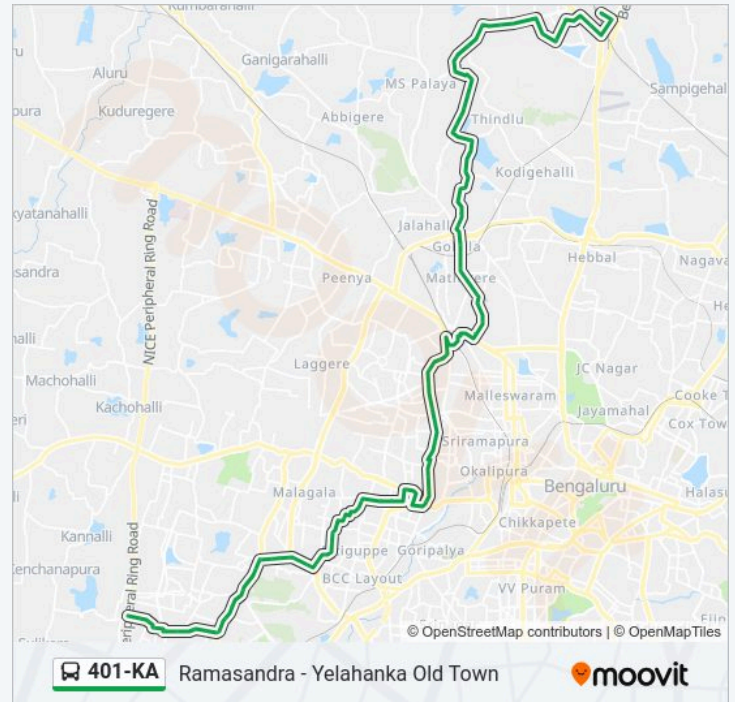

| | |
|-----------|-------|
| Sunday | 06:00 |
| Monday | 06:00 |
| Tuesday | 06:00 |
| Wednesday | 06:00 |
| Thursday | 06:00 |
| Friday | 06:00 |
| Saturday | 06:00 |

401-KA bus Info

Direction: Yelahanka Old Town

Stops: 81

Trip Duration: 83 min

Line Summary:

Govindarajanagara

Vijayanagara

Agrahara Dasarahalli

Magadi Road Toll Gate

Aralimara Industrial Area Rajajinagara