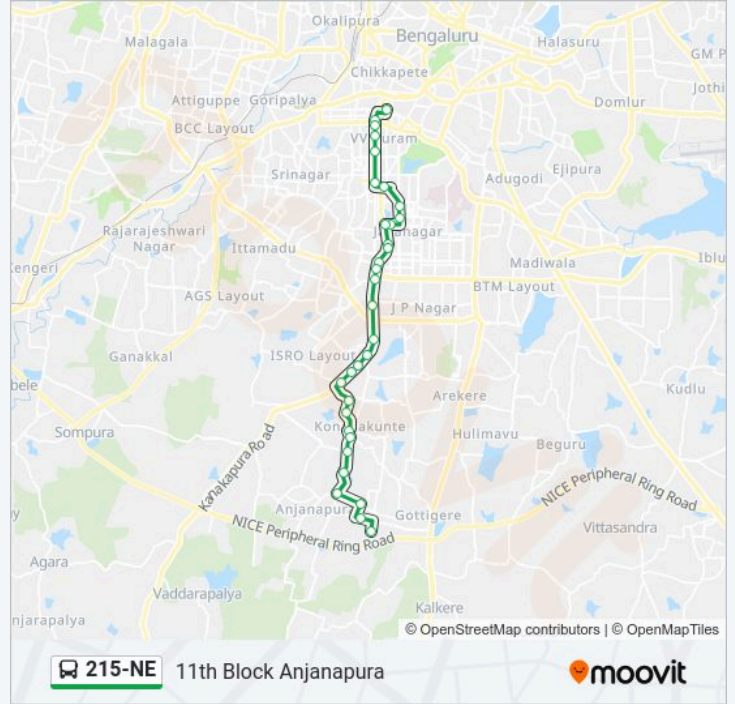

Konanakunte Cross (Kanakapura Road)

Konanakunte

Sowdamini Kalyana Mantapa

Hari Nagara Cross

Glass Factory Avalahalli

Avalahalli Tippu Circle

Nandi Garden Kothanur

Anjanapura

Krb Indian Oil Petrol Bunk Kembathalli

Anjanapura 10th Block

11th Block Anjanapura

Direction: K.R.Market (Kalasipalya)

29 stops

[VIEW LINE SCHEDULE](#)

11th Block Anjanapura

Anjanapura 10th Block

Krb Indian Oil Petrol Bunk Kembathalli

Anjanapura

Nandi Garden Kothanur

Avalahalli Tippu Circle

Glass Factory Avalahalli

Hari Nagara Cross

Sowdamini Kalyana Mantapa

Konanakunte

Konanakunte Cross (Kanakapura Road)

Metro Whole Sale (Kanakapura Road)

Yelachenahalli Metro Station

Yelachenahalli

Jaraganahalli

Sarakki

Banashankari Bus Station

Hunasemara

215-NE bus Time Schedule

K.R.Market (Kalasipalya) Route Timetable:

Sunday	08:50 - 16:50
Monday	08:50 - 16:50
Tuesday	08:50 - 16:50
Wednesday	08:50 - 16:50
Thursday	08:50 - 16:50
Friday	08:50 - 16:50
Saturday	08:50 - 16:50

215-NE bus Info

Direction: K.R.Market (Kalasipalya)

Stops: 29

Trip Duration: 36 min

Line Summary: