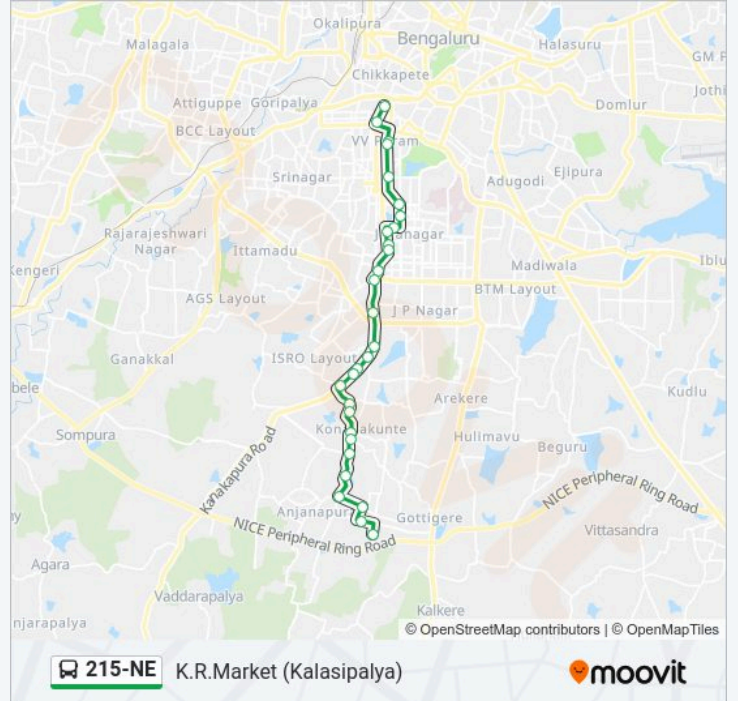

215-NE bus Info

Direction: K.R.Market (Kalasipalya)

Stops: 29

Trip Duration: 36 min

Line Summary:

Deepak Nursing Home

Deepak Nursing Home

Yediyur

6th Block Jayanagara

Nanda Talkies

South End Circle

M.N.Krishnarao Park

Sajjan Rao Circle

Sajjan Rao Circle

Makkala Koota / Mahila Seva Samaja

K.R.Market (Kalasipalya)