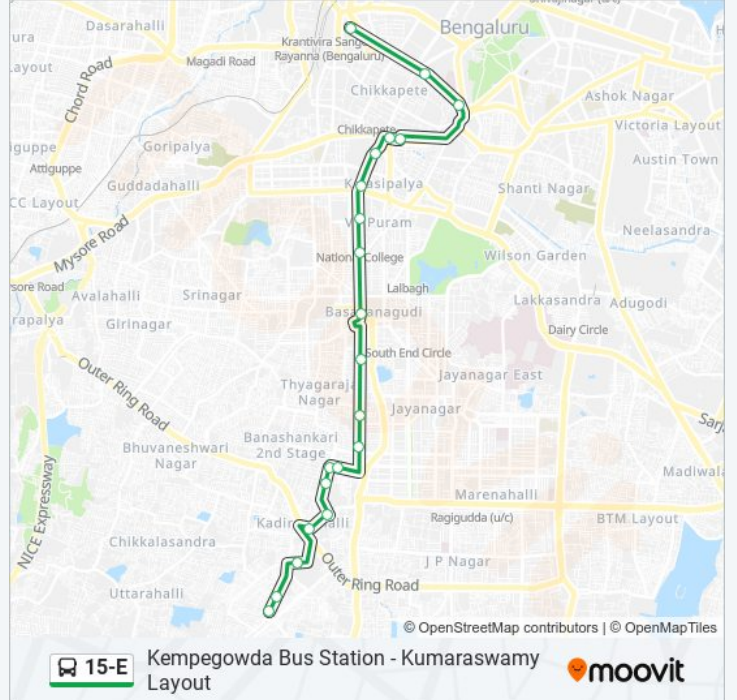

The 15-E bus line (Kempegowda Bus Station - Kumaraswamy Layout) has 2 routes. For regular weekdays, their operation hours are:

(1) Kempegowda Bus Station: 05:30 - 21:05(2) Kumaraswamy Layout: 06:20 - 21:50

### Direction: Kempegowda Bus Station

21 stops

[VIEW LINE SCHEDULE](#)

Kumaraswamy Layout  
Kumaraswamy Layout Police Station  
Dayananda Sagar College  
Kadirenahalli Cross  
Yarabnagara  
Cauvery Nagara  
Monotype Corporation  
Mono Type  
Mono Type  
M.M.Industries  
Tata Silk Farm  
Basavanagudi Police Station  
National College  
Mahila Seva Samaja  
Makkala Koota / Mahila Seva Samaja  
K.R.Market (Kalasipalya)  
K.R.Market  
K.R.Market  
St.Marthas Hospital Corporation  
Mysore Bank  
Kempegowda Bus Station

### 15-E bus Time Schedule

Kempegowda Bus Station Route Timetable:

Sunday	05:30 - 21:05
Monday	05:30 - 21:05
Tuesday	05:30 - 21:05
Wednesday	05:30 - 21:05
Thursday	05:30 - 21:05
Friday	05:30 - 21:05
Saturday	05:30 - 21:05

### 15-E bus Info

**Direction:** Kempegowda Bus Station

**Stops:** 21

**Trip Duration:** 32 min

**Line Summary:**