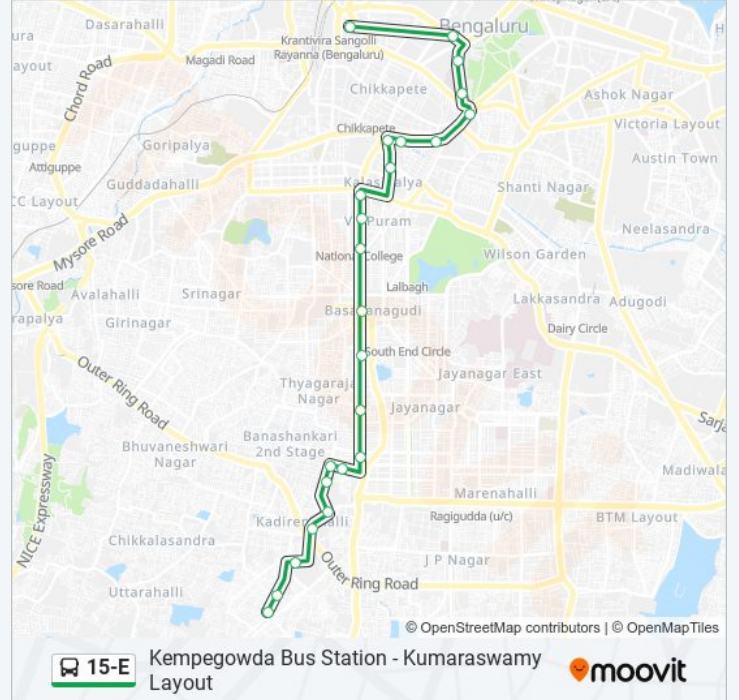

The 15-E bus line (Kempegowda Bus Station - Kumaraswamy Layout) has 2 routes. For regular weekdays, their operation hours are:

(1) Kempegowda Bus Station: 05:30 - 21:05(2) Kumaraswamy Layout: 06:20 - 21:50

### 15-E bus Info

**Direction:** Kempegowda Bus Station

**Stops:** 21

**Trip Duration:** 32 min

**Line Summary:**

### 15-E bus Info

**Direction:** Kumaraswamy Layout

**Stops:** 24

**Trip Duration:** 33 min

**Line Summary:**

Cauvery Nagara

Yarabnagara

Kadirenahalli Cross

Dayananda Sagar College

Kumaraswamy Layout Police Station

Kumaraswamy Layout

15-E bus time schedules and route maps are available in an offline PDF at [moovitapp.com](https://moovitapp.com). Use the [Moovit App](#) to see live bus times, train schedule or subway schedule, and step-by-step directions for all public transit in Bengaluru.