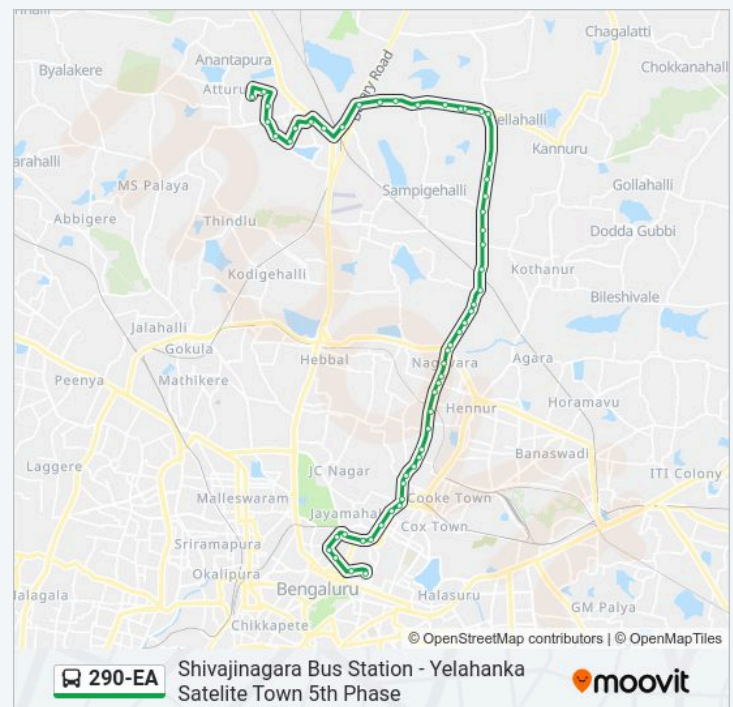

Yelahanka Satellite Town 5th Phase Route Timetable:

Sunday	14:50
Monday	14:50
Tuesday	14:50
Wednesday	14:50
Thursday	14:50
Friday	14:50
Saturday	14:50

290-EA bus Info

Direction: Yelahanka Satellite Town 5th Phase

Stops: 56

Trip Duration: 75 min

Line Summary:

Book Factory

K Narayanapura Cross

R.K.Hegde Nagara

Koli Farm

Noor Nagara