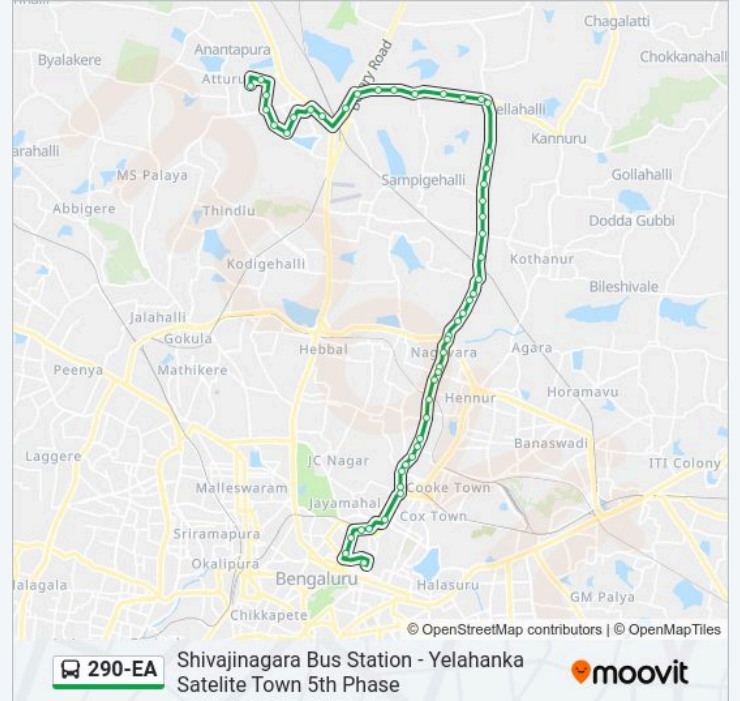

Frazer Town

Coles Park

Bamboo Bazar 2

Bamboo Bazaar

C.S.I.Hospital Queens Road

Gold Star Hotel

Shivajinagara Bus Station

Direction: Yelahanka Satellite Town 5th Phase

Yelahanka Satellite Town 5th Phase Route Timetable:

Sunday	14:50
Monday	14:50
Tuesday	14:50
Wednesday	14:50
Thursday	14:50
Friday	14:50
Saturday	14:50

290-EA bus Info

Direction: Yelahanka Satellite Town 5th Phase