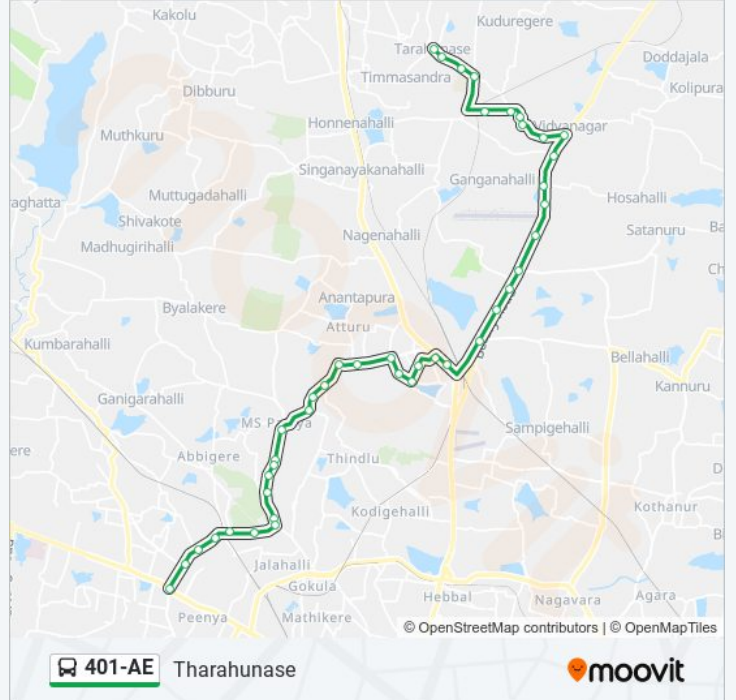

Seshadripuram College Yelahanka

Yelahanka N.E.S.Office

Kogilu Cross

Venkatala

Palanahalli Gate

Bagalur Cross

Indian Air Force Yelahanka

Bharathi Nagara

Hunasamaranahalli

S.M.V.I.T.Cross

Bettahalasuru Cross

Sonnappanahalli

Bettahalasuru Hospital

Bettahalasuru Circle

Bettahalasuru Village

Narayanapura

Gurukula School Tharahunase

Embassy School

High School Tharahunase

Tharahunase

401-AE bus time schedules and route maps are available in an offline PDF at moovitapp.com. Use the [Moovit App](#) to see live bus times, train schedule or subway schedule, and step-by-step directions for all public transit in Bengaluru.

[About Moovit](#) • [MaaS Solutions](#) • [Supported Countries](#) • [Mooviter Community](#)

© 2024 Moovit - All Rights Reserved

Check Live Arrival Times