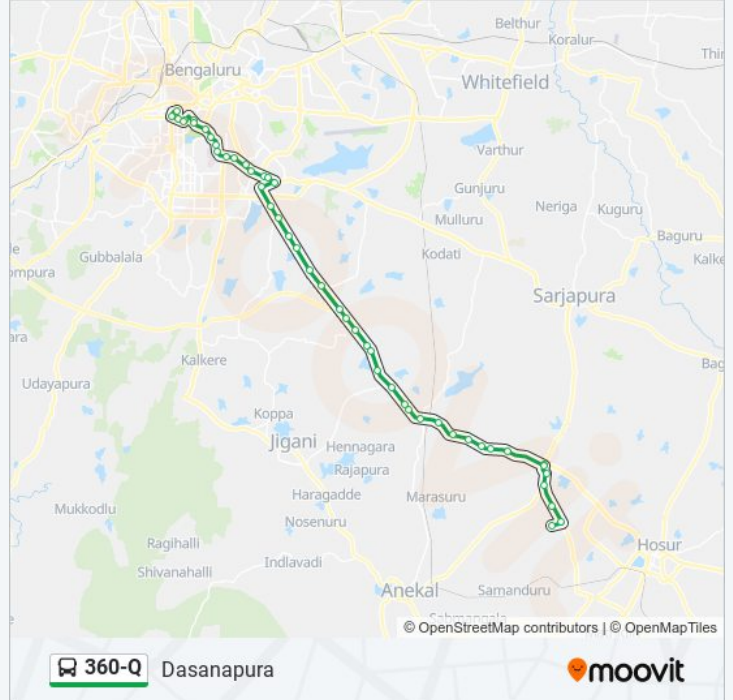

Kudlu Gate
Singasandra
Hosa Road
Electronic City P.E.S.I.T College
Konappana Agarhara
Electronic City
Veerasandra
Huskur Gate
Hebbagodi
Bommasandra
B. T.L.College
Hennagara Gate
Chandapura
Hale Chandapura
Tirumagondanahalli
Neraluru Cross
Guddahatti Cross
Guestline Hotel
Yadavanahalli
Attibele Circle
Attibele
Ramohalli
Jn Of Anekal Road
Ballur Cross
Balluru Cross
Dasanapura

Direction: K.R.Market (Kalasipalya)

48 stops

[VIEW LINE SCHEDULE](#)

Dasanapura
Balluru Cross
Ballur Cross

360-Q bus Time Schedule

K.R.Market (Kalasipalya) Route Timetable:

Sunday	05:20
Monday	05:20
Tuesday	05:20
Wednesday	05:20