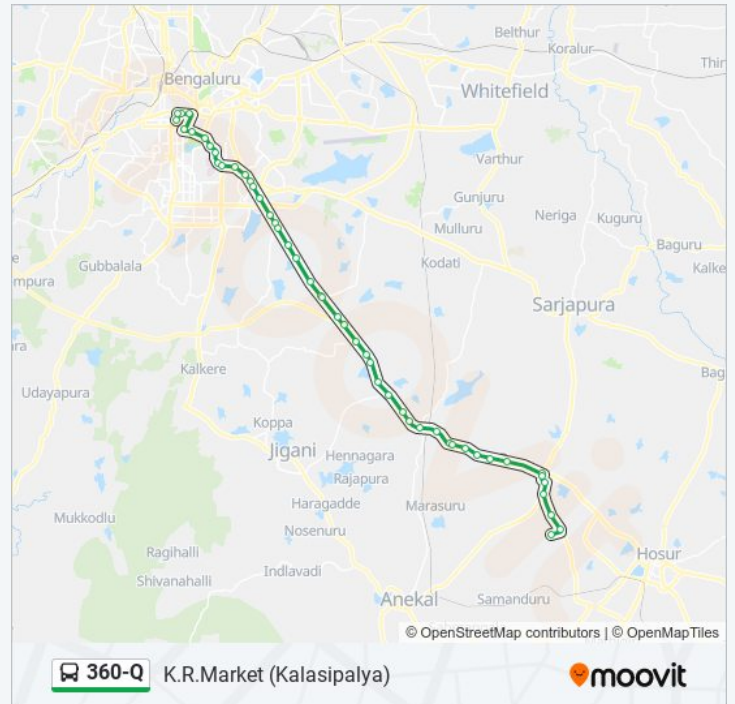

Jn Of Anekal Road

Ramohalli

Attibele

Attibele Circle

Yadavanahalli

Guestline Hotel

Guddahatti Cross

Neraluru Cross

Tirumagondanahalli

Tirumagondanahalli

Hale Chandapura

Chandapura

Hennagara Gate

B.T.L.College

Bommasandra

Hebbagodi

Huskur Gate

Veerasandra

Electronic City

Konappana Agarhara

Electronic City P.E.S.I.T College

Hosa Road Junction

Hosa Road

Singasandra

Kudlu Gate

Garvebhavi Palya

Bommanahalli

Bommanahalli

Roopena Agrahara

Madiwala

Ayyappaswamy Temple Madiwala

St Johns Hospital

Hosur Road Junction

Thursday

05:20

Friday

05:20

Saturday

05:20

360-Q bus Info

Direction: K.R.Market (Kalasipalya)

Stops: 48

Trip Duration: 71 min

Line Summary:

360-Q K.R.Market (Kalasipalya)