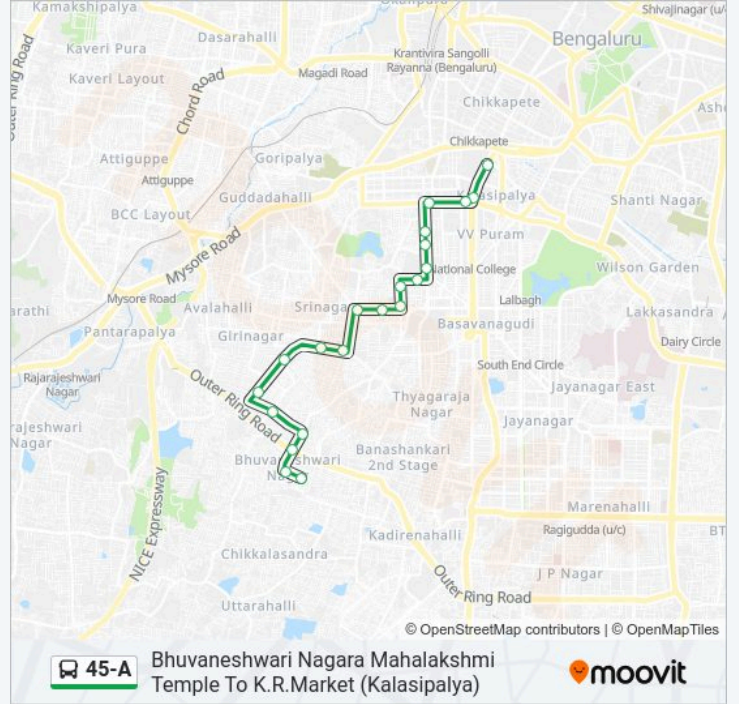

45-A

Bhuvaneshwari Nagara Mahalakshmi Temple To
K.R.Market (Kalasipalya)

Get The App

The 45-A bus line Bhuvaneshwari Nagara Mahalakshmi Temple To K.R.Market (Kalasipalya) has one route. For regular weekdays, their operation hours are:

(1) K.R.Market (Kalasipalya): 11:20

Use the Moovit App to find the closest 45-A bus station near you and find out when is the next 45-A bus arriving.

Direction: K.R.Market (Kalasipalya)

21 stops

[VIEW LINE SCHEDULE](#)

Bengaluru High School

Chamarajapet

Makkala Koota

Makkala Koota / Mahila Seva Samaja

45-A bus Time Schedule

K.R.Market (Kalasipalya) Route Timetable:

Sunday	11:20
Monday	11:20
Tuesday	11:20
Wednesday	11:20
Thursday	11:20
Friday	11:20
Saturday	11:20

45-A bus Info**Direction:** K.R.Market (Kalasipalya)**Stops:** 21**Trip Duration:** 19 min**Line Summary:**

K.R.Market (Kalasipalya)

45-A bus time schedules and route maps are available in an offline PDF at moovitapp.com. Use the Moovit App to see live bus times, train schedule or subway schedule, and step-by-step directions for all public transit in Bengaluru.