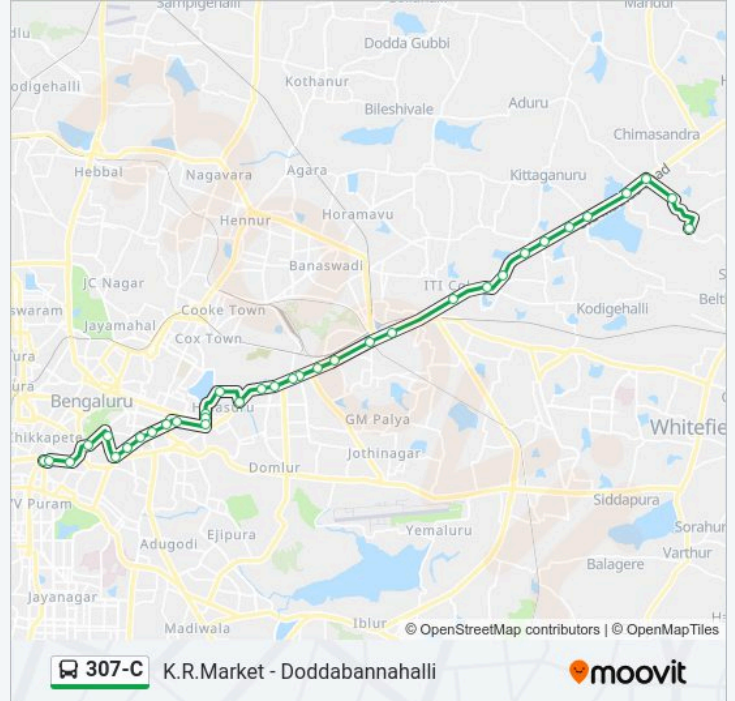

Baiyappanahalli Metro Station

Benniganahalli

Tin Factory

I.T.I.Colony Gate

K.R.Puram Market

Police Quarters K.R.Puram

Subashanagara

Bhattarahalli

S.J.E.S.College

Medahalli

Veeranahalli

Avalahalli

Channenahalli

Doddabannahalli

Direction: K.R.Market

31 stops

[VIEW LINE SCHEDULE](#)

Doddabannahalli

Channenahalli

Avalahalli

Veeranahalli

Medahalli

S.J.E.S.College

Bhattarahalli

Subashanagara

Police Quarters K.R.Puram

K.R.Puram Market

I.T.I.Colony Gate

Tin Factory

Benniganahalli

Baiyappanahalli Metro Station

N.G.E.F.

307-C bus Time Schedule

K.R.Market Route Timetable:

Sunday	05:30 - 18:25
Monday	05:30 - 18:25
Tuesday	05:30 - 18:25
Wednesday	05:30 - 18:25
Thursday	05:30 - 18:25
Friday	05:30 - 18:25
Saturday	05:30 - 18:25

307-C bus Info

Direction: K.R.Market

Stops: 31

Trip Duration: 44 min

Line Summary: