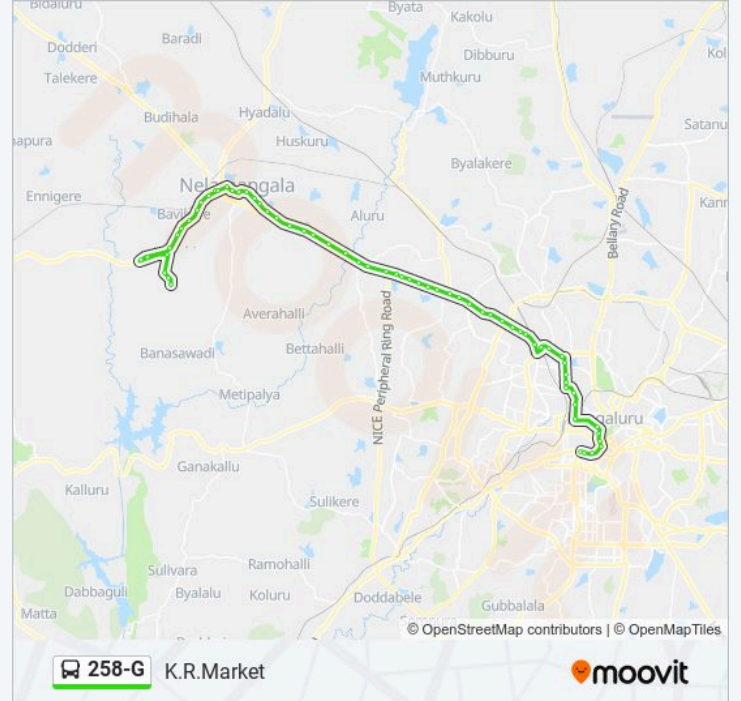

T.B Nelamangala

Weavers Colony Nelamangala

Nursery Nelamangala

Binnamangala

Vishwa Shanti Ashrama

Arishinakunte

Devannanapalya

Dasanapura

Adakamaranahalli

Makali - Tumkur Road

Madanayakanahalli

T.C.I.

Madavara Nice Road Junction (B.I.E.C)

Anchepalya

Jindal

Chikkabidarakallu

Marison Factory

Widia Factory

Nagasandra Metro Station

8th Mile Dasarahalli

T Dasarahalli

Jalahalli Cross

Peenya

S.R.S.Peenya

C.M.T.I.

Goraguntepalya

M.E.I.Factory

R.M.C.Yard (Yashwanthapura New Railway Station)

Govardhan Talkies

Yeshwanthapura T.T.M.C

Yeshwanthpura Circle

Tata Institute - Sankey Road