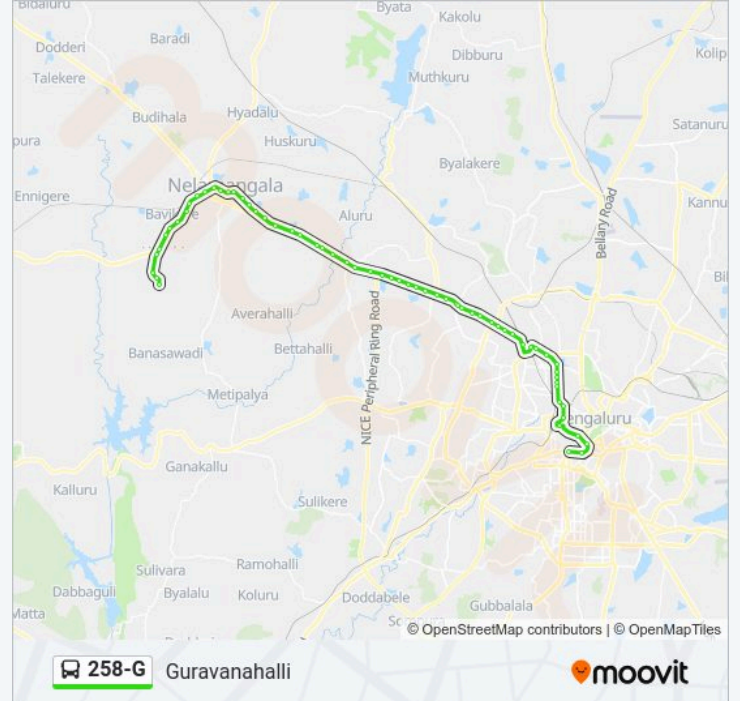

S.R.S.Peenya

Peenya

Jalahalli Cross

Jalahalli Metro Station

Jalahalli Cross

T Dasarahalli

8th Mile Dasarahalli

Nagasandra Metro Station

Widia Factory

Marison Factory

Chikkabidarakallu

Jindal

Anchepalya

Madavara Nice Road Junction (B.I.E.C)

T.C.I.

Madanayakanahalli

Makali - Tumkur Road

Adakimaranahalli Bridge

Adakamaranahalli

Dasanapura

Devannanapalya

Arishinakunte

Vishwa Shanti Ashrama

Binnamangala

Nursery Nelamangala

Weavers Colony Nelamangala

T.B Nelamangala

Anjaneya Temple Nelamangala

Nelamangala Bus Stand

Nelamangala Hunasemara

Tumkur Road Junction

Kempalinganahalli Cross