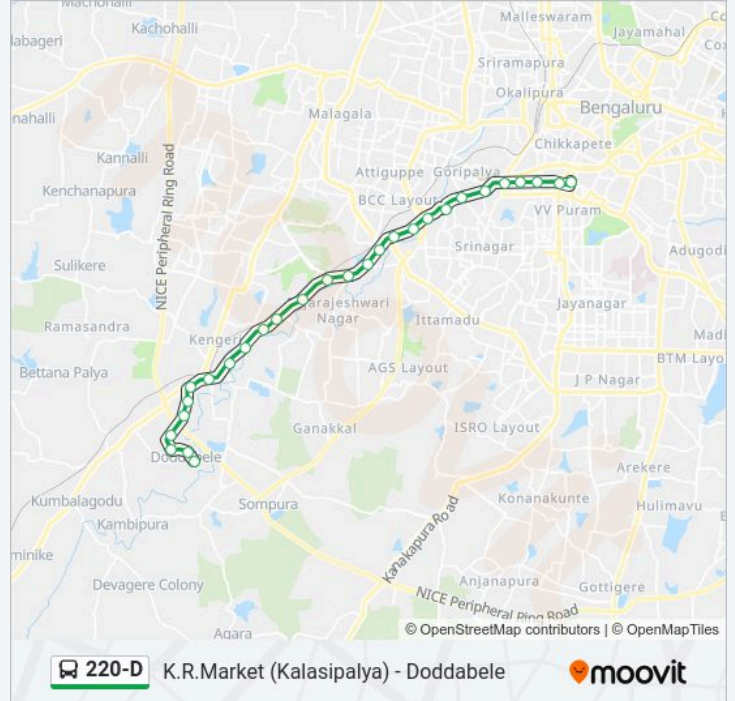

Kengeri Metro Station

R.W.B.Gate Kengeri

Brindavan Layout

S.R.A.Impex

Swathinagara Kambipura

Doddabe Colony

Doddabele

Direction: K.R.Market (Kalasipalya)

28 stops

[VIEW LINE SCHEDULE](#)

Doddabele

Doddabe Colony

Swathinagara Kambipura

S.R.A.Impex

Brindavan Layout

R.W.B.Gate Kengeri

Kengeri Police Station

Kengeri Bus Station

Mylasandra Cross

Dubasipalya Cross

R.V.College

Jayaram Das Factory

Bengaluru University Gate

Rajarajeshwari Nagara Gate

B.W.S.S.B.Quarters Nayandahalli

Nayandahalli

Mysore Road Metro Station

B.H.E.L.

220-D bus Time Schedule

K.R.Market (Kalasipalya) Route Timetable:

Sunday	05:25 - 19:30
Monday	05:25 - 19:30
Tuesday	05:25 - 19:30
Wednesday	05:25 - 19:30
Thursday	05:25 - 19:30
Friday	05:25 - 19:30
Saturday	05:25 - 19:30

220-D bus Info

Direction: K.R.Market (Kalasipalya)

Stops: 28

Trip Duration: 46 min

Line Summary: