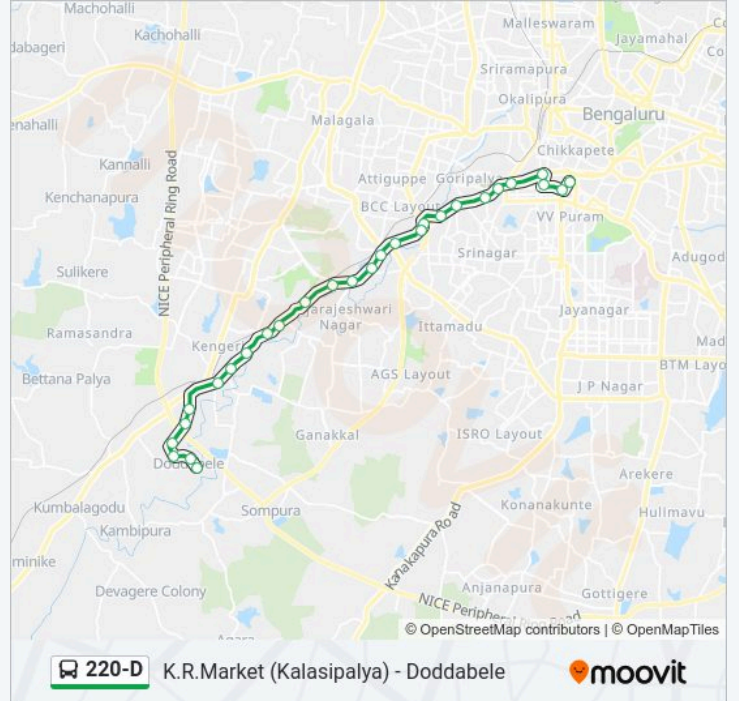

220-D

K.R.Market (Kalasipalya) - Doddabele

Get The App

The 220-D bus line (K.R.Market (Kalasipalya) - Doddabele) has 2 routes. For regular weekdays, their operation hours are: (1) Doddabele: 06:15 - 20:55(2) K.R.Market (Kalasipalya): 05:25 - 19:30

### 220-D bus Info

**Direction:** K.R.Market (Kalasipalya)

**Stops:** 28

**Trip Duration:** 46 min

**Line Summary:**

Deepanjalinagara

Bapujinagara

New Guddadahalli

Mysore Road Toll Gate

Mysore Circle

Sirsi Circle

Vinayaka Talkies

Rayan Circle

Tippu Sulthan Palace

K.R.Market (Kalasipalya)

220-D bus time schedules and route maps are available in an offline PDF at [moovitapp.com](https://moovitapp.com). Use the Moovit App to see live bus times, train schedule or subway schedule, and step-by-step directions for all public transit in Bengaluru.

© 2024 Moovit - All Rights Reserved