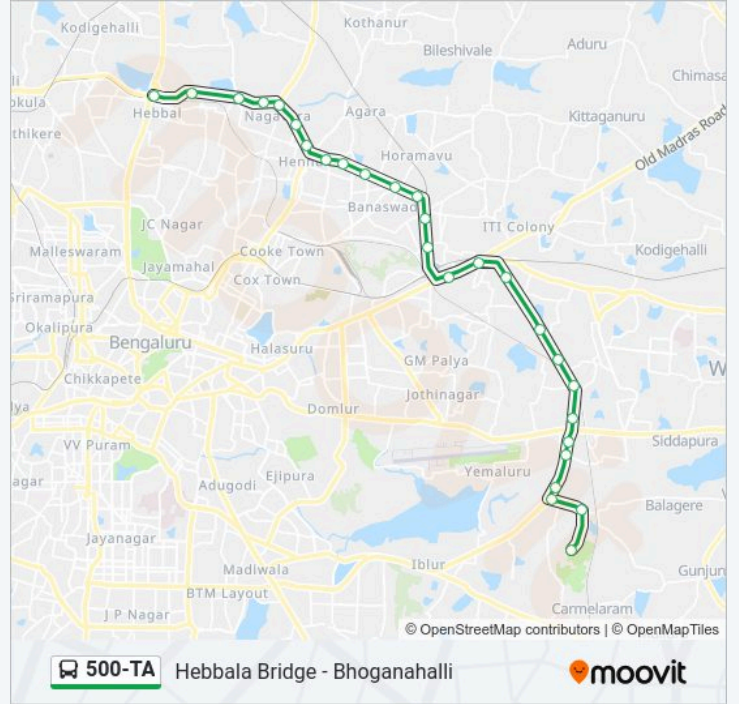

 500-TA

Hebbala Bridge - Bhoganhalli

Get The App

The 500-TA bus line (Hebbala Bridge - Bhoganhalli) has 2 routes. For regular weekdays, their operation hours are:

(1) Bhoganhalli: 09:55 - 16:45(2) Hebbala Bridge: 08:25 - 14:50

**500-TA bus Info****Direction:** Bhoganhalli**Stops:** 28**Trip Duration:** 49 min**Line Summary:**

Karthik Nagara

Kalamandira Marathahalli Bridge

Multiplex Marathahalli

Kadabisanahalli Service Road

Kadabisanahalli

### 500-TA bus Info

**Direction:** Hebbala Bridge

**Stops:** 27

**Trip Duration:** 55 min

**Line Summary:**

80 Feet Road Kalyananagara

Kalyananagara

Hennur Junction

H.B.R Layout (Ring Road)

Nagavara Junction

Manyatha Tech Park

Veerannapalya

Kempapura

Hebbala Bridge

500-TA bus time schedules and route maps are available in an offline PDF at [moovitapp.com](https://moovitapp.com). Use the Moovit App to see live bus times, train schedule or subway schedule, and step-by-step directions for all public transit in Bengaluru.