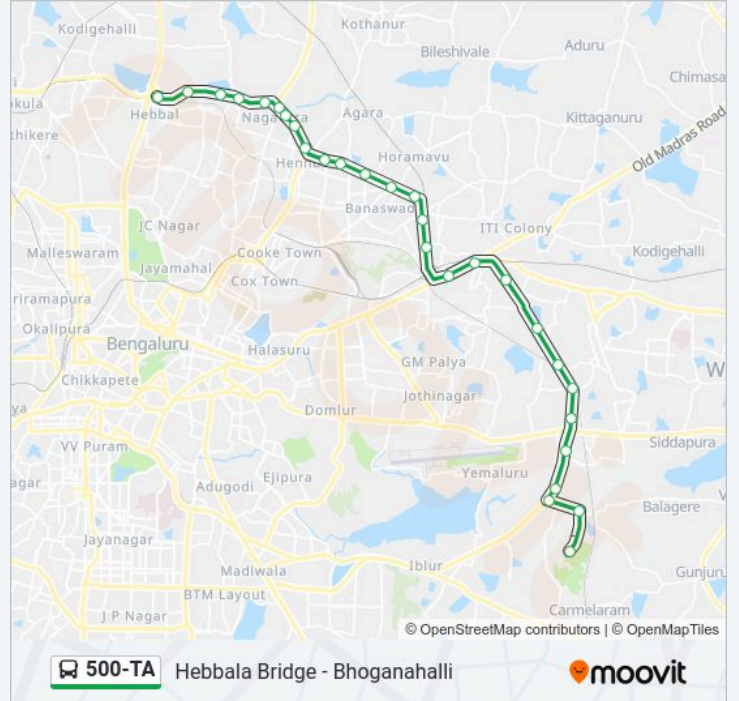

Karthik Nagara

Kalamandira Marathahalli Bridge

Multiplex Marathahalli

Kadabisanahalli Service Road

Kadabisanahalli

Panathur

Bhoganahalli

Direction: Hebbala Bridge

27 stops

[VIEW LINE SCHEDULE](#)

Bhoganahalli

Panathur

Kadabisanahalli

Kadabisanahalli Service Road

Multiplex Marathahalli

Marathahalli

Kalamandira Marathahalli Bridge

Karthik Nagara

Rainbow Hospital / Doddanekkundi Bridge

E.M.C.2

B Narayanapura Ring Road

K.R.Puram Metro Station

Tin Factory

Kasthurinagara

Ramamurthy Nagara (B Channasandra Bridge)

Vijaya Bank Colony Ring Road

Horamavu

Babusabpalya

500-TA bus Time Schedule

Hebbala Bridge Route Timetable:

Sunday	08:25 - 14:50
Monday	08:25 - 14:50
Tuesday	08:25 - 14:50
Wednesday	08:25 - 14:50
Thursday	08:25 - 14:50
Friday	08:25 - 14:50
Saturday	08:25 - 14:50

500-TA bus Info

Direction: Hebbala Bridge

Stops: 27

Trip Duration: 55 min

Line Summary: