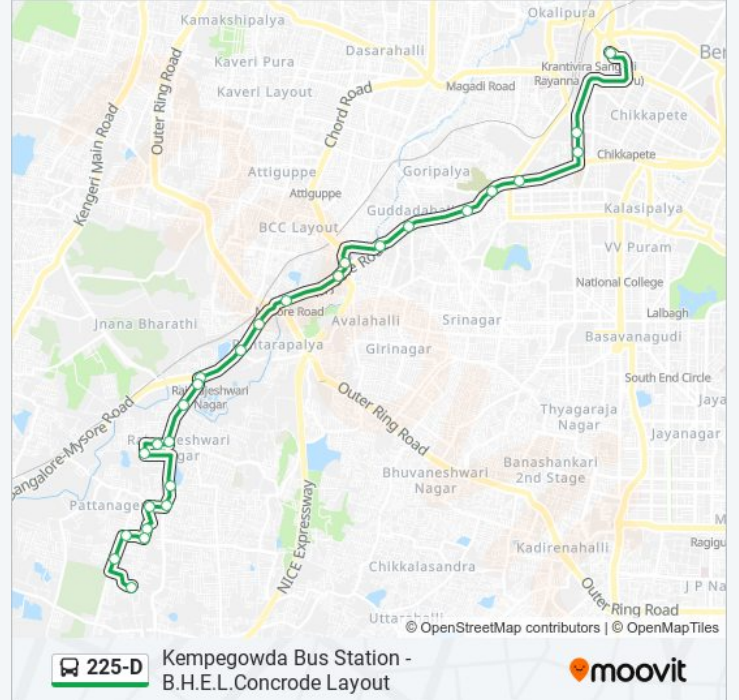

B.H.E.L.

**225-D bus Time Schedule**

Kempegowda Bus Station Route Timetable:

Sunday	06:14 - 21:00
Monday	06:14 - 21:00
Tuesday	06:14 - 21:00
Wednesday	06:14 - 21:00
Thursday	06:14 - 21:00
Friday	06:14 - 21:00
Saturday	06:14 - 21:00

**225-D bus Info**

**Direction:** Kempegowda Bus Station

**Stops:** 27

**Trip Duration:** 31 min

**Line Summary:**

Deepanjalinagara

Bapujinagara

New Guddadahalli

Mysore Road Toll Gate

Mysore Circle

Sirsi Circle

Binny Mill

Boys Hostel

Kempegowda Bus Station

225-D bus time schedules and route maps are available in an offline PDF at [moovitapp.com](https://moovitapp.com). Use the [Moovit App](#) to see live bus times, train schedule or subway schedule, and step-by-step directions for all public transit in Bengaluru.