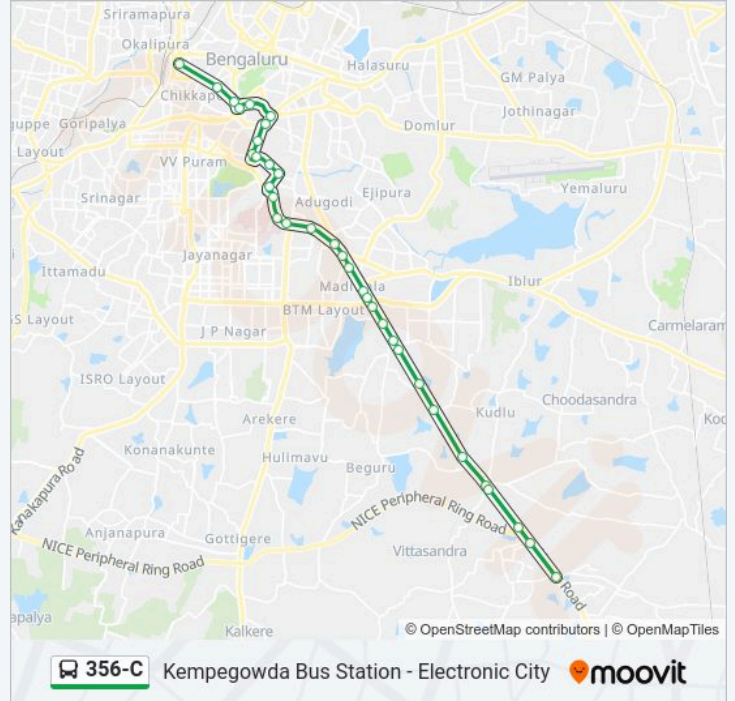

 **356-C****Kempegowda Bus Station - Electronic City**[Get The App](#)

The 356-C bus line (Kempegowda Bus Station - Electronic City) has 2 routes. For regular weekdays, their operation hours are:

(1) Electronic City: 16:00(2) Kempegowda Bus Station: 10:55 - 20:00

Use the Moovit App to find the closest 356-C bus station near you and find out when is the next 356-C bus arriving.

Direction: Electronic City

33 stops

[VIEW LINE SCHEDULE](#)

Kempegowda Bus Station
Maharani College
K.R.Circle
St Marthas Hospital Corporation
Corporation
Corporation
Subbaiah Circle
K.H.Road
Shanthinagara Bus Station
Wilson Garden Police Station
Janatha Hotel Wilson Garden
Wilson Garden 12th Cross
Lakkasandra
Nimhans Hospital
Bengaluru Dairy Circle
Muneshwara Temple
Hosur Road Junction
St Johns Hospital
Koramangala Water Tank
Kudure Mukha Colony
Krupanidhi College Madiwala

356-C bus Info

Direction: Kempegowda Bus Station

Stops: 34

Trip Duration: 41 min

Line Summary:

Muneshwara Temple

Bengaluru Dairy Circle

Nimhans Hospital

Richmond Circle

Pallavi Talkies

Corporation

St.Marthas Hospital Corporation

Mysore Bank

Kempegowda Bus Station

356-C bus time schedules and route maps are available in an offline PDF at moovitapp.com. Use the Moovit App to see live bus times, train schedule or subway schedule, and step-by-step directions for all public transit in Bengaluru.