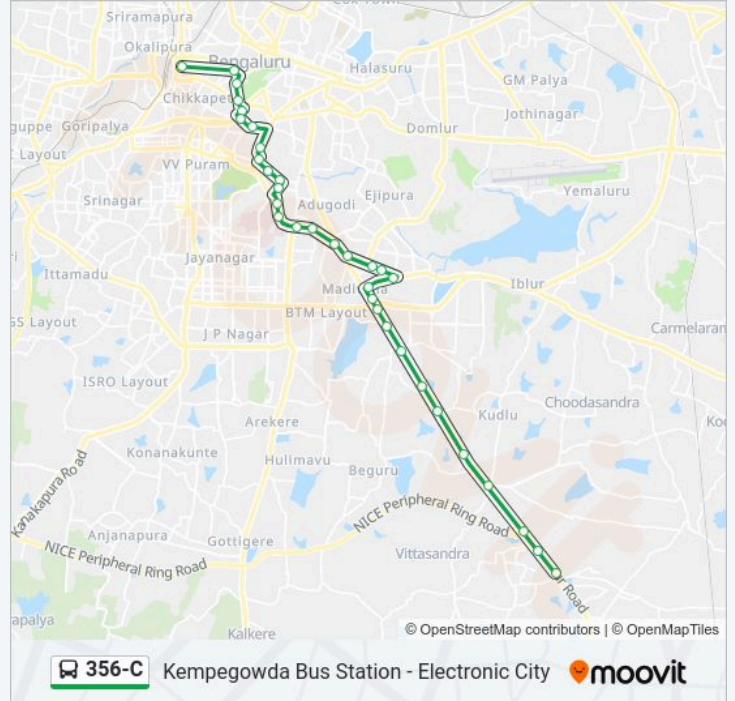

 **356-C****Kempegowda Bus Station - Electronic City**[Get The App](#)

The 356-C bus line (Kempegowda Bus Station - Electronic City) has 2 routes. For regular weekdays, their operation hours are:

(1) Electronic City: 16:00(2) Kempegowda Bus Station: 10:55 - 20:00

Use the Moovit App to find the closest 356-C bus station near you and find out when is the next 356-C bus arriving.

Direction: Electronic City

33 stops

[VIEW LINE SCHEDULE](#)

Kempegowda Bus Station
Maharani College
K.R.Circle
St Marthas Hospital Corporation
Corporation
Corporation
Subbaiah Circle
K.H.Road
Shanthinagara Bus Station
Wilson Garden Police Station
Janatha Hotel Wilson Garden
Wilson Garden 12th Cross
Lakkasandra
Nimhans Hospital
Bengaluru Dairy Circle
Muneshwara Temple
Hosur Road Junction
St Johns Hospital
Koramangala Water Tank
Kudure Mukha Colony
Krupanidhi College Madiwala

356-C bus Time Schedule

Electronic City Route Timetable:

Sunday	16:00
Monday	16:00
Tuesday	16:00
Wednesday	16:00
Thursday	16:00
Friday	16:00
Saturday	16:00

356-C bus Info**Direction:** Electronic City**Stops:** 33**Trip Duration:** 57 min**Line Summary:**

Hosa Road

Electronic City P.E.S.I.T College

Konappana Agarhara

Electronic City

356-C Kempegowda Bus Station - Electronic City moovit

Direction: Kempegowda Bus Station

34 stops

[VIEW LINE SCHEDULE](#)