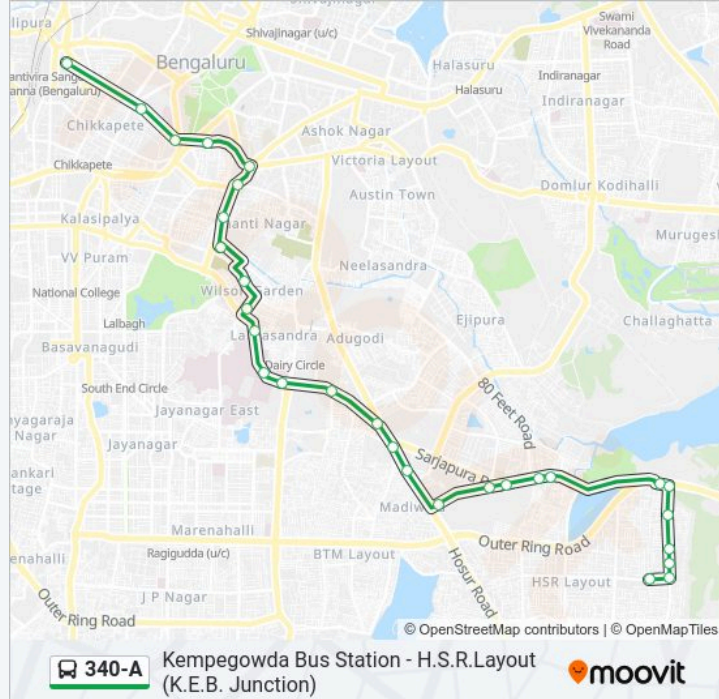

Lakkasandra

Wilson Garden 10th Cross

Wilson Garden Police Station

Shanthinagara Bus Station

K.H.Road

Walker Langford Road

Richmond Circle

Pallavi Talkies

St.Marthas Hospital Corporation

Mysore Bank

Kempegowda Bus Station

340-A bus time schedules and route maps are available in an offline PDF at moovitapp.com. Use the Moovit App to see live bus times, train schedule or subway schedule, and step-by-step directions for all public transit in Bengaluru.

© 2024 Moovit - All Rights Reserved