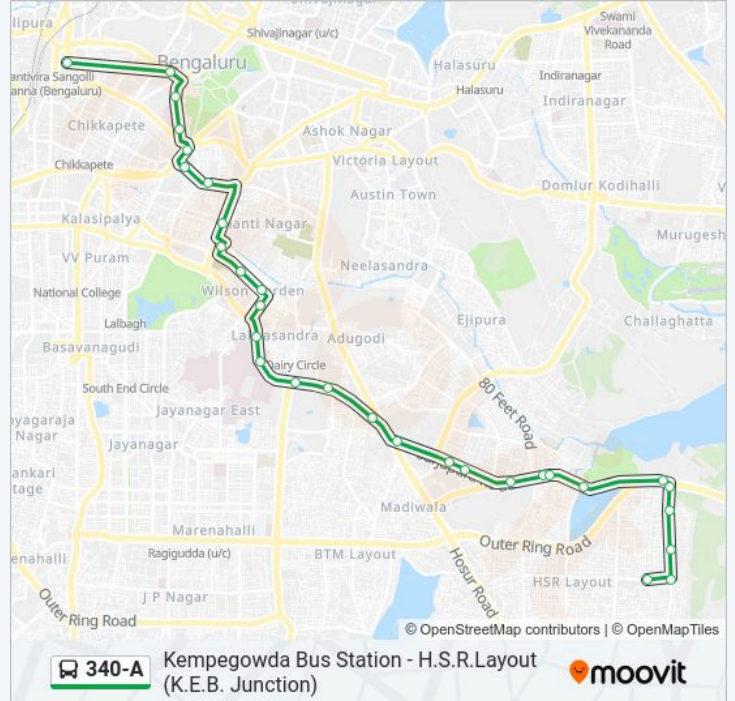

340-A bus Info

Direction: H.S.R.Layout (K.E.B. Junction)

Stops: 30

Trip Duration: 35 min

Line Summary:

St Francis College / John Fowler

Koramangala

Koramangala 1st Block

Cs-Bhagini Hotel Sarjapura Road

Agara Junction (Ring Road)

Agara Junction

Petrol Bunk H.S.R.Layout

C.P.W.D.Quarters (H.S.R.Layout)

N.I.F.T.College

H.S.R.Layout (K.E.B.Junction)

Direction: Kempegowda Bus Station

29 stops

[VIEW LINE SCHEDULE](#)

H.S.R.Layout (K.E.B.Junction)

N.I.F.T.College

C.P.W.D.Quarters

C.P.W.D.Quarters (H.S.R.Layout)

Petrol Bunk H.S.R.Layout

Agara Junction