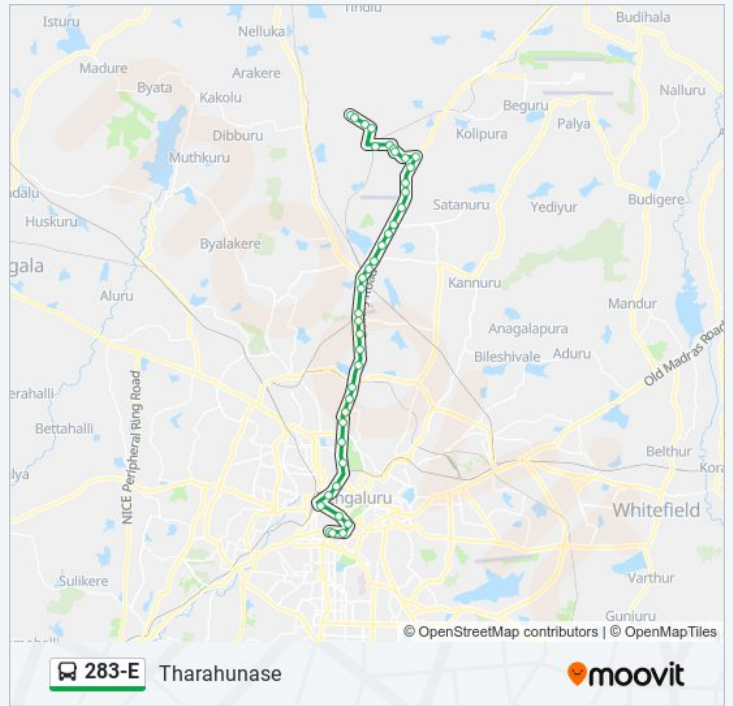

283-E bus Time Schedule

Tharahunase Route Timetable:

Sunday	17:40 - 21:20
Monday	17:40 - 21:20
Tuesday	17:40 - 21:20
Wednesday	17:40 - 21:20
Thursday	17:40 - 21:20
Friday	17:40 - 21:20
Saturday	17:40 - 21:20

283-E bus Info

Direction: Tharahunase
Stops: 40

Trip Duration: 59 min
Line Summary:

Palace Ground

Mekhri Circle

C.B.I.

Canara Bank Hebbala

Hebbala