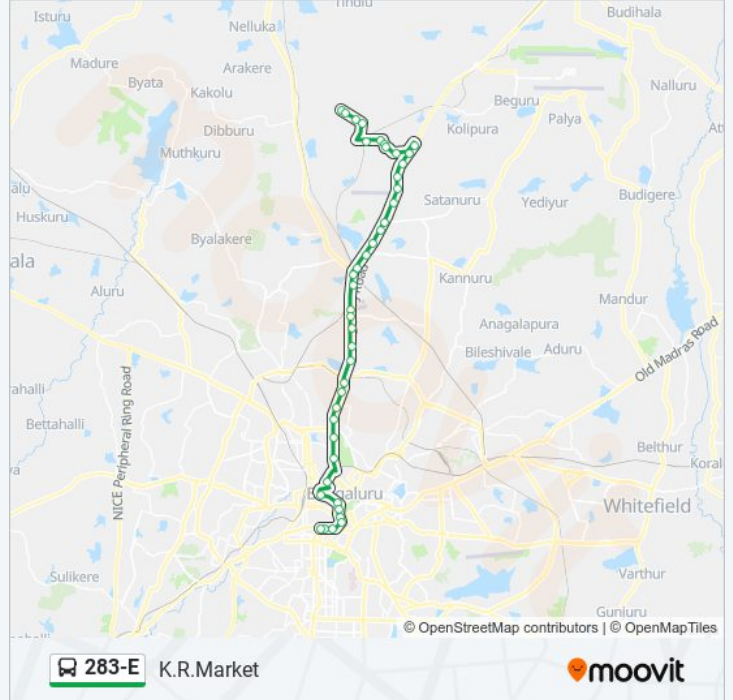

283-E bus Info

Direction: K.R.Market

Stops: 42

Trip Duration: 65 min

Line Summary:

Jakkur Aerodrum
 G.K.V.K.Gate
 Byatarayanapura
 Kodigehalli Gate
 Military Dairy Farm (Esteem Mall)
 Hebbala
 Canara Bank Hebbala
 C.B.I.
 Mekhri Circle
 Palace Ground
 R.M.Guttahalli
 Shivananda Stores
 Anand Rao Circle
 Maharani College
 K.R.Circle
 St Marthas Hospital Corporation
 Corporation
 Town Hall
 Krishnarajendra Market
 K.R.Market