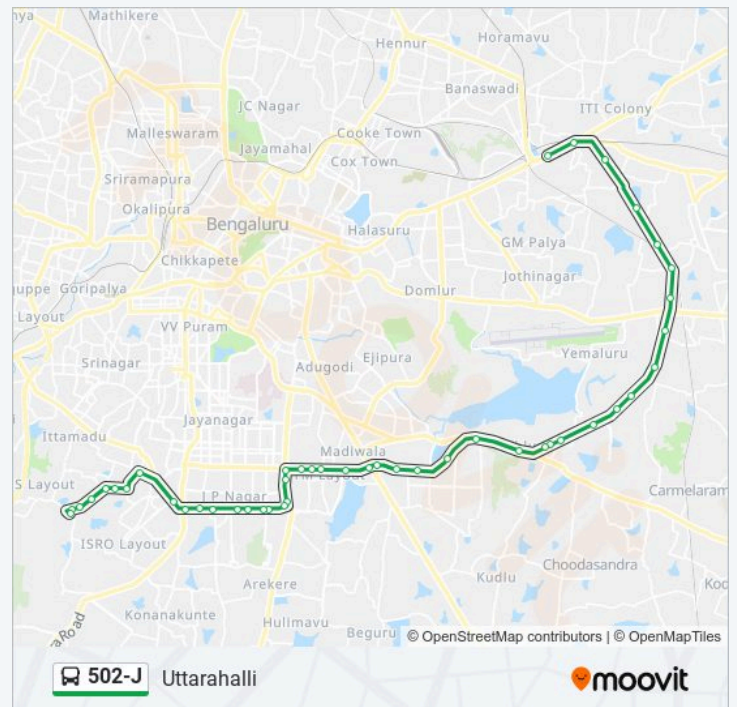

Tuesday	12:50
Wednesday	12:50
Thursday	12:50
Friday	12:50
Saturday	12:50

502-J bus Info

Direction: Uttarahalli

Stops: 46

Trip Duration: 64 min

Line Summary:

J.P.Nagara 15th Cross

J.P.Nagara Power House