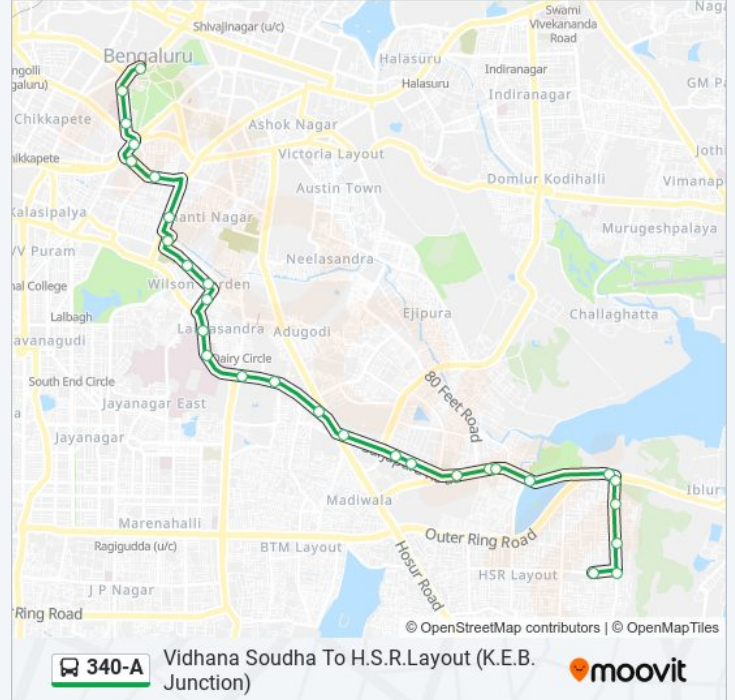

Koramangala 1st Block

Cs-Bhagini Hotel Sarjapura Road

Agara Junction (Ring Road)

Agara Junction

Petrol Bunk H.S.R.Layout

C.P.W.D.Quarters (H.S.R.Layout)

N.I.F.T.College

H.S.R.Layout (K.E.B.Junction)

340-A bus time schedules and route maps are available in an offline PDF at moovitapp.com. Use the [Moovit App](#) to see live bus times, train schedule or subway schedule, and step-by-step directions for all public transit in Bengaluru.

[About Moovit](#) • [MaaS Solutions](#) • [Supported Countries](#) • [Mooviter Community](#)

© 2024 Moovit - All Rights Reserved

Check Live Arrival Times