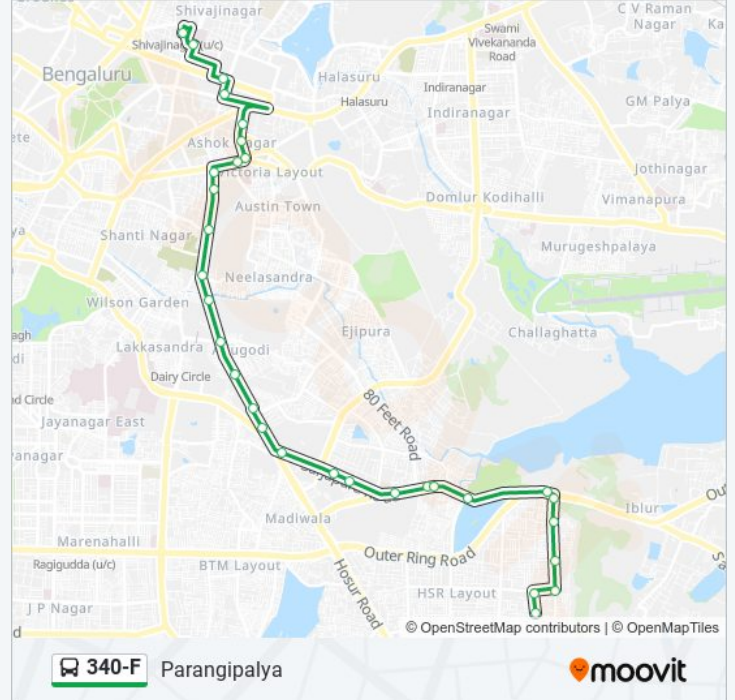

Koramangala

340-F bus Time Schedule

Parangipalya Route Timetable:

Sunday	08:10
Monday	08:10
Tuesday	08:10
Wednesday	08:10
Thursday	08:10
Friday	08:10
Saturday	08:10

340-F bus Info

Direction: Parangipalya

Stops: 31

Trip Duration: 39 min

Line Summary:

Koramangala 1st Block
 Cs-Bhagini Hotel Sarjapura Road
 Agara Junction (Ring Road)
 Agara Junction
 Petrol Bunk H.S.R.Layout
 C.P.W.D.Quarters (H.S.R.Layout)
 N.I.F.T.College
 H.S.R.Layout (K.E.B. Junction)
 Parangipalya