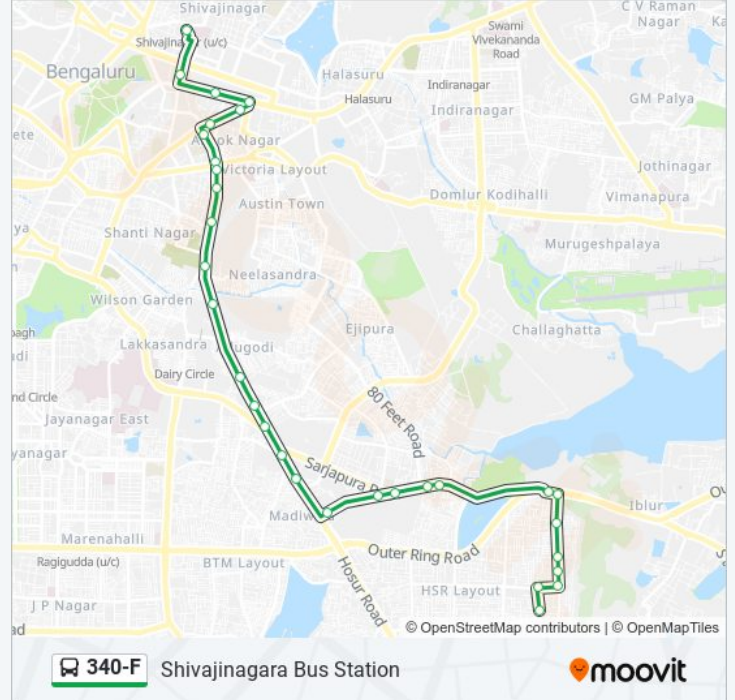

Phothalappa Garden Adugodi

Anepalya

Elgin Floor Mill

Johnson Market

Johnson Market

Shoolay Circle

St.Patric Church

Brigade Road

Mayo Hall

Electric B Station (M.G.Road)

M.G.Road Metro Station

M.G.Road

Shivajinagara Bus Station

340-F bus time schedules and route maps are available in an offline PDF at moovitapp.com. Use the Moovit App to see live bus times, train schedule or subway schedule, and step-by-step directions for all public transit in Bengaluru.

© 2024 Moovit - All Rights Reserved