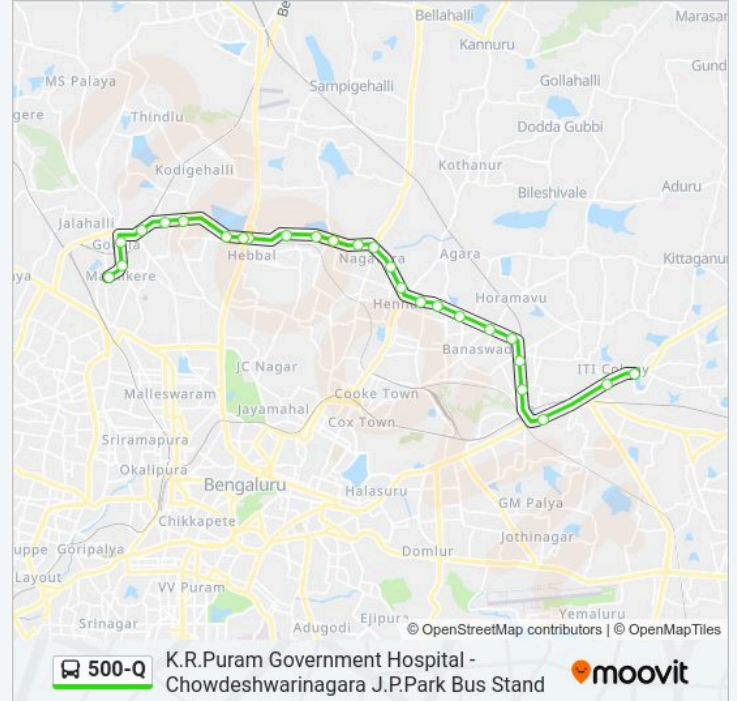

500-Q bus Time Schedule

Chowdeshwarinagara J.P.Park Bus Stand Route
Timetable:

Sunday	07:35 - 21:35
Monday	07:35 - 21:35
Tuesday	07:35 - 21:35
Wednesday	07:35 - 21:35
Thursday	07:35 - 21:35
Friday	07:35 - 21:35
Saturday	07:35 - 21:35

500-Q bus Info**Direction:** Chowdeshwarinagara J.P.Park Bus Stand**Stops:** 26**Trip Duration:** 45 min**Line Summary:**

Bhadrappa Layout

Devinagara Cross

Kuvempu Circle

Gokula

Mathikere

Chowdeswarinagara J.P.Park Bus Stand

Direction: K.R.Puram Government Hospital

28 stops

[VIEW LINE SCHEDULE](#)

Chowdeswarinagara J.P.Park Bus Stand

Mattikere

Mathikere

Gokula

Kuvempu Circle