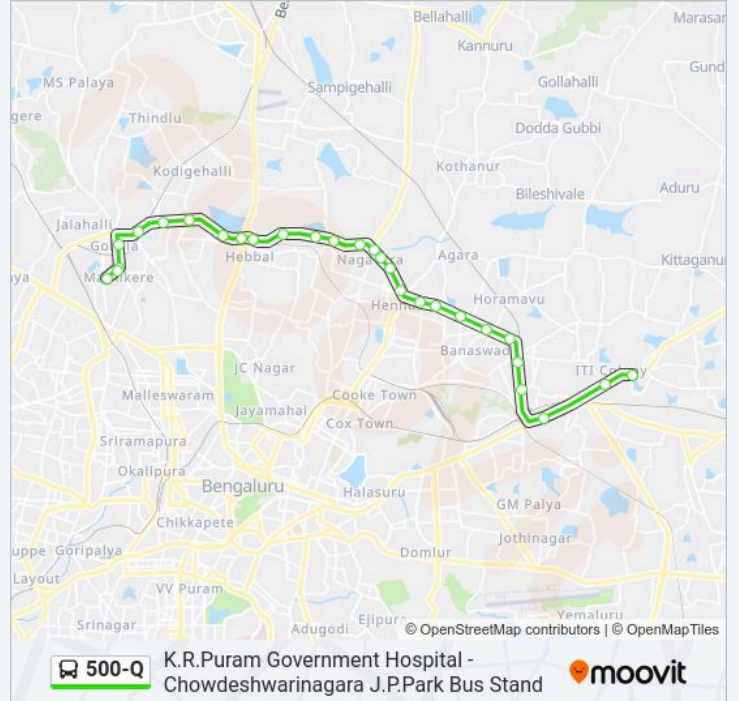

 **500-Q****K.R.Puram Government Hospital -
Chowdeshwarinagara J.P.Park Bus Stand**[Get The App](#)

The 500-Q bus line (K.R.Puram Government Hospital - Chowdeshwarinagara J.P.Park Bus Stand) has 2 routes. For regular weekdays, their operation hours are:

(1) Chowdeshwarinagara J.P.Park Bus Stand: 07:35 - 21:35(2) K.R.Puram Government Hospital: 08:15 - 21:20

Use the Moovit App to find the closest 500-Q bus station near you and find out when is the next 500-Q bus arriving.

500-Q bus Info

Direction: K.R.Puram Government Hospital

Stops: 28

Trip Duration: 52 min

Line Summary:

Kalyananagara

80 Feet Road Kalyananagara

Babusabpalya

Horamavu

Vijaya Bank Colony Ring Road

Ramamurthy Nagara (B Channasandra Bridge)

Kasthurinagara

Tin Factory

I.T.I.Colony Gate

K.R.Puram Government Hospital

500-Q bus time schedules and route maps are available in an offline PDF at moovitapp.com. Use the Moovit App to see live bus times, train schedule or subway schedule, and step-by-step directions for all public transit in Bengaluru.