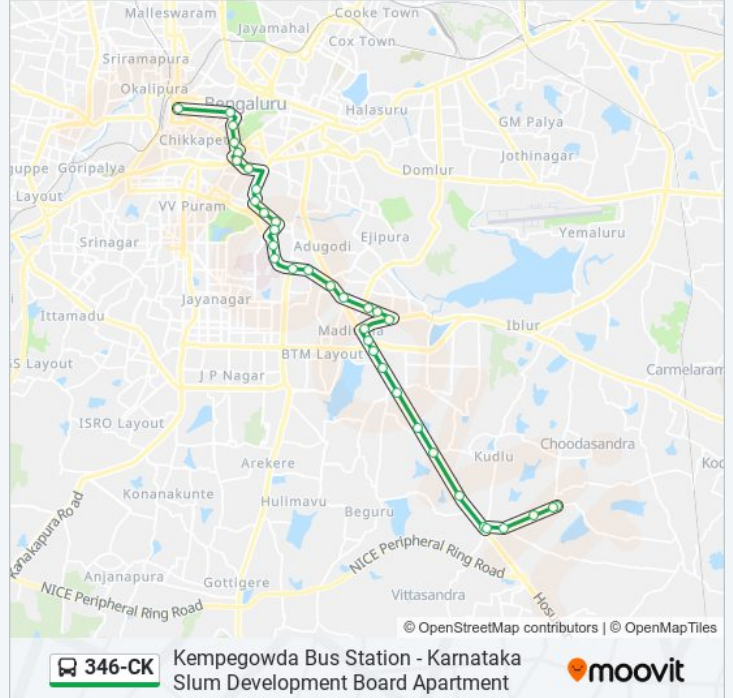

Stops: 35

Trip Duration: 55 min

Line Summary:

Krupanidhi College Madiwala

Madiwala

Central Silk Board

Central Silk Board

Roopena Agrahara

Bommanahalli

Garvebhavi Palya

Kudlu Gate

Singasandra

Hosa Road

Hosa Road, 867

New M.I.C.O.Gate

Bengaluru Central Jail

Rayasandra Circle

Karnataka Slum Development Board Apartment

Direction: Kempegowda Bus Station

35 stops

[VIEW LINE SCHEDULE](#)

Karnataka Slum Development Board Apartment

Rayasandra Circle

Bengaluru Central Jail

346-CK bus Info

Direction: Kempegowda Bus Station

Stops: 35

Trip Duration: 52 min

Line Summary:

Madiwala

Ayyappaswamy Temple Madiwala

St Johns Hospital