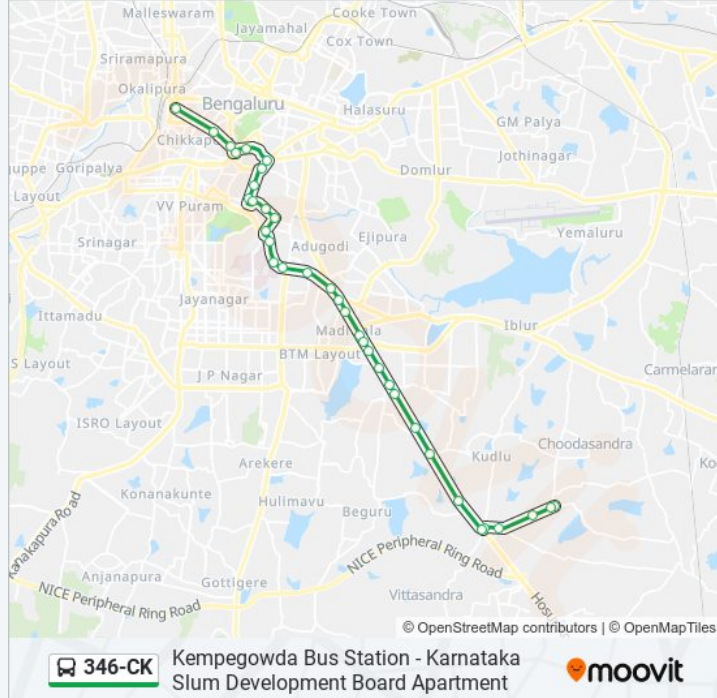

Madiwala

Ayyappaswamy Temple Madiwala

St Johns Hospital

Hosur Road Junction

Muneshwara Temple

Bengaluru Dairy Circle

Nimhans Hospital

Lakkasandra

Wilson Garden 10th Cross

Wilson Garden

Shanthinagara Ksrctc Quarters

Shanthinagara Bus Station

Shanthinagara

K.H.Road

Walker Langford Road

Richmond Circle

Pallavi Talkies

Corporation

St.Marthas Hospital Corporation

Mysore Bank

Kempegowda Bus Station

346-CK bus time schedules and route maps are available in an offline PDF at moovitapp.com. Use the Moovit App to see live bus times, train schedule or subway schedule, and step-by-step directions for all public transit in Bengaluru.

© 2024 Moovit - All Rights Reserved