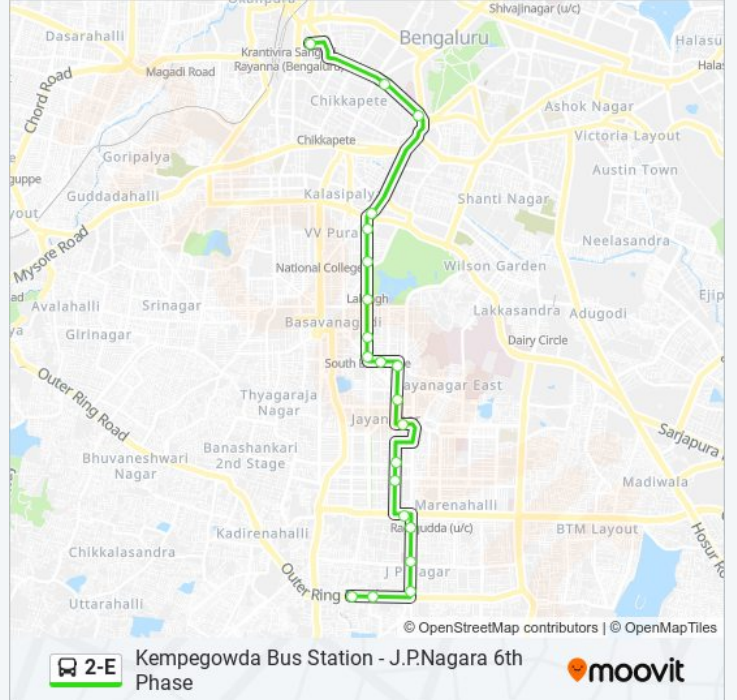

Kempegowda Bus Station - J.P.Nagara 6th Phase

Get The App

The 2-E bus line (Kempegowda Bus Station - J.P.Nagara 6th Phase) has 2 routes. For regular weekdays, their operation hours are:

(1) J.P.Nagara 6th Phase: 07:50 - 15:10 (2) Kempegowda Bus Station: 14:15 - 18:50

Use the Moovit App to find the closest 2-E bus station near you and find out when is the next 2-E bus arriving.

Direction: J.P.Nagara 6th Phase

30 stops

[VIEW LINE SCHEDULE](#)

- Kempegowda Bus Station
- Maharani College
- K.R.Circle
- St Marthas Hospital Corporation
- Corporation
- Corporation
- Poornima Talkies
- Mtr
- Passport Office Lalbagh Road
- Lalbagh Main Gate
- Lalbagh Main Gate
- Lalbagh West Gate
- R.V.Teachers College
- Vijaya College
- Vijaya High School
- Jayanagara 3rd Block
- Jayanagara 4th Block
- Jayanagara T.T.M.C.
- Jayanagara 4th Block
- Jayanagara Telephone Exchange
- Jayanagara Telephone Exchange

Lalbagh West Gate

Minerva Circle

Minerva Circle

2-E bus Time Schedule

Kempegowda Bus Station Route Timetable:

Sunday	14:15 - 18:50
Monday	14:15 - 18:50
Tuesday	14:15 - 18:50
Wednesday	14:15 - 18:50
Thursday	14:15 - 18:50
Friday	14:15 - 18:50
Saturday	14:15 - 18:50

2-E bus Info

Direction: Kempegowda Bus Station

Stops: 21

Trip Duration: 26 min

Line Summary:

St. Marthas Hospital Corporation

Mysore Bank

Kempegowda Bus Station