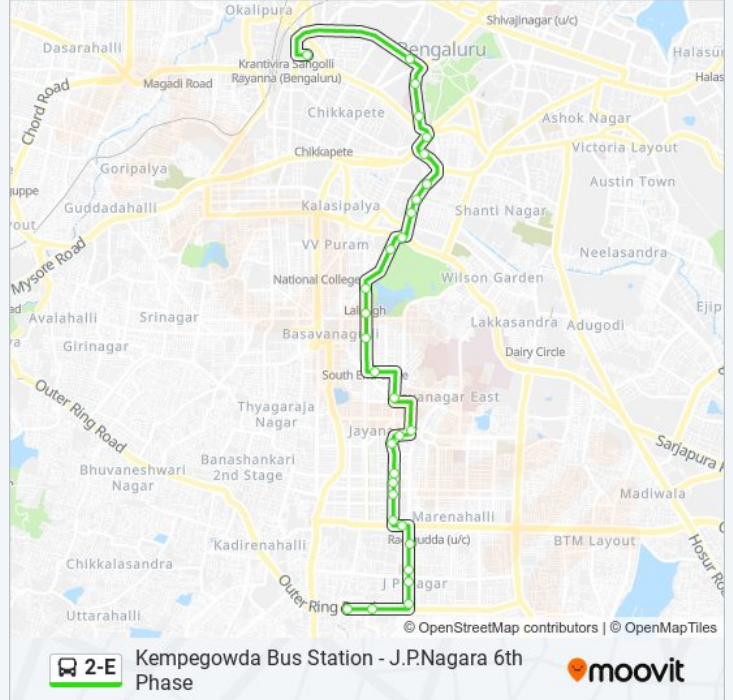

Kempegowda Bus Station - J.P.Nagara 6th Phase

Get The App

The 2-E bus line (Kempegowda Bus Station - J.P.Nagara 6th Phase) has 2 routes. For regular weekdays, their operation hours are:

(1) J.P.Nagara 6th Phase: 07:50 - 15:10 (2) Kempegowda Bus Station: 14:15 - 18:50

Use the Moovit App to find the closest 2-E bus station near you and find out when is the next 2-E bus arriving.

Direction: J.P.Nagara 6th Phase

30 stops

[VIEW LINE SCHEDULE](#)

- Kempegowda Bus Station
- Maharani College
- K.R.Circle
- St Marthas Hospital Corporation
- Corporation
- Corporation
- Poornima Talkies
- Mtr
- Passport Office Lalbagh Road
- Lalbagh Main Gate
- Lalbagh Main Gate
- Lalbagh West Gate
- R.V.Teachers College
- Vijaya College
- Vijaya High School
- Jayanagara 3rd Block
- Jayanagara 4th Block
- Jayanagara T.T.M.C.
- Jayanagara 4th Block
- Jayanagara Telephone Exchange
- Jayanagara Telephone Exchange

2-E bus Info

Direction: J.P.Nagara 6th Phase

Stops: 30

Trip Duration: 34 min

Line Summary:

38th Cross Jayanagara

5th Block Jayanagara

Sri Raghavendra Swamy Temple

Marenahalli

Rv Dental College

Rv Dental College

J.P. Nagara 15th Cross

J.P.Nagara Power House

J.P.Nagara 6th Phase

Direction: Kempegowda Bus Station

21 stops