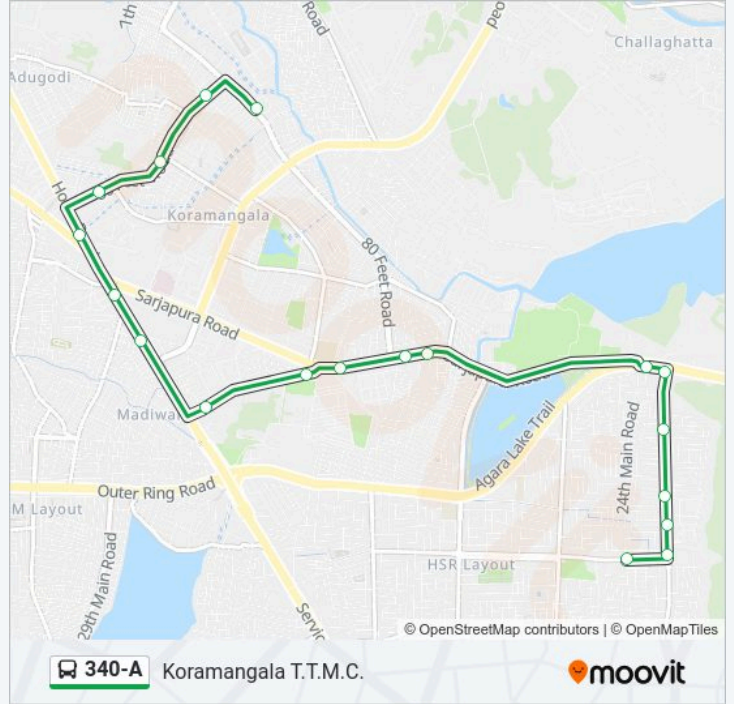

 **340-A****Koramangala T.T.M.C.**[Get The App](#)

The 340-A bus line Koramangala T.T.M.C. has one route. For regular weekdays, their operation hours are:

(1) Koramangala T.T.M.C.: 19:15

Use the Moovit App to find the closest 340-A bus station near you and find out when is the next 340-A bus arriving.

Direction: Koramangala T.T.M.C.

19 stops

[VIEW LINE SCHEDULE](#)

H.S.R.Layout (K.E.B.Junction)
N.I.F.T.College
C.P.W.D.Quarters
C.P.W.D.Quarters (H.S.R.Layout)
Petrol Bunk H.S.R.Layout
Agara Junction
Agara Junction (Ring Road)
Koramangala 1st Block
Koramangala
St Francis College / John Fowler
Krupanidhi College Madiwala
Madiwala
Ayyappaswamy Temple Madiwala
St Johns Hospital
Madiwala Check Post
Jyothi Nivas College
Kalyana Mantapa Koramangala
Koramangala Police Station
Koramangala Bus Station

340-A bus Time Schedule

Koramangala T.T.M.C. Route Timetable:

Sunday	19:15
Monday	19:15
Tuesday	19:15
Wednesday	19:15
Thursday	19:15
Friday	19:15
Saturday	19:15

340-A bus Info**Direction:** Koramangala T.T.M.C.**Stops:** 19**Trip Duration:** 25 min**Line Summary:**