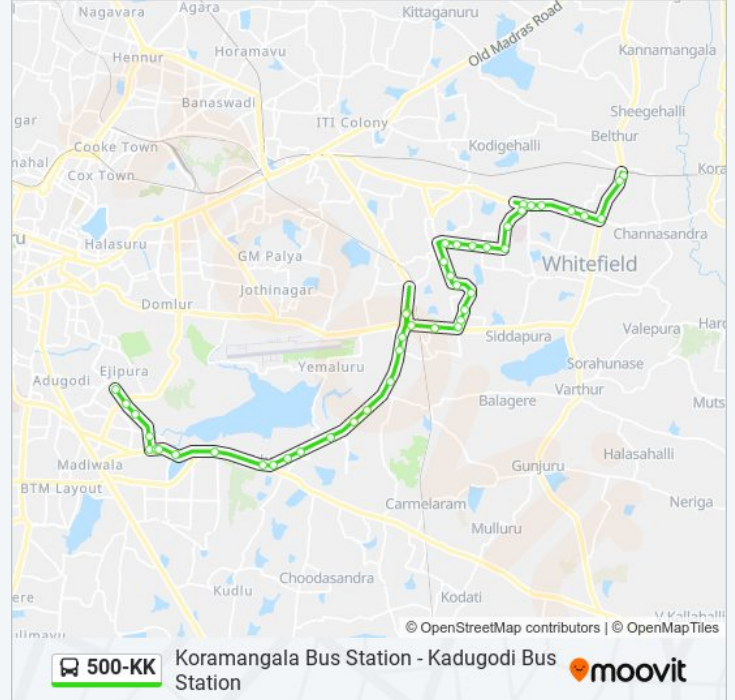

Direction: Koramangala Bus Station

40 stops

[VIEW LINE SCHEDULE](#)

Kadugodi Bus Station

Kadugodi Bridge

Hope Farm

B. P. L.

G. R Tech Park I. T. P. L