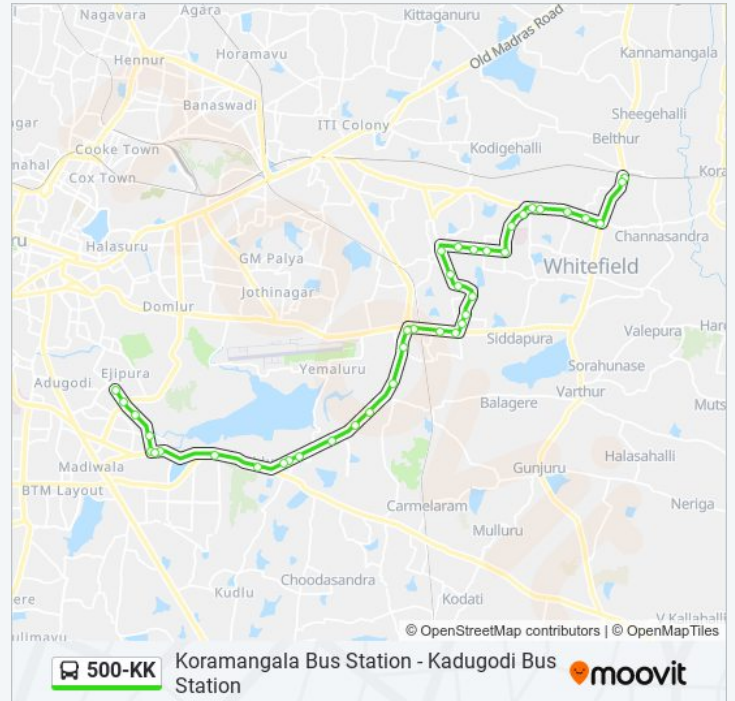

Maharaja Signal

500-KK bus Info

Direction: Koramangala Bus Station

Stops: 40

Trip Duration: 50 min

Line Summary:

Sony World 80ft Road Koramangala

Koramangala Bus Station