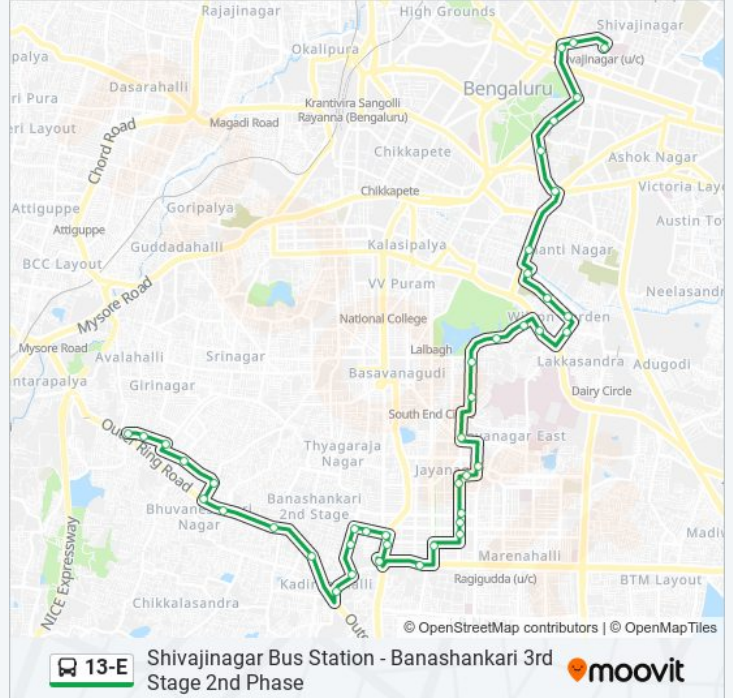

13-E bus Info

Direction: Banashankari 3rd Stage 2nd Phase

Stops: 43

Trip Duration: 49 min

Line Summary:

Jayanagara Telephone Exchange

Jayanagara Telephone Exchange

38th Cross Jayanagara

Hosakerehalli Cross

Nanjundeshwara Stores

Banashankari 3rd Stage 2nd Phase

13-E Shivajinagar Bus Station - Banashankari 3rd Stage 2nd Phase moovit

Direction: Shivajinagar Bus Station

42 stops

[VIEW LINE SCHEDULE](#)