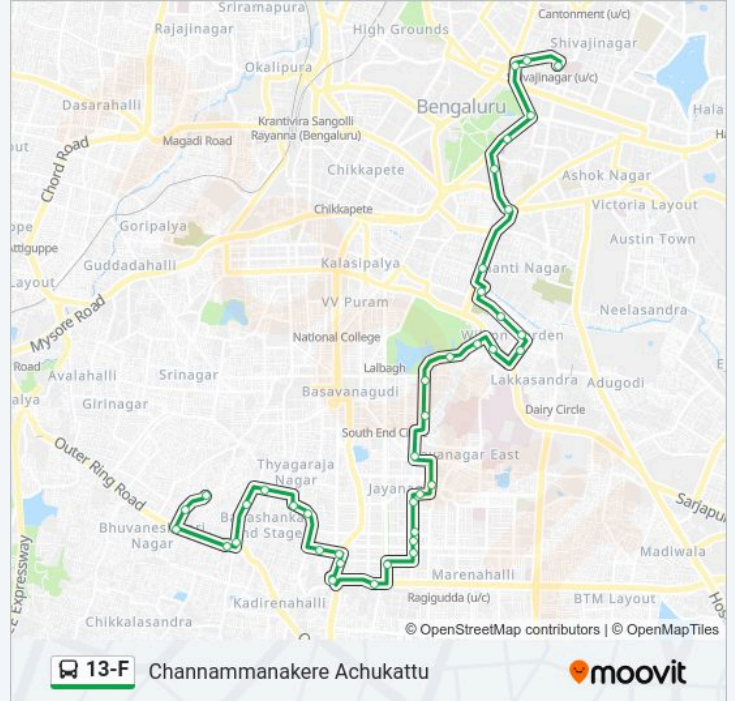

Srikanteshwara Park

Channammanakere Achukattu

Direction: Shivajinagar Bus Station

40 stops

[VIEW LINE SCHEDULE](#)

Channammanakere Achukattu

Chennammakere Achukattu

Kamakya Talkies