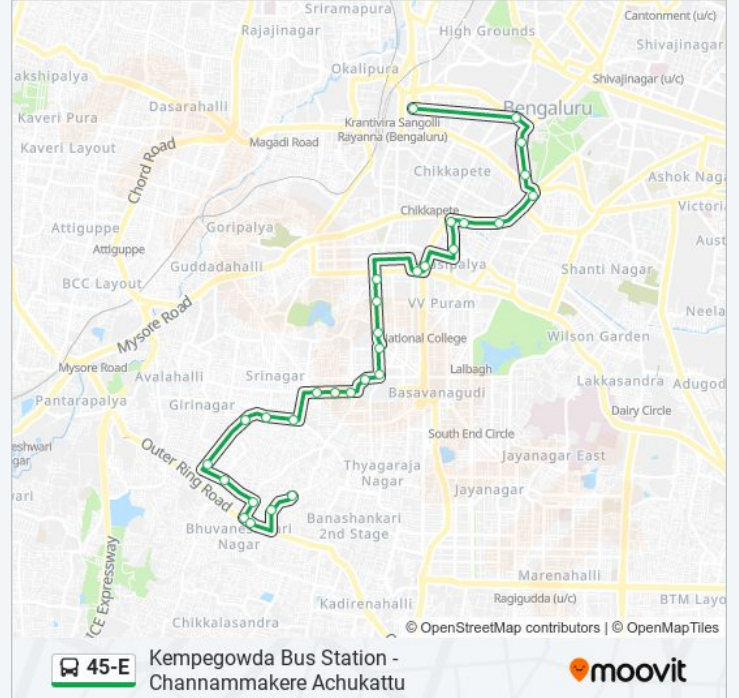

45-E bus Info

Direction: Channammakere Achukattu

Stops: 30

Trip Duration: 33 min

Line Summary:

Bank Colony

Seetha Circle

Hoskerehalli

Water Tank Kathriguppe

Kathriguppe Village

Kathriguppe

Kathriguppe

Srikanteshwara Park

Channammanakere Achukattu

Direction: Kempegowda Bus Station

28 stops

[VIEW LINE SCHEDULE](#)

Channammanakere Achukattu

Chennammakere Achukattu

Kathriguppe

Kathriguppe Village

Water Tank Kathriguppe

Hoskerehalli

Seetha Circle

45-E bus Info

Direction: Kempegowda Bus Station

Stops: 28

Trip Duration: 28 min

Line Summary:

Chamarajapet

Makkala Koota

Makkala Koota / Mahila Seva Samaja