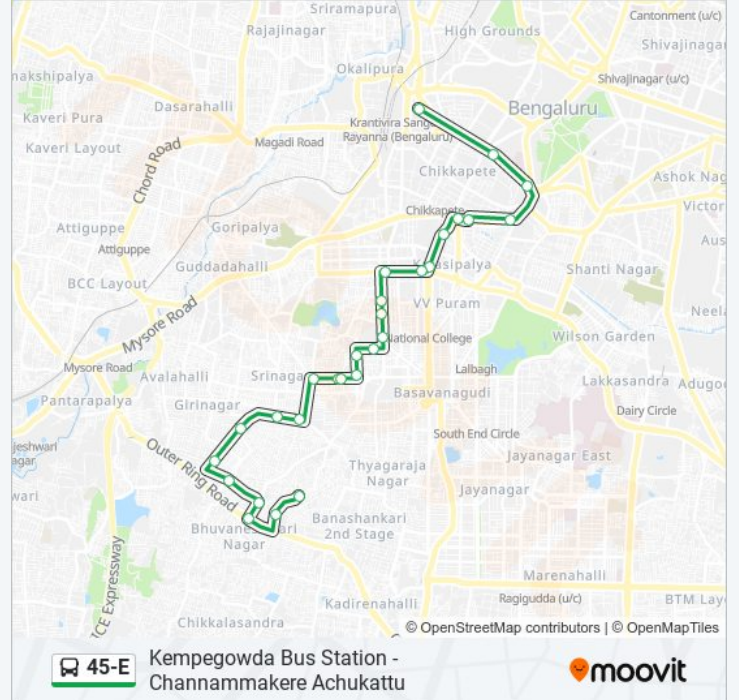

Chamarajapet

Makkala Koota

Makkala Koota / Mahila Seva Samaja

K.R.Market (Kalasipalya)

K.R.Market

K.R.Market

Town Hall

St.Marthas Hospital Corporation

Mysore Bank

Kempegowda Bus Station

45-E bus time schedules and route maps are available in an offline PDF at moovitapp.com. Use the Moovit App to see live bus times, train schedule or subway schedule, and step-by-step directions for all public transit in Bengaluru.

© 2024 Moovit - All Rights Reserved