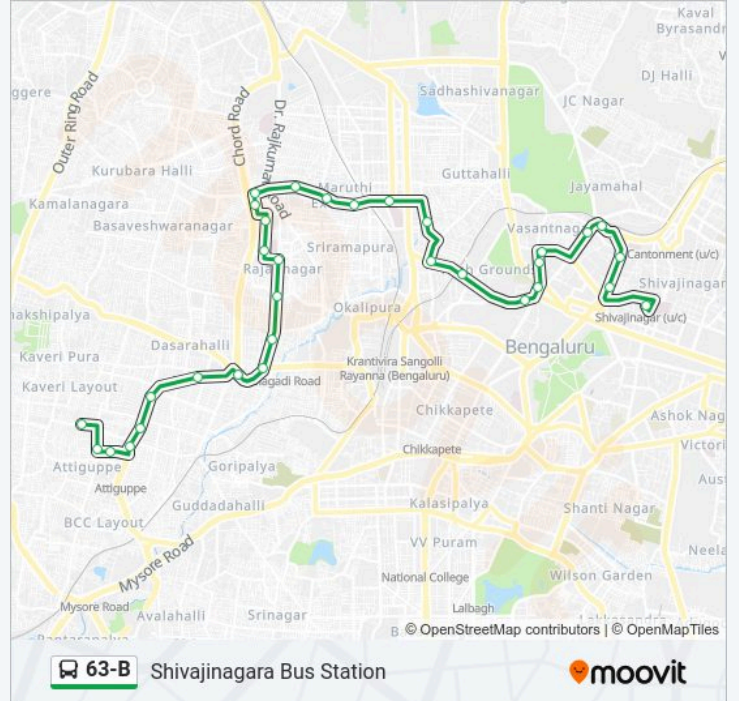

**63-B bus Info**

**Direction:** Shivajinagara Bus Station  
**Stops:** 32  
**Trip Duration:** 40 min  
**Line Summary:**

Devaiah Park

Malleswaram Circle

Malleswaram Link Road

Sheshadripuram College

Shivananda Stores Circle

Shivajinagara Bus Station

63-B bus time schedules and route maps are available in an offline PDF at [moovitapp.com](https://moovitapp.com). Use the Moovit App to see live bus times, train schedule or subway schedule, and step-by-step directions for all public transit in Bengaluru.