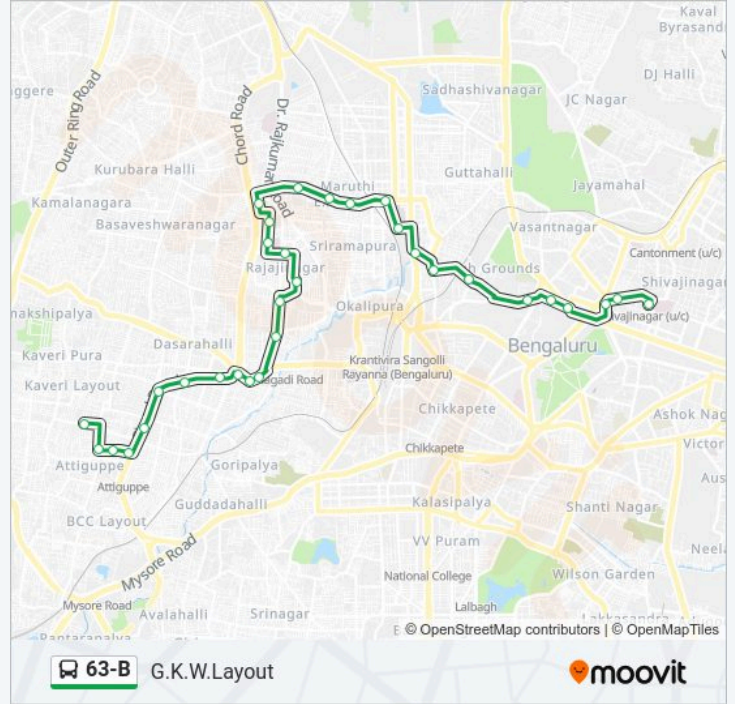

## 63-B bus Info

**Direction:** G.K.W.Layout

**Stops:** 32

**Trip Duration:** 34 min

**Line Summary:**

Prasanna Theatre  
 Tollgate Magadi Main Road  
 Magadi Road Toll Gate  
 Manuvana  
 Vijayanagara Vijaya Bank  
 Vijayanagara  
 Maruthi Mandira  
 Vijayanagara T.T.M.C.  
 Subbanna Garden  
 Vinayaka Layout  
 G.K.W.Layout

**Direction: Shivajinagara Bus Station**

32 stops  
[VIEW LINE SCHEDULE](#)

G.K.W.Layout  
 Vinayaka Layout  
 Subbanna Garden  
 Vijayanagara Bus Station  
 Maruthi Mandira  
 Vijayanagara  
 Manuvana  
 Magadi Road Toll Gate  
 Prasanna Theatre  
 6th Block Rajajinagara  
 Bashyam Circle  
 Rajajinagara Old Police Station  
 E.S.I.Hospital Rajajinagara  
 Basaveshwara College  
 2nd Block Rajajinagara  
 Navarang Theatre  
 Mariyappanapalya  
 Harishchandra Ghat