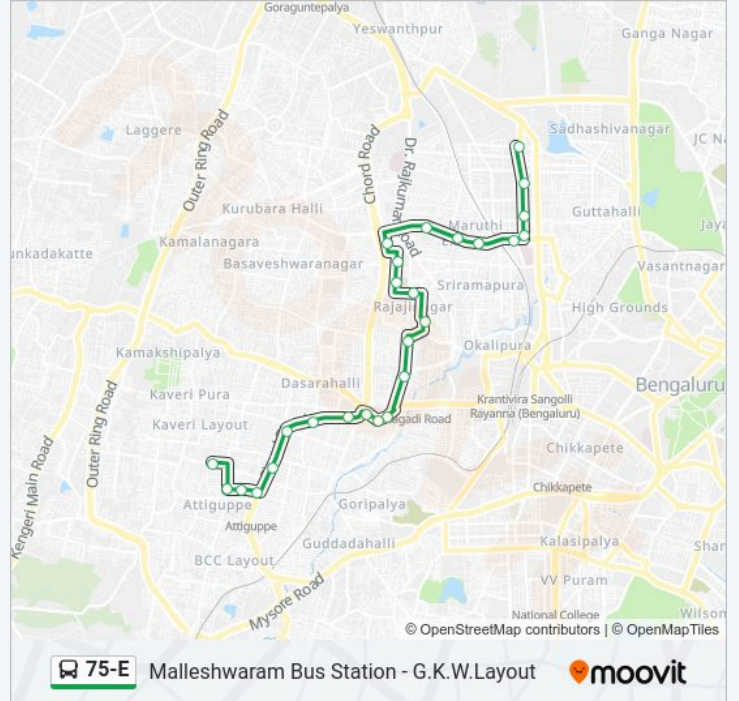

Maruthi Mandira

Vijayanagara T.T.M.C.

Subbanna Garden

Vinayaka Layout

G.K.W.Layout

Direction: Malleshwaram Bus Station

24 stops

[VIEW LINE SCHEDULE](#)

G.K.W.Layout

Vinayaka Layout

Subbanna Garden

Vijayanagara Bus Station

Maruthi Mandira

Vijayanagara

Manuvana

Magadi Road Toll Gate

Prasanna Theatre

6th Block Rajajinagara

Bashyam Circle

Rajajinagara Old Police Station

E.S.I.Hospital Rajajinagara

Basaveshwara College

2nd Block Rajajinagara

Navarang Theatre

Mariyappanapalya

Harishchandra Ghat

75-E bus Time Schedule

Malleshwaram Bus Station Route Timetable:

Sunday	06:15 - 19:20
Monday	06:15 - 19:20
Tuesday	06:15 - 19:20
Wednesday	06:15 - 19:20
Thursday	06:15 - 19:20
Friday	06:15 - 19:20
Saturday	06:15 - 19:20

75-E bus Info

Direction: Malleshwaram Bus Station

Stops: 24

Trip Duration: 28 min

Line Summary: