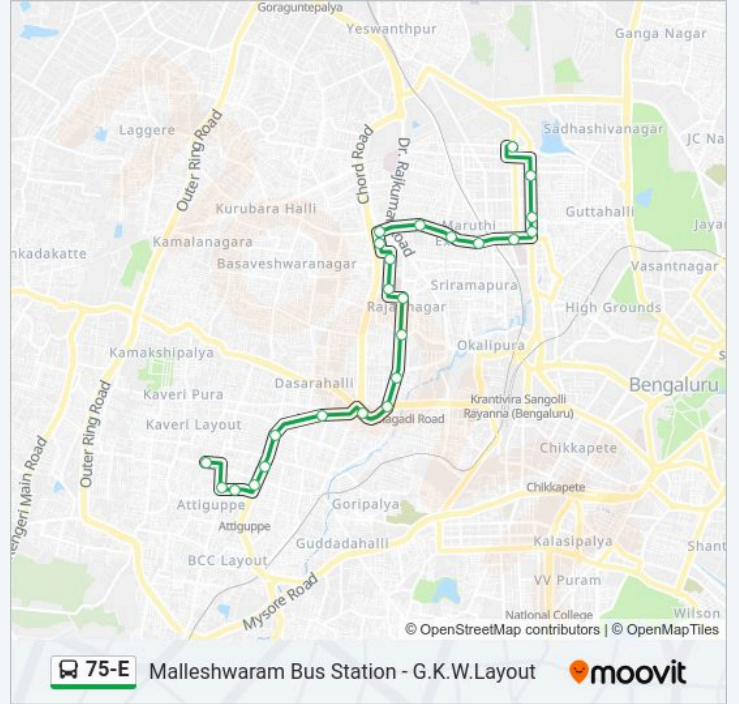

## Malleshwaram Bus Station - G.K.W.Layout

Get The App

The 75-E bus line (Malleshwaram Bus Station - G.K.W.Layout) has 2 routes. For regular weekdays, their operation hours are:

(1) G.K.W.Layout: 05:35 - 18:10(2) Malleshwaram Bus Station: 06:15 - 19:20

### 75-E bus Time Schedule

Malleshwaram Bus Station Route Timetable:

Sunday	06:15 - 19:20
Monday	06:15 - 19:20
Tuesday	06:15 - 19:20
Wednesday	06:15 - 19:20
Thursday	06:15 - 19:20
Friday	06:15 - 19:20
Saturday	06:15 - 19:20

### 75-E bus Info

**Direction:** Malleshwaram Bus Station

**Stops:** 24

**Trip Duration:** 28 min

**Line Summary:**

Devaiah Park

Malleshwaram Circle

Malleshwaram Circle

8th Cross Malleshwaram

15th Cross Malleshwaram

Malleshwaram Bus Stand

75-E bus time schedules and route maps are available in an offline PDF at [moovitapp.com](https://moovitapp.com). Use the Moovit App to see live bus times, train schedule or subway schedule, and step-by-step directions for all public transit in Bengaluru.