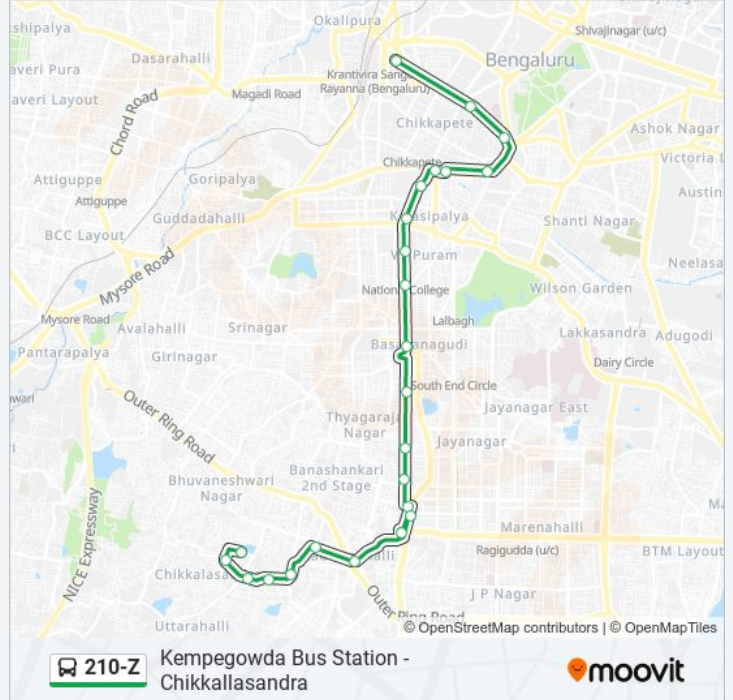

K.R.Market

K.R.Market

Town Hall

St.Marthas Hospital Corporation

Mysore Bank

Kempegowda Bus Station

210-Z bus time schedules and route maps are available in an offline PDF at moovitapp.com. Use the [Moovit App](#) to see live bus times, train schedule or subway schedule, and step-by-step directions for all public transit in Bengaluru.

[About Moovit](#) • [MaaS Solutions](#) • [Supported Countries](#) • [Mooviter Community](#)

© 2024 Moovit - All Rights Reserved

Check Live Arrival Times