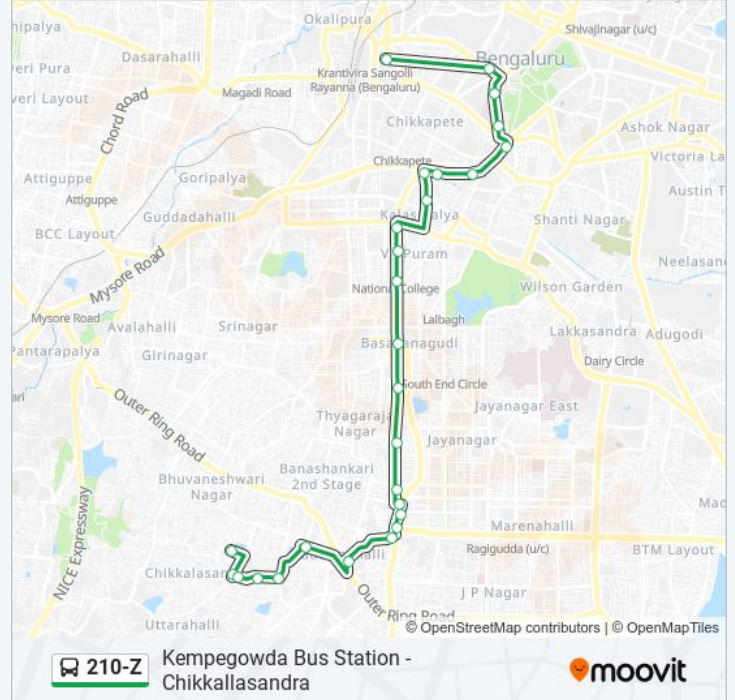

Kadirenahalli Village

Prarthana School

Gowdanapalya

Chikkallasandra Aralimara

Chikkallasandra Aralimara

Chikkallasandra

Direction: Kempegowda Bus Station

24 stops

[VIEW LINE SCHEDULE](#)

Chikkallasandra

Mahesh Medicals

Chikkallasandra Aralimara

Gowdanapalya

Prarthana School

Kadirenahalli Village

Kadirenahalli Cross

Banashankari Bus Station

Hunasemara

Banashankari Hunasemara

Mono Type

M.M.Industries

Tata Silk Farm

Basavanagudi Police Station

National College

Mahila Seva Samaja

Makkala Koota / Mahila Seva Samaja

K.R.Market (Kalasipalya)

210-Z bus Time Schedule

Kempegowda Bus Station Route Timetable:

Sunday	07:45 - 16:35
Monday	07:45 - 16:35
Tuesday	07:45 - 16:35
Wednesday	07:45 - 16:35
Thursday	07:45 - 16:35
Friday	07:45 - 16:35
Saturday	07:45 - 16:35

210-Z bus Info

Direction: Kempegowda Bus Station

Stops: 24

Trip Duration: 30 min

Line Summary: