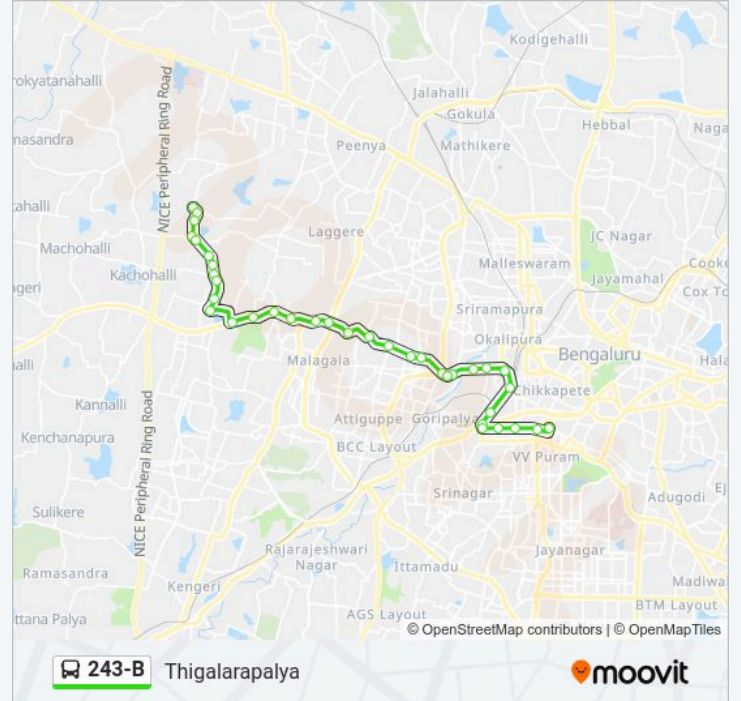

Herohalli Sunkadakatte

Venkateshwara Layout

Syndicate Bank Layout

Arch Lingadeeranahalli

Acharya College

Vidyamanyanagara

Andhrahalli

Andhrahalli Government School

Anjaneya Temple Thigalarapalya

Garudappa Circle Thigalarapalya

Thigalarapalya

243-B bus time schedules and route maps are available in an offline PDF at moovitapp.com. Use the Moovit App to see live bus times, train schedule or subway schedule, and step-by-step directions for all public transit in Bengaluru.