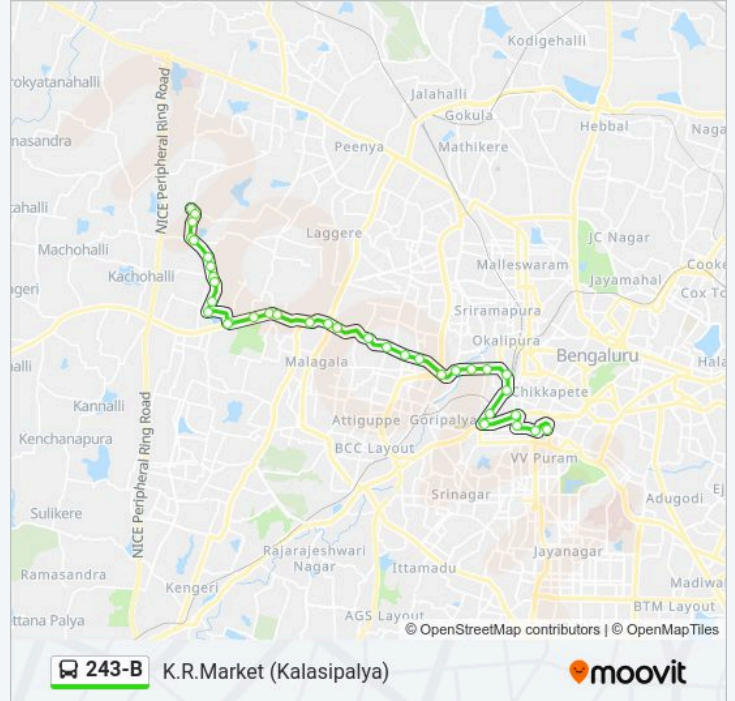

243-B bus Info**Direction:** K.R.Market (Kalasipalya)**Stops:** 36**Trip Duration:** 50 min**Line Summary:**

Agrahara Dasarahalli

Agrahara Dasarahalli

Magadi Road Toll Gate

Prasanna Theatre

10th Cross Magadi Road

Tippu Sulthan Palace

K.R.Market (Kalasipalya)

Direction: Thigalarapalya

36 stops

[VIEW LINE SCHEDULE](#)

K.R.Market (Kalasipalya)

Tippu Sulthan Palace

Rayan Circle