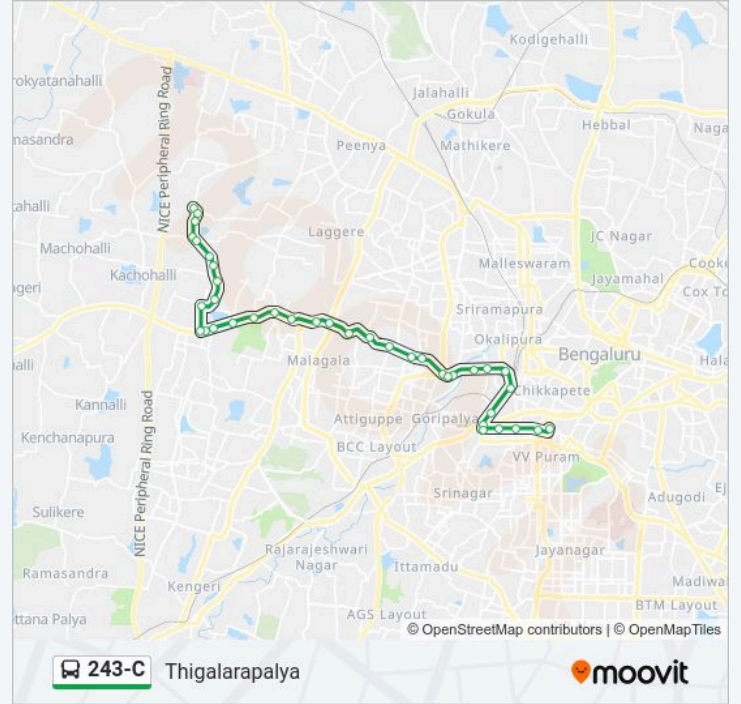

Anjananagara

East West College Cross

Tunganagara Cross

Thunga Nagara

Venkateshwara Layout

Syndicate Bank Layout

Acharya College

Vidyamanyanagara

Andhrahalli

Andhrahalli Government School

Anjaneya Temple Thigalarapalya

Garudappa Circle Thigalarapalya

Thigalarapalya

243-C bus time schedules and route maps are available in an offline PDF at moovitapp.com. Use the Moovit App to see live bus times, train schedule or subway schedule, and step-by-step directions for all public transit in Bengaluru.