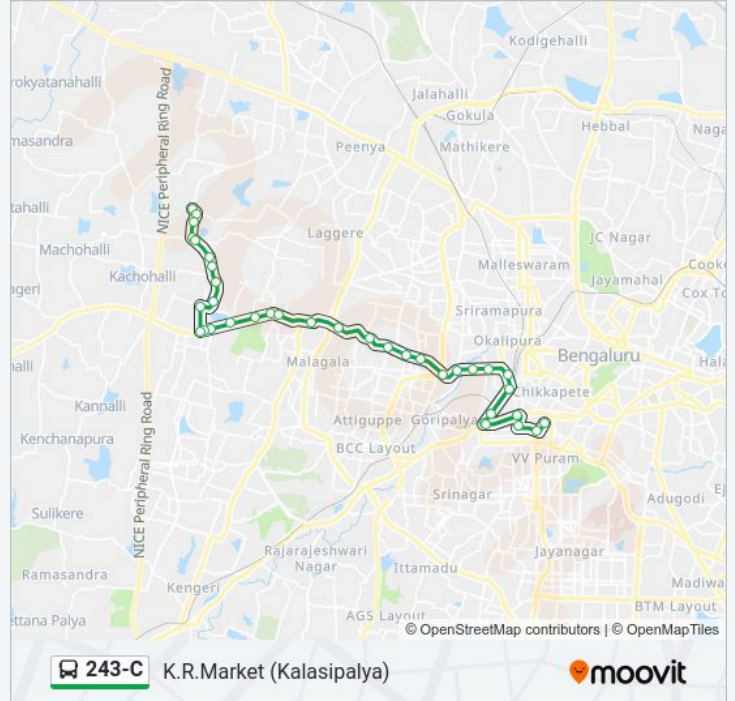

243-C bus Info

Direction: K.R.Market (Kalasipalya)

Stops: 36

Trip Duration: 49 min

Line Summary:

Agrahara Dasarahalli

Agrahara Dasarahalli

Magadi Road Toll Gate

Vinayaka Talkies

Rayan Circle

Tippu Sulthan Palace

K.R.Market (Kalasipalya)

Direction: Thigalarapalya

38 stops

[VIEW LINE SCHEDULE](#)

K.R.Market (Kalasipalya)