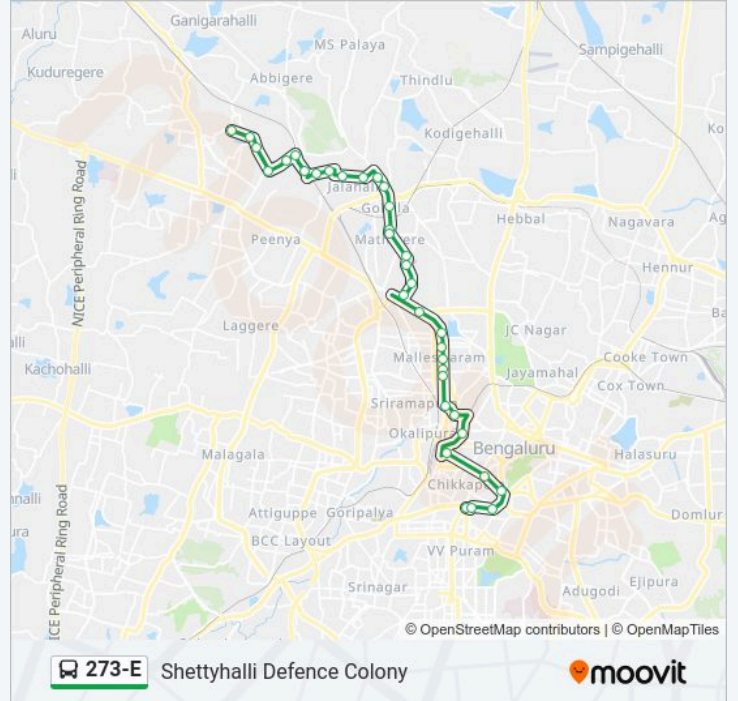

Tata Institute

Toll Gate Yeshwanthapura

Ayyapa Temple Yeshwanthapura

Diwanarapalya

M.S.Ramaiah College

Mathikere

Mathikere

Gokula

B.E.L.Circle

S.B.I.Bank B.E.L.Circle

H.M.T.Hospital

H.M.T.Auditorium

H.M.T.Post Office

H.M.T.Shopping Complex

H.M.T.Watch Factory

Kammagondanahalli Bridge

I.A.F.Jalahalli

Shettyhalli Cross

H.M.T.Siddharthnagara

Air Force Quarters

Shettyhalli Defence Colony

273-E bus time schedules and route maps are available in an offline PDF at moovitapp.com. Use the Moovit App to see live bus times, train schedule or subway schedule, and step-by-step directions for all public transit in Bengaluru.

© 2024 Moovit - All Rights Reserved