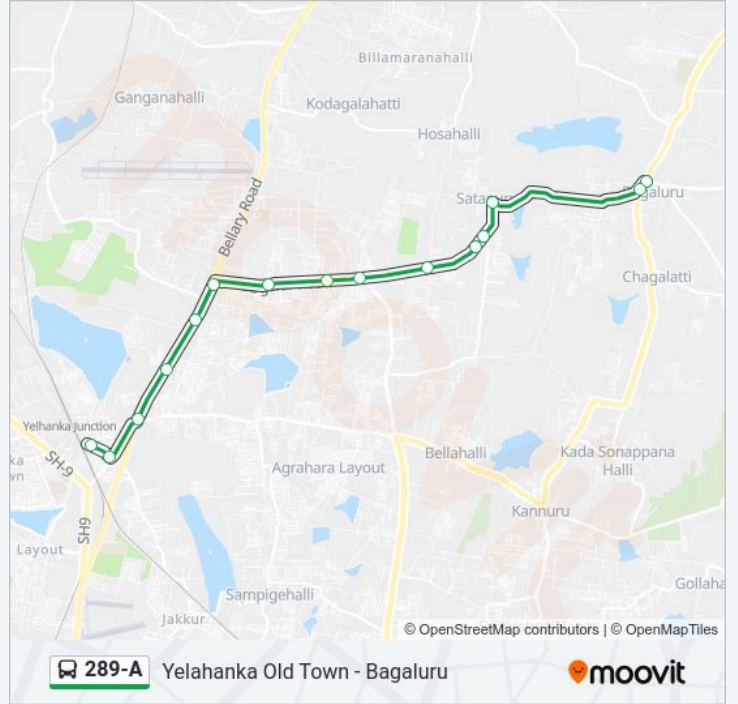

 289-A

Yelahanka Old Town - Bagaluru

[Get The App](#)

The 289-A bus line (Yelahanka Old Town - Bagaluru) has 2 routes. For regular weekdays, their operation hours are:
(1) Bagaluru: 04:55 - 21:10(2) Yelahanka Old Town: 05:00 - 20:10

289-A bus Info**Direction:** Bagaluru**Stops:** 15**Trip Duration:** 24 min**Line Summary:**

Direction: Yelahanka Old Town

15 stops

[VIEW LINE SCHEDULE](#)

- Bagaluru
- Bagalur Santhe
- Sathanuru
- Sathanuru Colony
- Srinivasapura Cross
- Country Club Sathanur
- Reva College Cross
- Kattigehalli Cross
- Dwarakanagara
- Bagalur Cross
- Palanahalli Gate
- Venkatala
- Kogilu Cross
- Yelahanka Santhe Circle
- Yelahanka Old Town

289-A bus Time Schedule

Yelahanka Old Town Route Timetable:

Sunday	05:00 - 20:10
Monday	05:00 - 20:10
Tuesday	05:00 - 20:10
Wednesday	05:00 - 20:10
Thursday	05:00 - 20:10
Friday	05:00 - 20:10
Saturday	05:00 - 20:10

289-A bus Info

Direction: Yelahanka Old Town

Stops: 15

Trip Duration: 26 min

Line Summary:

289-A bus time schedules and route maps are available in an offline PDF at moovitapp.com. Use the Moovit App to see live bus times, train schedule or subway schedule, and step-by-step directions for all public transit in Bengaluru.