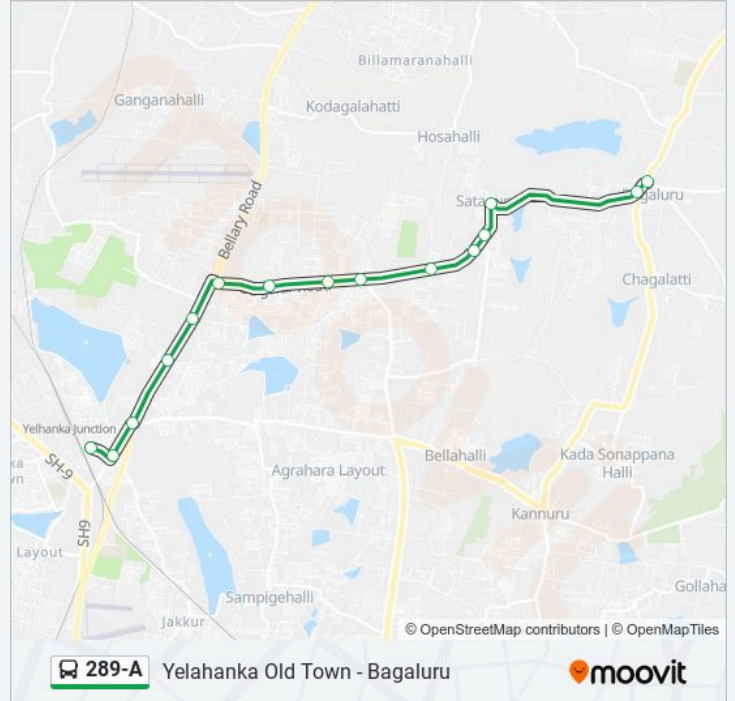

 289-A

Yelahanka Old Town - Bagaluru

[Get The App](#)

The 289-A bus line (Yelahanka Old Town - Bagaluru) has 2 routes. For regular weekdays, their operation hours are:
(1) Bagaluru: 04:55 - 21:10(2) Yelahanka Old Town: 05:00 - 20:10

Use the Moovit App to find the closest 289-A bus station near you and find out when is the next 289-A bus arriving.

Direction: Bagaluru

15 stops

[VIEW LINE SCHEDULE](#)

Yelahanka Old Town
Yelahanka Santhe Circle
Kogilu Cross
Venkatala
Palanahalli Gate
Bagalur Cross
Dwarakanagara
Kattigehalli Cross
Reva College Cross
Country Club Sathanur
Srinivasapura Cross
Sathanuru Colony
Sathanuru
Bagalur Santhe
Bagaluru

289-A bus Time Schedule

Bagaluru Route Timetable:

Sunday	04:55 - 21:10
Monday	04:55 - 21:10
Tuesday	04:55 - 21:10
Wednesday	04:55 - 21:10
Thursday	04:55 - 21:10
Friday	04:55 - 21:10
Saturday	04:55 - 21:10

289-A bus Info**Direction:** Bagaluru**Stops:** 15**Trip Duration:** 24 min**Line Summary:**

Direction: Yelahanka Old Town

15 stops

[VIEW LINE SCHEDULE](#)

- Bagaluru
- Bagalur Santhe
- Sathanuru
- Sathanuru Colony
- Srinivasapura Cross
- Country Club Sathanur
- Reva College Cross
- Kattigehalli Cross
- Dwarakanagara
- Bagalur Cross
- Palanahalli Gate
- Venkatala
- Kogilu Cross
- Yelahanka Santhe Circle
- Yelahanka Old Town