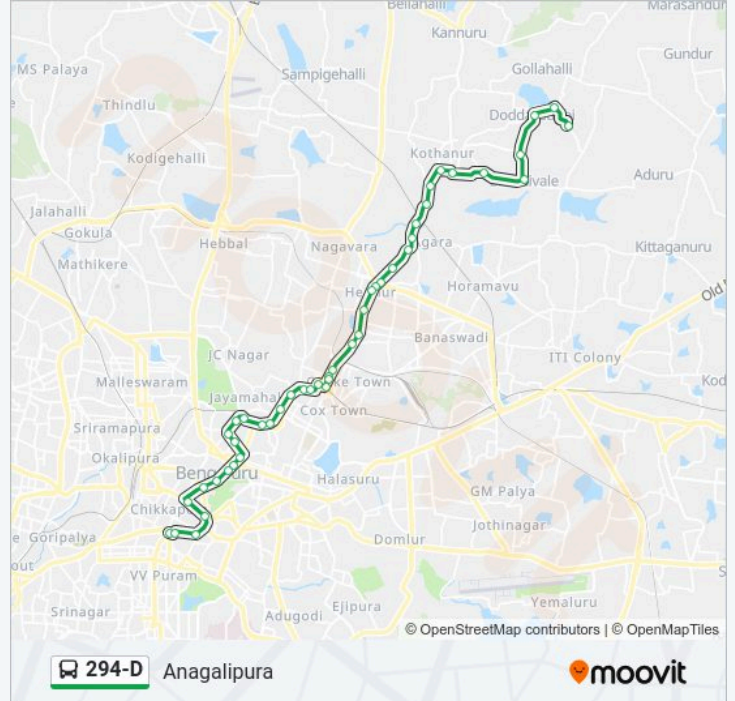

**294-D bus Info****Direction:** Anagalipura**Stops:** 45**Trip Duration:** 63 min**Line Summary:**

East Railway Station

Richards Park

Davis Road

Charles School

Lingarajapuram

Jyothi School

Kacharakanahalli

K Narayanapura Cross

Byrathi Cross

Byrathi

Kyalasanahalli

Bileshivale

Hanumatha Nagra

Dodda Gubbi

Anagalipura Gate

Anagalipura

**Direction: K.R.Market**

40 stops

[VIEW LINE SCHEDULE](#)

Anagalipura

Anagalipura Gate

Dodda Gubbi

Hanumatha Nagra