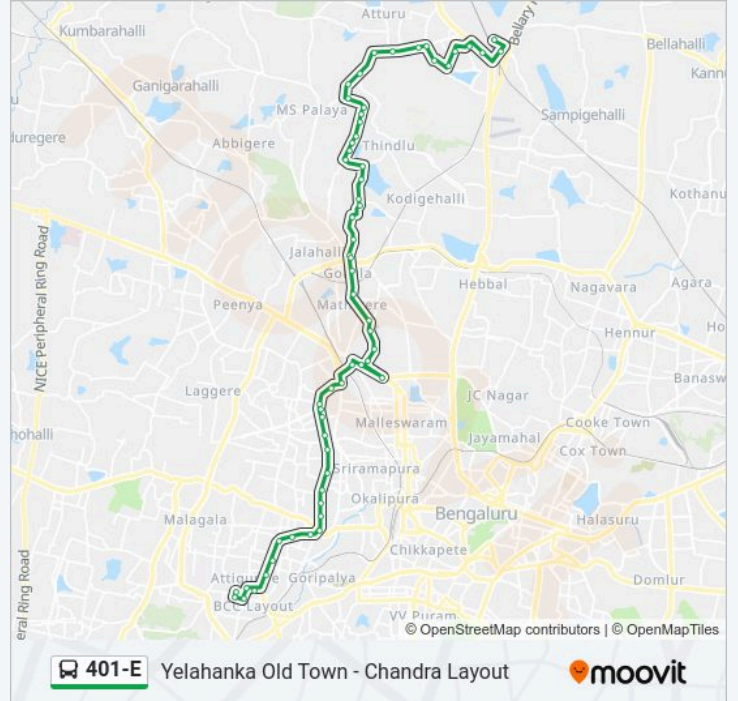

Nanjappa Circle

Chamundeshwari Layout

Dodda Bommasandra

Dodda Bommasandra

Nagaland Circle

B.E.L.Hospital

Bel Circle

B.E.L.Circle

Gokula

Mathikere

M.S.Ramaiah College

Diwanarapalya

Ayyapa Temple Yeshwanthapura

Toll Gate Yeshwanthapura

Tata Institute

Yeshwanthpura Circle

Yeshwanthapura T.T.M.C

Government Soap Factory

Iskcon Temple

Mahalakshmi Layout Entrance

Rajajinagara 1st Block

1st Block Rajajinagara

Rajajinagara Metro Station

Manjunatha Nagara

E.S.I.Hospital Rajajinagara

Dhobi Ghat Rajajinagara

Industrial Area Rajajinagara

Aralimara Industrial Area Rajajinagara

Magadi Road Toll Gate

Manuvana

Vijayanagara Vijaya Bank

Vijayanagara