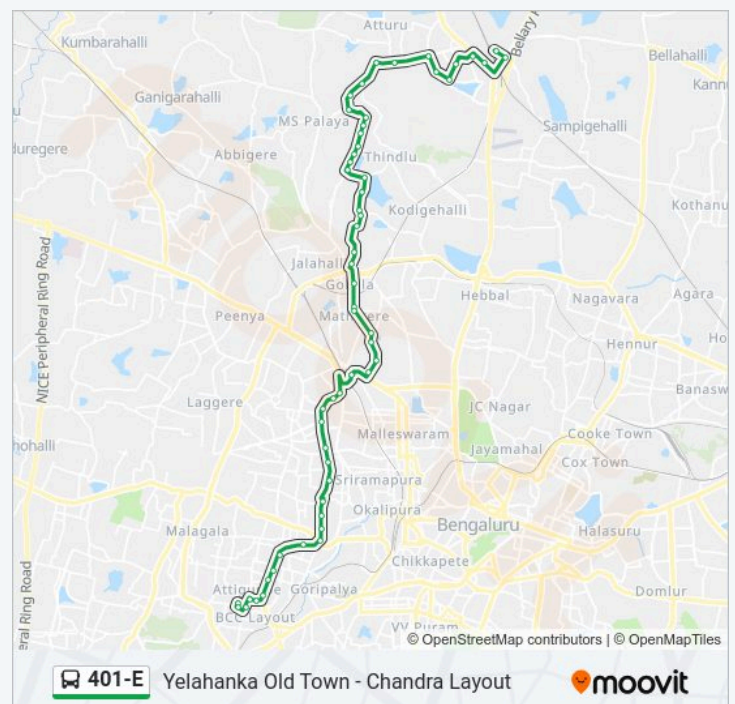

1st Block Rajajinagara

Mahalakshmi Layout Entrance

Iskcon Temple

Government Soap Factory

Yeshwanthapura T.T.M.C

401-E bus Time Schedule

Yelahanka Old Town Route Timetable:

Sunday	06:05 - 18:30
Monday	06:05 - 18:30
Tuesday	06:05 - 18:30
Wednesday	06:05 - 18:30
Thursday	06:05 - 18:30
Friday	06:05 - 18:30
Saturday	06:05 - 18:30

401-E bus Info

Direction: Yelahanka Old Town

Stops: 56

Trip Duration: 64 min

Line Summary:

Toll Gate Yeshwanthapura

Ayyapa Temple Yeshwanthapura

Diwanarapalya