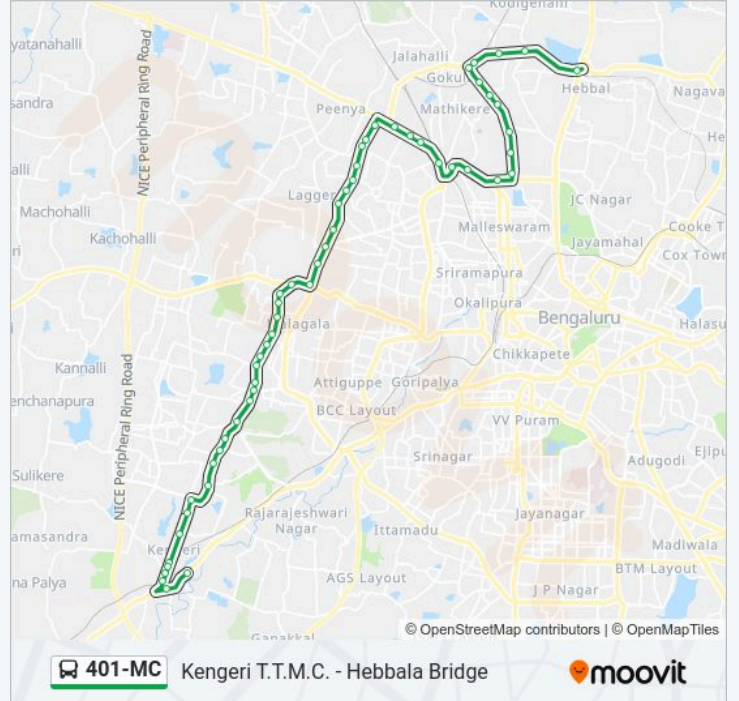

 **401-MC****Kengeri T.T.M.C. - Hebbala Bridge**[Get The App](#)

The 401-MC bus line (Kengeri T.T.M.C. - Hebbala Bridge) has 2 routes. For regular weekdays, their operation hours are: (1) Hebbala Bridge: 05:45 - 18:40(2) Kengeri T.T.M.C.: 07:15 - 20:40

Use the Moovit App to find the closest 401-MC bus station near you and find out when is the next 401-MC bus arriving.

**Direction: Hebbala Bridge**

54 stops

[VIEW LINE SCHEDULE](#)

Kengeri Bus Station  
Kengeri Police Station  
Kengeri Ganesha Temple  
Kommaghatta Junction  
Kengeri Post Office  
Kengeri Railway Station  
Kengeri Satellite Town  
Kengeri Church  
Shirke K.H.B.Quarters  
Nagadevanahalli  
Kenchanapura Cross  
Mariyappanapalya  
P.V.P.School  
Bengaluru University Quarters  
Mallathahalli Cross  
Kengunte Circle  
Dr.Ambedkar Institute Of Technology  
Deepa Complex  
Mallathahalli I.T.I. Layout  
Papareddypalya  
Aladamara Papareddypalya

**401-MC bus Info****Direction:** Hebbala Bridge**Stops:** 54**Trip Duration:** 82 min**Line Summary:**

B.D.A.Complex Nagarabhavi  
B.D.A.2nd Block Nagarabhavi  
Vokkaliga School Kottigepalya  
Kottigepalya  
Summanahalli  
Depot-31 Gate Summanahalli  
Lurdubayi Samudaya Bhavana  
Kempegowda Arch  
Laggere Bridge  
Nandini Layout Ring Road  
Nandhini Layout  
Kanteerava Studio  
Kanteerava Studio  
Modern Food Goraguntepalya  
Reliance Petrol Bunk Goraguntepalya  
Goraguntepalya  
M.E.I.Factory  
R.M.C.Yard (Yashwanthapura New Railway Station)  
Govardhan Talkies  
Yeshwanthapura T.T.M.C  
Yeshwanthpura Circle  
Tata Institute - C.V.Raman Road  
Sadashivanagara Police Station  
C.P.R.I.Quarters  
M.S.Ramaiah Hospital  
I.T.I.Layout  
Devasandra Chikkamaranahalli  
R.M.V.2nd Stage  
Kuvempu Circle  
Kuvempu Circle  
Devinagara Cross  
Bhadrapa Layout

Hebbala Bridge

**Direction: Kengeri T.T.M.C.**

55 stops

[VIEW LINE SCHEDULE](#)

Hebbala Bridge

Bhadrappa Layout

Devinagara Cross

Kuvempu Circle