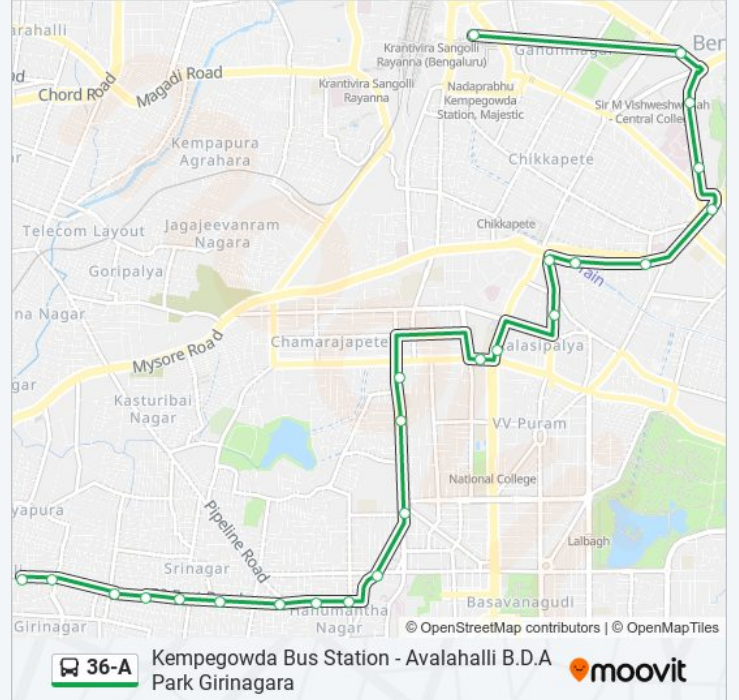

K.E.B.

Muneshwara Block

Girinagara

Avalahalli B.D.A.Park Girinagara

Direction: Kempegowda Bus Station

23 stops

[VIEW LINE SCHEDULE](#)

Avalahalli B.D.A.Park Girinagara

Girinagara

Muneshwara Block

Banashankari 1st Stage Muneshwara Block
K.E.B.

Nagendra Block

Apex Bank

Maruthi Circle

Subramanya Temple

Ganesha Bhavan

Hanumanthanagara Ward Office

Kohinoor Ground

Ramakrishna Ashrama

Bangalore High School

Bengaluru High School

Chamarajapet

Makkala Koota

Makkala Koota / Mahila Seva Samaja

K.R.Market (Kalasipalya)

36-A bus Time Schedule

Kempegowda Bus Station Route Timetable:

Sunday	05:30 - 21:00
Monday	05:30 - 21:00
Tuesday	05:30 - 21:00
Wednesday	05:30 - 21:00
Thursday	05:30 - 21:00
Friday	05:30 - 21:00
Saturday	05:30 - 21:00

36-A bus Info

Direction: Kempegowda Bus Station

Stops: 23

Trip Duration: 27 min

Line Summary: