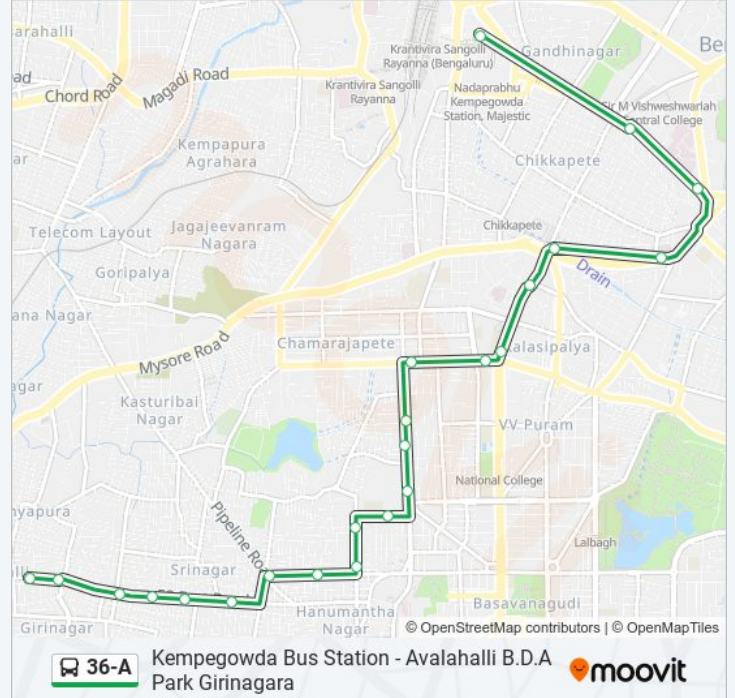

Krishnarajendra Market

Town Hall

St. Marthas Hospital Corporation

Mysore Bank

Kempegowda Bus Station

36-A bus time schedules and route maps are available in an offline PDF at moovitapp.com. Use the [Moovit App](#) to see live bus times, train schedule or subway schedule, and step-by-step directions for all public transit in Bengaluru.

[About Moovit](#) • [MaaS Solutions](#) • [Supported Countries](#) • [Mooviter Community](#)

© 2024 Moovit - All Rights Reserved

Check Live Arrival Times