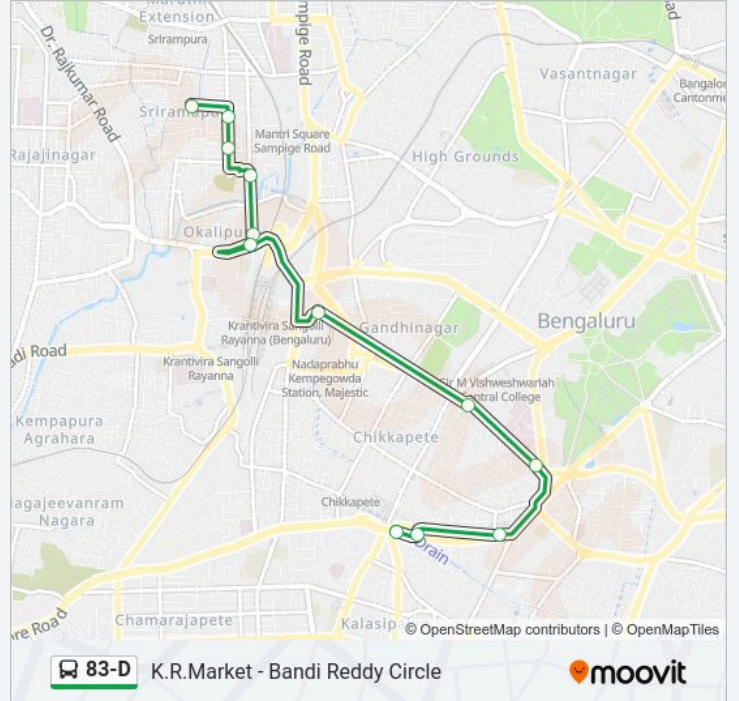

83-D

K.R.Market - Bandi Reddy Circle

Get The App

The 83-D bus line (K.R.Market - Bandi Reddy Circle) has 2 routes. For regular weekdays, their operation hours are:
(1) Bandi Reddy Circle: 08:50 - 16:15(2) K.R.Market: 08:10 - 09:30
Use the Moovit App to find the closest 83-D bus station near you and find out when is the next 83-D bus arriving.

Direction: Bandi Reddy Circle

12 stops

[VIEW LINE SCHEDULE](#)

- K.R.Market
- K.R.Market
- Town Hall
- St.Marthas Hospital Corporation
- Mysore Bank
- Kempegowda Bus Station
- Okalipura
- Okalipuram Srirampura Road
- Bashayam Nagara Srirampura
- Gandhi School 7th Cross Srirampura
- Srirampura 7th Main
- Bandi Reddy Circle

83-D bus Time Schedule

Bandi Reddy Circle Route Timetable:

Sunday	08:50 - 16:15
Monday	08:50 - 16:15
Tuesday	08:50 - 16:15
Wednesday	08:50 - 16:15
Thursday	08:50 - 16:15
Friday	08:50 - 16:15
Saturday	08:50 - 16:15

83-D bus Info

Direction: Bandi Reddy Circle

Stops: 12

Trip Duration: 15 min

Line Summary:

Direction: K.R.Market

12 stops

[VIEW LINE SCHEDULE](#)