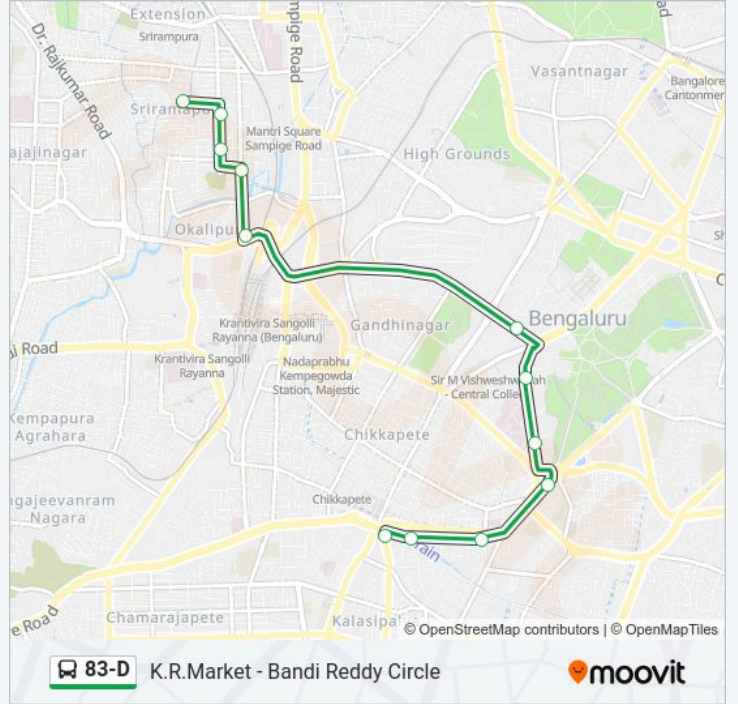

Direction: Bandi Reddy Circle

12 stops

[VIEW LINE SCHEDULE](#)

- K.R.Market
- K.R.Market
- Town Hall
- St.Marthas Hospital Corporation
- Mysore Bank
- Kempegowda Bus Station
- Okalipura
- Okalipuram Srirampura Road
- Bashayam Nagara Srirampura
- Gandhi School 7th Cross Srirampura
- Srirampura 7th Main
- Bandi Reddy Circle

83-D bus Info

Direction: Bandi Reddy Circle

Stops: 12

Trip Duration: 15 min

Line Summary:

Direction: K.R.Market

12 stops

[VIEW LINE SCHEDULE](#)

- Bandi Reddy Circle
- Srirampura 7th Main
- Gandhi School 7th Cross Srirampura
- Bashayam Nagara Srirampura
- Okalipuram Srirampura Road
- Maharani College
- K.R.Circle
- St Marthas Hospital Corporation
- Corporation
- Town Hall
- Krishnarajendra Market
- K.R.Market

83-D bus Info

Direction: K.R.Market

Stops: 12

Trip Duration: 14 min

Line Summary:

83-D bus time schedules and route maps are available in an offline PDF at moovitapp.com. Use the Moovit App to see live bus times, train schedule or subway schedule, and step-by-step directions for all public transit in Bengaluru.