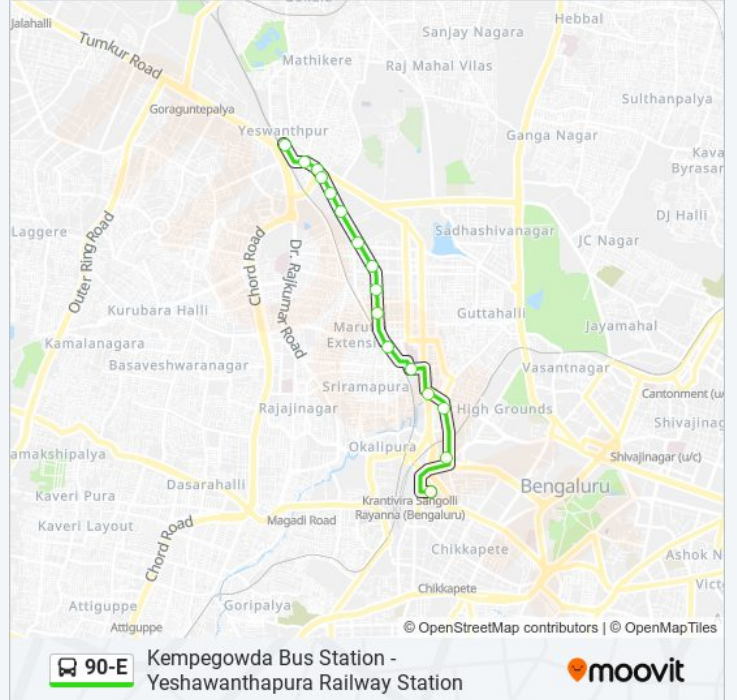

Kempegowda Bus Station - Yeshawanthapura Railway Station

Get The App

The 90-E bus line (Kempegowda Bus Station - Yeshawanthapura Railway Station) has 2 routes. For regular weekdays, their operation hours are:

90-E bus Info

Direction: Kempegowda Bus Station

Stops: 16

Trip Duration: 15 min

Line Summary:

Direction: Yeshawanthapura Railway Station

16 stops

[VIEW LINE SCHEDULE](#)

90-E bus Time Schedule

Yeshawanthapura Railway Station Route Timetable:

Sunday	04:40 - 21:50
Monday	04:40 - 21:50
Tuesday	04:40 - 21:50
Wednesday	04:40 - 21:50
Thursday	04:40 - 21:50
Friday	04:40 - 21:50
Saturday	04:40 - 21:50

90-E bus Info

Direction: Yeshawanthapura Railway Station

Stops: 16

Trip Duration: 15 min

Line Summary:

90-E bus time schedules and route maps are available in an offline PDF at moovitapp.com. Use the [Moovit App](#) to see live bus times, train schedule or subway schedule, and step-by-step directions for all public transit in Bengaluru.