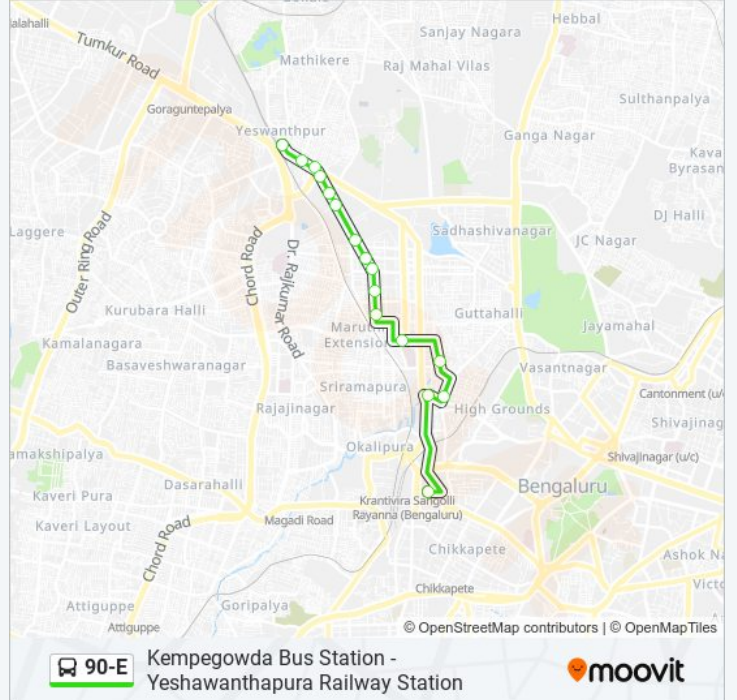

Kempegowda Bus Station - Yeshawanthapura Railway Station

Get The App

The 90-E bus line (Kempegowda Bus Station - Yeshawanthapura Railway Station) has 2 routes. For regular weekdays, their operation hours are:

Direction: Kempegowda Bus Station

16 stops

[VIEW LINE SCHEDULE](#)

- Yeshawanthapura Railway Station
- Yashawanthapura Market
- Yeshwanthpura Circle
- Yeshawanthapura
- Mysore Lamps
- Kirloskar Company
- 18th Cross Malleshwaram
- Malleshwaram 8th Main
- 13th Cross Malleshwaram
- 13th Cross Malleshwaram
- 8th Cross Malleshwaram (8th Main Kbs)
- Malleshwaram Circle
- Malleshwaram Link Road
- Sheshadripuram College
- Central (Towards K.B.S.Majestic)
- Kempegowda Bus Station

90-E bus Time Schedule

Kempegowda Bus Station Route Timetable:

Sunday	04:05 - 21:30
Monday	04:05 - 21:30
Tuesday	04:05 - 21:30
Wednesday	04:05 - 21:30
Thursday	04:05 - 21:30
Friday	04:05 - 21:30
Saturday	04:05 - 21:30

90-E bus Info

Direction: Kempegowda Bus Station

Stops: 16

Trip Duration: 15 min

Line Summary:

Direction: Yeshawanthapura Railway Station

16 stops

[VIEW LINE SCHEDULE](#)