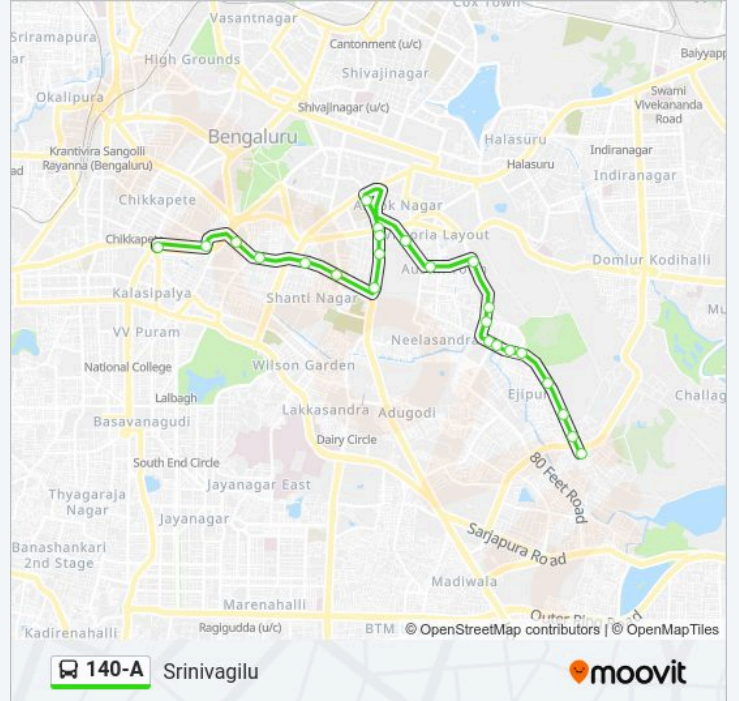

Direction: K.R.Market

21 stops

[VIEW LINE SCHEDULE](#)

Srinivagilu
Srinivagilu Ejipura
Ejipura School
Ejipura
Fairland Shop
Shine Bakery
Vivek Nagara Police Station / Ravi Tent
Ravi Tent
Vivek Nagara Cross
Vannarapet
A.S.C.Centre
Austin Town
Philomenas Hospital
Richmond Circle
Nanjappa Circle
Akkithimmana Halli
Subbaiah Circle
Poornima Talkies
Town Hall
Krishnarajendra Market
K.R.Market

140-A bus Info**Direction:** K.R.Market**Stops:** 21**Trip Duration:** 24 min**Line Summary:**

Direction: Srinivagilu

24 stops

[VIEW LINE SCHEDULE](#)

- K.R.Market
- Town Hall (S.P.Road)
- Corporation
- Subbaiah Circle
- Akkithimmanahalli
- Nanjappa Circle
- Elgin Floor Mill
- Johnson Market
- Johnson Market
- Shoolay Circle
- St Patrick Church
- Philomenas Hospital
- Austin Town
- A.S.C.Centre
- Vannarapet
- Vivek Nagara Cross
- Ravi Tent
- Vivek Nagara Police Station / Ravi Tent

140-A bus Info

Direction: Srinivagilu

Stops: 24

Trip Duration: 27 min

Line Summary:

Shine Bakery

Fairland Shop

Ejipura

Ejipura School

Srinivagilu Ejipura

Srinivagilu

140-A bus time schedules and route maps are available in an offline PDF at moovitapp.com. Use the Moovit App to see live bus times, train schedule or subway schedule, and step-by-step directions for all public transit in Bengaluru.