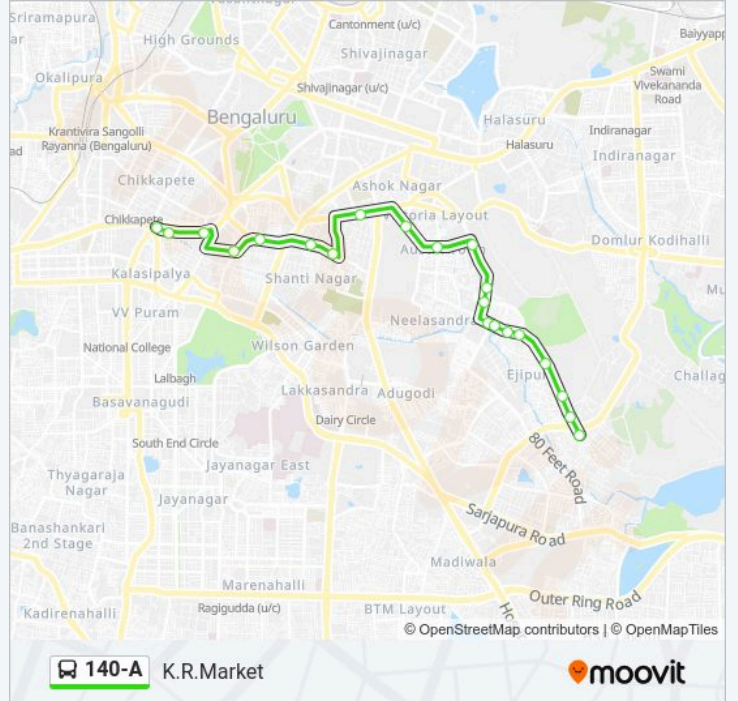

 140-A

K.R.Market

[Get The App](#)

The 140-A bus line (K.R.Market) has 2 routes. For regular weekdays, their operation hours are:

(1) K.R.Market: 05:40 - 19:20(2) Srinivagilu: 06:15 - 20:10

Use the Moovit App to find the closest 140-A bus station near you and find out when is the next 140-A bus arriving.

Direction: K.R.Market

21 stops

[VIEW LINE SCHEDULE](#)

Srinivagilu
Srinivagilu Ejipura
Ejipura School
Ejipura
Fairland Shop
Shine Bakery
Vivek Nagara Police Station / Ravi Tent
Ravi Tent
Vivek Nagara Cross
Vannarapet
A.S.C.Centre
Austin Town
Philomenas Hospital
Richmond Circle
Nanjappa Circle
Akkithimmana Halli
Subbaiah Circle
Poornima Talkies
Town Hall
Krishnarajendra Market
K.R.Market

140-A bus Info**Direction:** K.R.Market**Stops:** 21**Trip Duration:** 24 min**Line Summary:**

Direction: Srinivagilu

24 stops

[VIEW LINE SCHEDULE](#)

- K.R.Market
- Town Hall (S.P.Road)
- Corporation
- Subbaiah Circle
- Akkithimmanahalli
- Nanjappa Circle
- Elgin Floor Mill
- Johnson Market
- Johnson Market
- Shoolay Circle
- St Patrick Church
- Philomenas Hospital
- Austin Town
- A.S.C.Centre
- Vannarapet
- Vivek Nagara Cross
- Ravi Tent
- Vivek Nagara Police Station / Ravi Tent