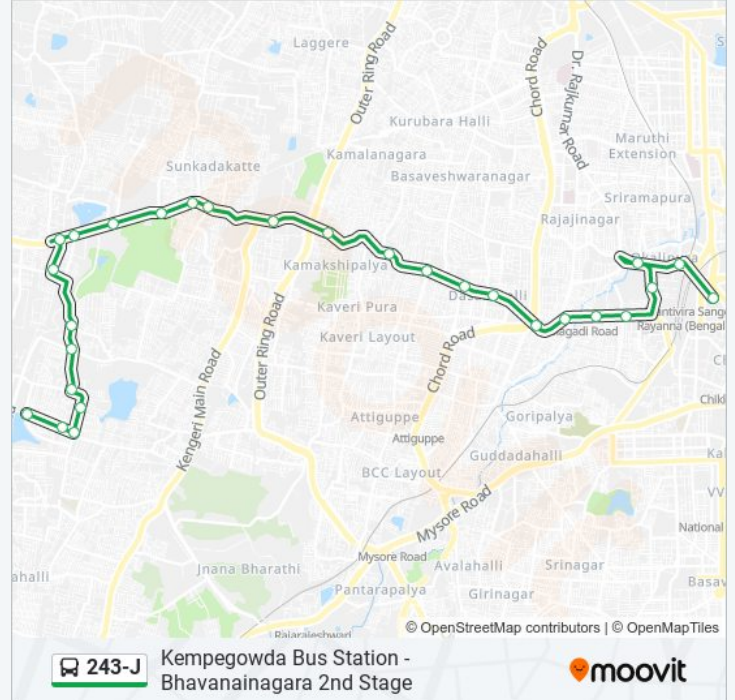

🚌 243-J

Kempegowda Bus Station - Bhavanainagara 2nd Stage

Get The App

The 243-J bus line (Kempegowda Bus Station - Bhavanainagara 2nd Stage) has 2 routes. For regular weekdays, their operation hours are:

(1) Bhavanainagara 2nd Stage: 06:50 - 22:15(2) Kempegowda Bus Station: 05:55 - 21:35

Use the Moovit App to find the closest 243-J bus station near you and find out when is the next 243-J bus arriving.

Direction: Bhavanainagara 2nd Stage

K.H.B.Colony

243-J bus Time Schedule

Kempegowda Bus Station Route Timetable:

Sunday	05:55 - 21:35
Monday	05:55 - 21:35
Tuesday	05:55 - 21:35
Wednesday	05:55 - 21:35
Thursday	05:55 - 21:35
Friday	05:55 - 21:35
Saturday	05:55 - 21:35

243-J bus Info

Direction: Kempegowda Bus Station

Stops: 28

Trip Duration: 41 min

Line Summary:

Agrahara Dasarahalli
Agrahara Dasarahalli
Magadi Road Toll Gate
Prasanna Theatre
10th Cross Magadi Road
5th Cross Magadi Road
Minerva Mill
Sujatha Talkies
Okalipura
Kempegowda Bus Station