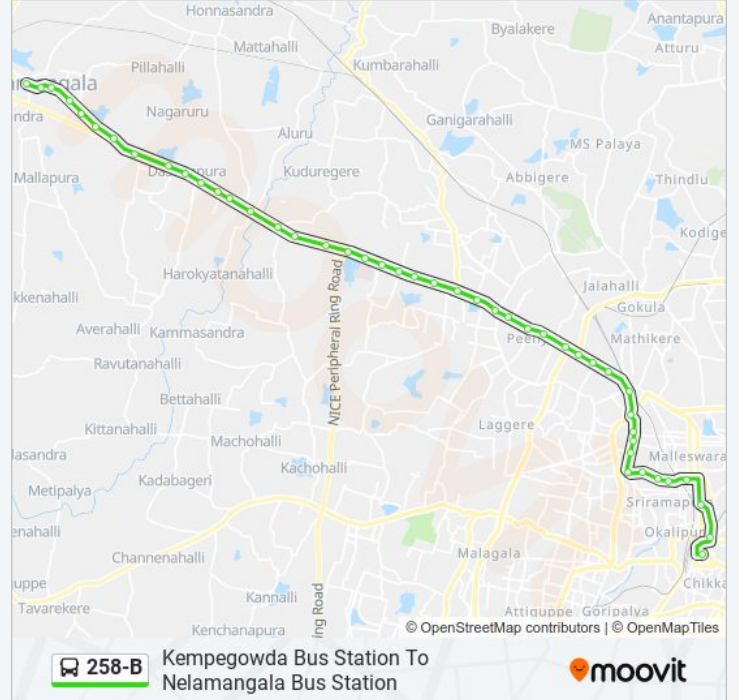

### 258-B bus Info

**Direction:** Nelamangala Bus Station

**Stops:** 46

**Trip Duration:** 67 min

**Line Summary:**

Jalahalli Cross

T Dasarahalli

8th Mile Dasarahalli

Vishwa Shanti Ashrama

Binnamangala

Nursery Nelamangala

Weavers Colony Nelamangala

T.B Nelamangala

Anjaneya Temple Nelamangala

Nelamangala Bus Stand

258-B bus time schedules and route maps are available in an offline PDF at [moovitapp.com](https://moovitapp.com). Use the Moovit App to see live bus times, train schedule or subway schedule, and step-by-step directions for all public transit in Bengaluru.