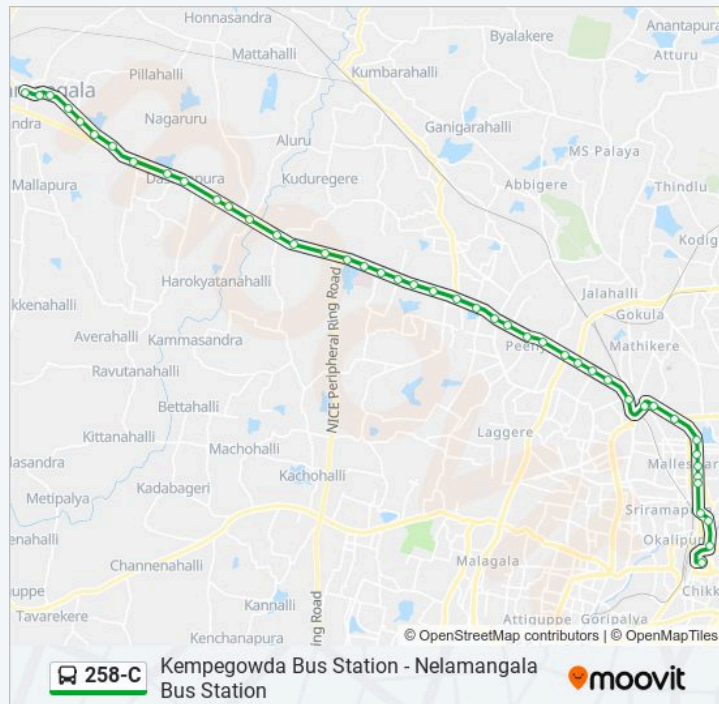

258-C bus Info

Direction: Nelamangala Bus Station

Stops: 45

Trip Duration: 64 min

Line Summary:

Vishwa Shanti Ashrama

Binnamangala

Nursery Nelamangala