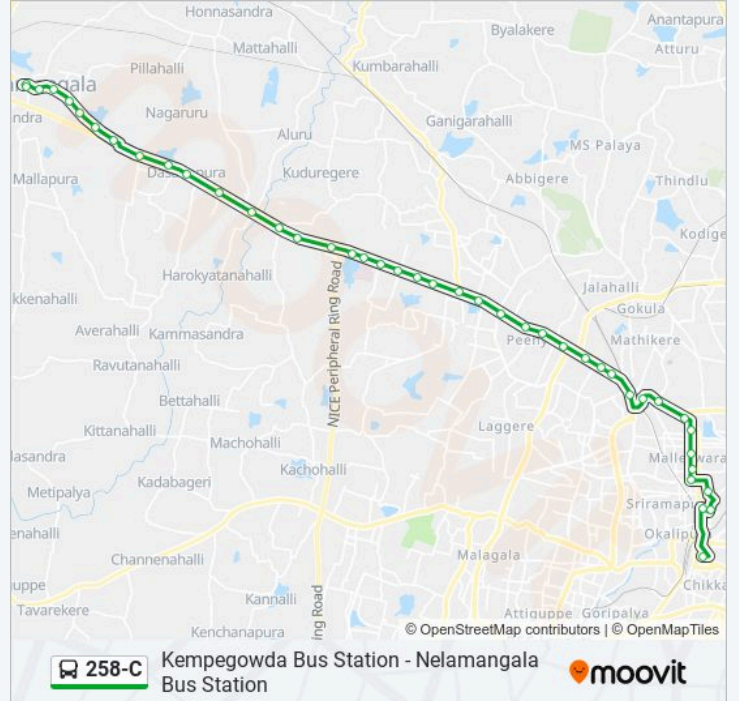

258-C bus Info

Direction: Kempegowda Bus Station

Stops: 43

Trip Duration: 63 min

Line Summary:

Nagasandra Metro Station

8th Mile Dasarahalli

T Dasarahalli

Yeshwanthapura T.T.M.C

Yeshwanthpura Circle

Tata Institute - Sankey Road

18th Cross Malleshwaram

13th Cross Malleshwaram

8th Cross Malleshwaram

Malleshwaram Circle

Malleshwaram Link Road

Sheshadripuram College

Central (Towards K.B.S.Majestic)

Kempegowda Bus Station

Direction: Nelamangala Bus Station

45 stops

[VIEW LINE SCHEDULE](#)

Kempegowda Bus Station

Anand Rao Circle