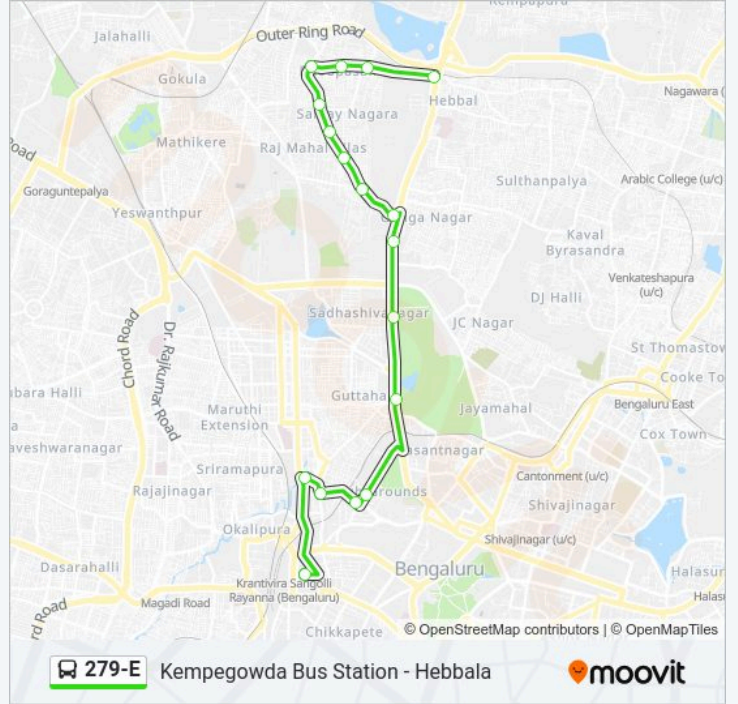

🚌 279-E

Kempegowda Bus Station - Hebbala

Get The App

The 279-E bus line (Kempegowda Bus Station - Hebbala) has 2 routes. For regular weekdays, their operation hours are: (1) Hebbala: 06:00 - 20:00(2) Kempegowda Bus Station: 06:50 - 20:50
Use the Moovit App to find the closest 279-E bus station near you and find out when is the next 279-E bus arriving.

279-E bus Info

Direction: Hebbala

Stops: 15

Trip Duration: 26 min

Line Summary:

Direction: Kempegowda Bus Station

17 stops

[VIEW LINE SCHEDULE](#)

279-E bus Time Schedule

Kempegowda Bus Station Route Timetable:

| | |
|-----------|---------------|
| Sunday | 06:50 - 20:50 |
| Monday | 06:50 - 20:50 |
| Tuesday | 06:50 - 20:50 |
| Wednesday | 06:50 - 20:50 |
| Thursday | 06:50 - 20:50 |
| Friday | 06:50 - 20:50 |
| Saturday | 06:50 - 20:50 |

279-E bus Info

Direction: Kempegowda Bus Station

Stops: 17

Trip Duration: 28 min

Line Summary:

279-E bus time schedules and route maps are available in an offline PDF at moovitapp.com. Use the Moovit App to see live bus times, train schedule or subway schedule, and step-by-step directions for all public transit in Bengaluru.