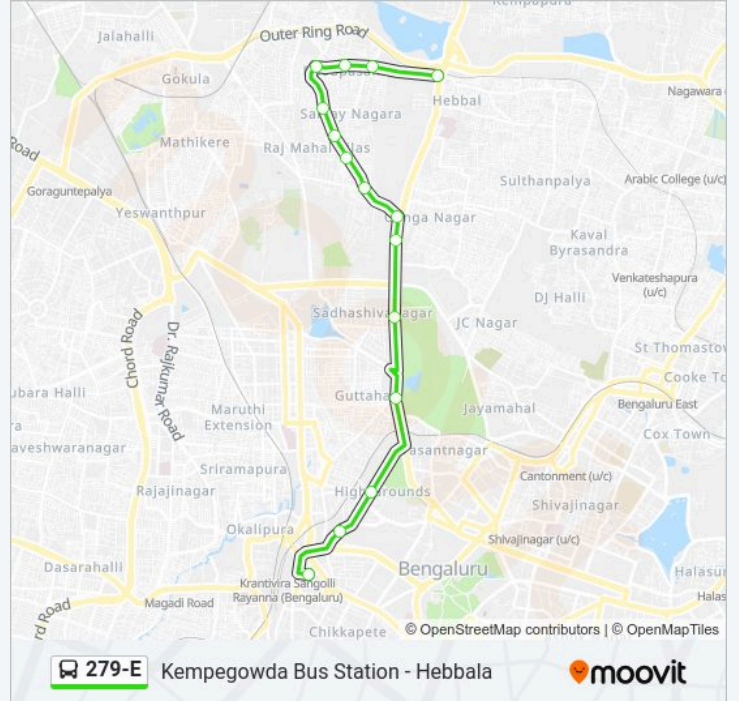

🚌 279-E

Kempegowda Bus Station - Hebbala

Get The App

The 279-E bus line (Kempegowda Bus Station - Hebbala) has 2 routes. For regular weekdays, their operation hours are: (1) Hebbala: 06:00 - 20:00(2) Kempegowda Bus Station: 06:50 - 20:50
Use the Moovit App to find the closest 279-E bus station near you and find out when is the next 279-E bus arriving.

Direction: Hebbala

15 stops

[VIEW LINE SCHEDULE](#)

- Kempegowda Bus Station
- K.P.C.C.Office
- Shivananda Stores
- R.M.Guttahalli
- Palace Ground
- Mekhri Circle Bus Stop
- Gangenahalli
- Ashwathnagara
- Geddalahalli
- Sanjayanagara
- Nisarga Diagnostics
- Nagashettyhalli
- Bhoopasandra Ayyappa Bakery
- Bhoopasandra
- Hebbala

279-E bus Time Schedule

Hebbala Route Timetable:

| | |
|-----------|---------------|
| Sunday | 06:00 - 20:00 |
| Monday | 06:00 - 20:00 |
| Tuesday | 06:00 - 20:00 |
| Wednesday | 06:00 - 20:00 |
| Thursday | 06:00 - 20:00 |
| Friday | 06:00 - 20:00 |
| Saturday | 06:00 - 20:00 |

279-E bus Info

Direction: Hebbala

Stops: 15

Trip Duration: 26 min

Line Summary:

Direction: Kempegowda Bus Station

17 stops

[VIEW LINE SCHEDULE](#)