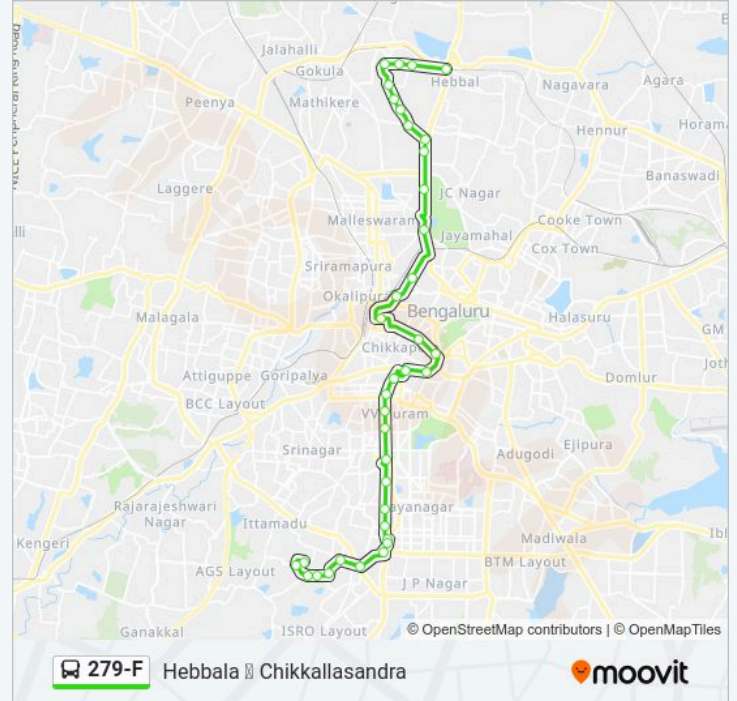

Geddalahalli

Sanjayanagara

Nisarga Diagnostics

Nagashettyhalli

Bhoopasandra Ayyappa Bakery

Bhoopasandra

Hebbala

279-F bus time schedules and route maps are available in an offline PDF at moovitapp.com. Use the Moovit App to see live bus times, train schedule or subway schedule, and step-by-step directions for all public transit in Bengaluru.