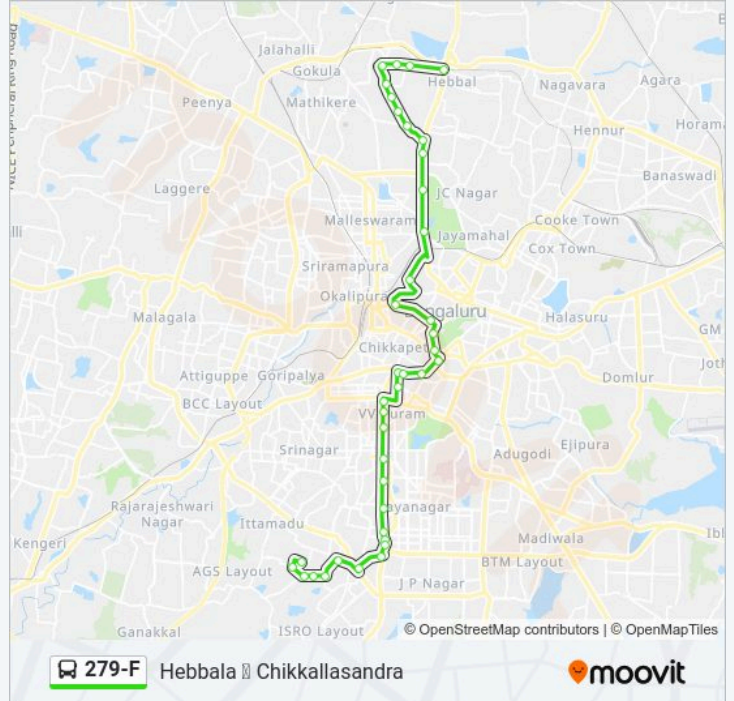

K.R.Market (Kalasipalya)

Makkala Koota

Mahila Seva Samaja

National College

Basavanagudi Police Station

Tata Silk Farm

M.M.Industries

Mono Type

Banashankari Hunasemara

Hunasemara

Banashankari

Kadirenahalli Cross

Kadirenahalli Village

Prarthana School

Gowdanapalya

Chikkallasandra Aralimara

Mahesh Medicals

Chikkallasandra

Direction: Hebbala

37 stops

[VIEW LINE SCHEDULE](#)

Chikkallasandra

Mahesh Medicals

Chikkallasandra Aralimara

Gowdanapalya

Prarthana School

Kadirenahalli Village

Kadirenahalli Cross

Banashankari Bus Station

Hunasemara

Banashankari Hunasemara

Mono Type

279-F bus Time Schedule

Hebbala Route Timetable:

Sunday	04:30 - 07:20
Monday	04:30 - 07:20
Tuesday	04:30 - 07:20
Wednesday	04:30 - 07:20
Thursday	04:30 - 07:20
Friday	04:30 - 07:20
Saturday	04:30 - 07:20

279-F bus Info

Direction: Hebbala

Stops: 37

Trip Duration: 45 min

Line Summary: