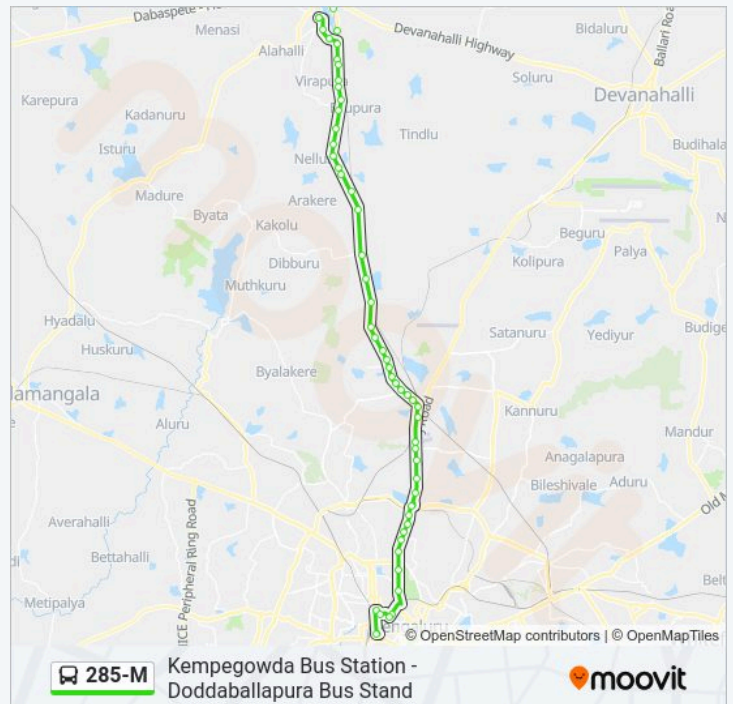

### 285-M bus Info

**Direction:** Kempegowda Bus Station

**Stops:** 51

**Trip Duration:** 81 min

**Line Summary:**

G.K.V.K.Gate

Byatarayanapura

Kodigehalli Gate