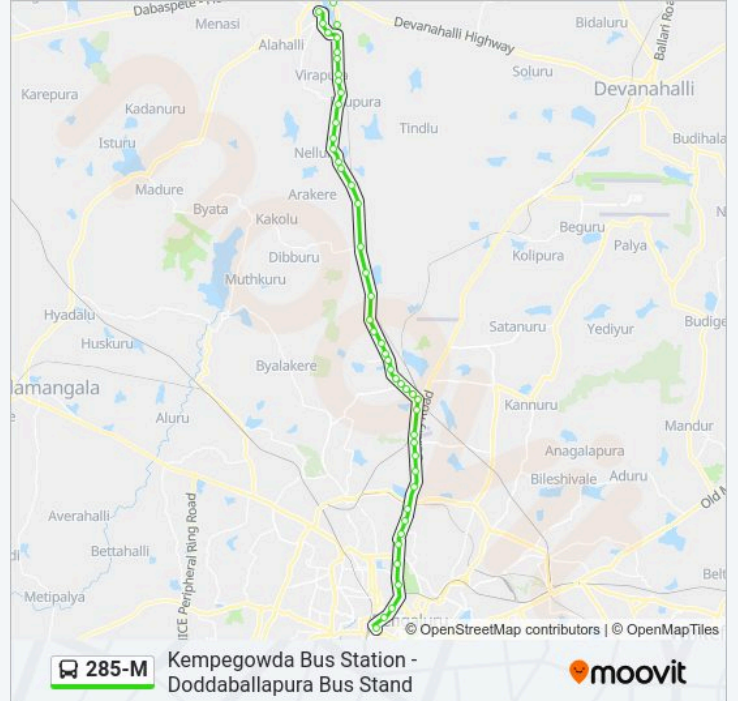

Siddanayakanahalli

D Cross Doddaballapura

Doddaballapura Old Bus Stand

**Direction: Kempegowda Bus Station**

51 stops

[VIEW LINE SCHEDULE](#)

Doddaballapura Old Bus Stand

D Cross Doddaballapura