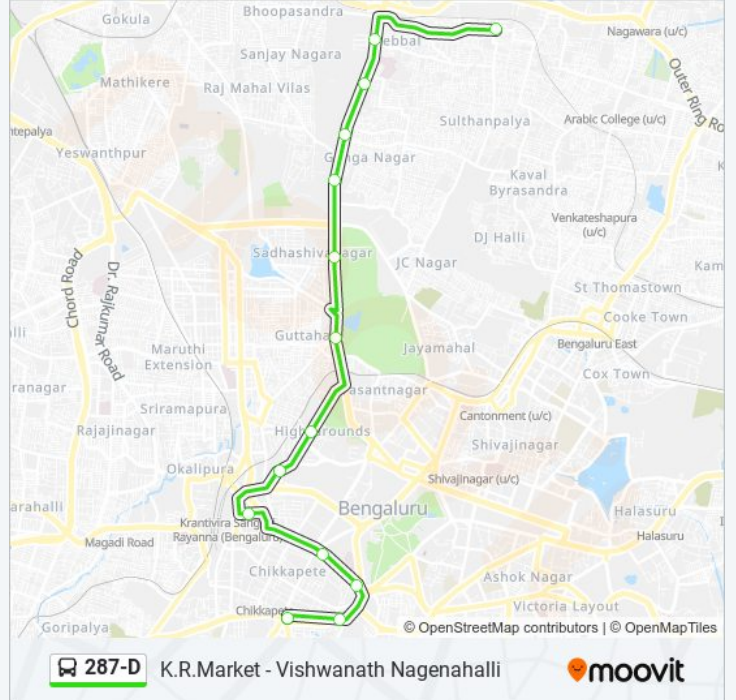

 287-D

K.R.Market - Vishwanath Nagenahalli

[Get The App](#)

The 287-D bus line (K.R.Market - Vishwanath Nagenahalli) has 2 routes. For regular weekdays, their operation hours are: (1) K.R.Market: 08:30(2) Vishwanath Nagenahalli: 09:30

Direction: Vishwanath Nagenahalli

14 stops

[VIEW LINE SCHEDULE](#)

- K.R.Market
- Town Hall
- St.Marthas Hospital Corporation
- Mysore Bank
- Kempegowda Bus Station
- K.P.C.C.Office
- Shivananda Stores
- R.M.Guttahalli
- Palace Ground
- Mekhri Circle
- C.B.I.
- Canara Bank Hebbala
- Hebbala
- Vishwanath Nagenahalli

287-D bus Time Schedule

Vishwanath Nagenahalli Route Timetable:

Sunday	09:30
Monday	09:30
Tuesday	09:30
Wednesday	09:30
Thursday	09:30
Friday	09:30
Saturday	09:30

287-D bus Info

Direction: Vishwanath Nagenahalli

Stops: 14

Trip Duration: 30 min

Line Summary:

287-D bus time schedules and route maps are available in an offline PDF at moovitapp.com. Use the [Moovit App](#) to see live bus times, train schedule or subway schedule, and step-by-step directions for all public transit in Bengaluru.