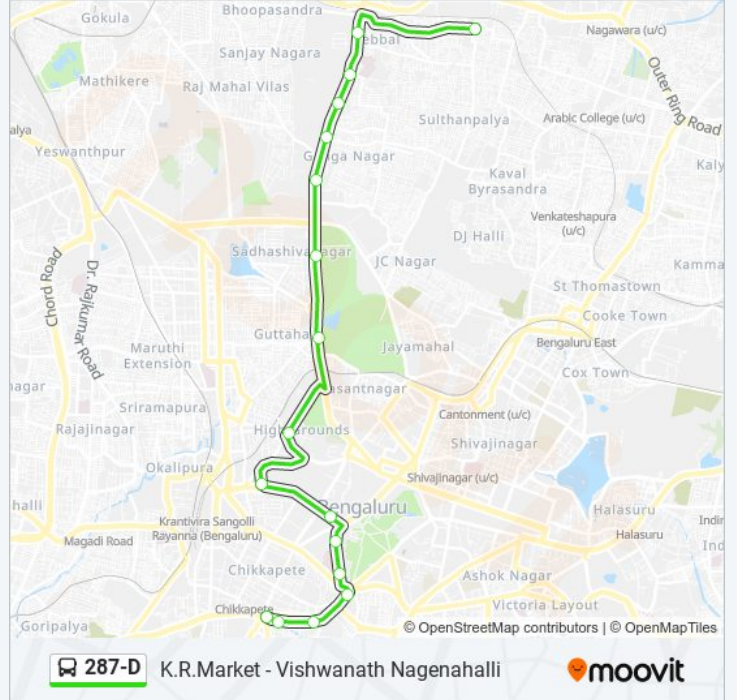

 287-D

K.R.Market - Vishwanath Nagenahalli

[Get The App](#)

The 287-D bus line (K.R.Market - Vishwanath Nagenahalli) has 2 routes. For regular weekdays, their operation hours are: (1) K.R.Market: 08:30(2) Vishwanath Nagenahalli: 09:30

Use the Moovit App to find the closest 287-D bus station near you and find out when is the next 287-D bus arriving.

Direction: K.R.Market

17 stops

[VIEW LINE SCHEDULE](#)

Vishwanath Nagenahalli
Hebbala
Canara Bank Hebbala
Veterinary Hospital
C.B.I.
Mekhri Circle
Palace Ground
R.M.Guttahalli
Shivananda Stores
Anand Rao Circle
Maharani College
K.R.Circle
St Marthas Hospital Corporation
Corporation
Town Hall
Krishnarajendra Market
K.R.Market

287-D bus Time Schedule

K.R.Market Route Timetable:

Sunday	08:30
Monday	08:30
Tuesday	08:30
Wednesday	08:30
Thursday	08:30
Friday	08:30
Saturday	08:30

287-D bus Info**Direction:** K.R.Market**Stops:** 17**Trip Duration:** 30 min**Line Summary:**