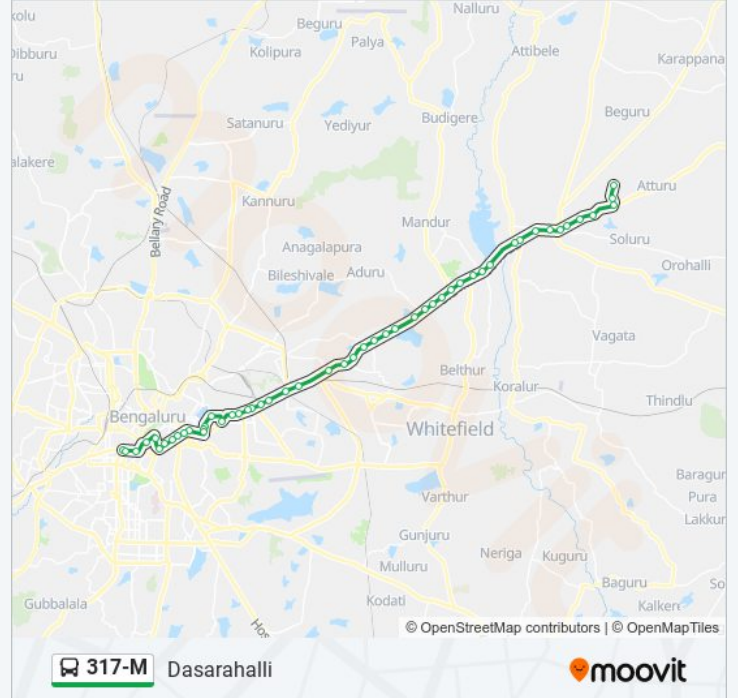

Hoskote Government Hospital

Dandupalya Gate

M.V.J.Hospital Dandupalya

Hotel Emerald

Kolathuru Gate

Halasahalli Cross

Halasahalli

Dasarahalli