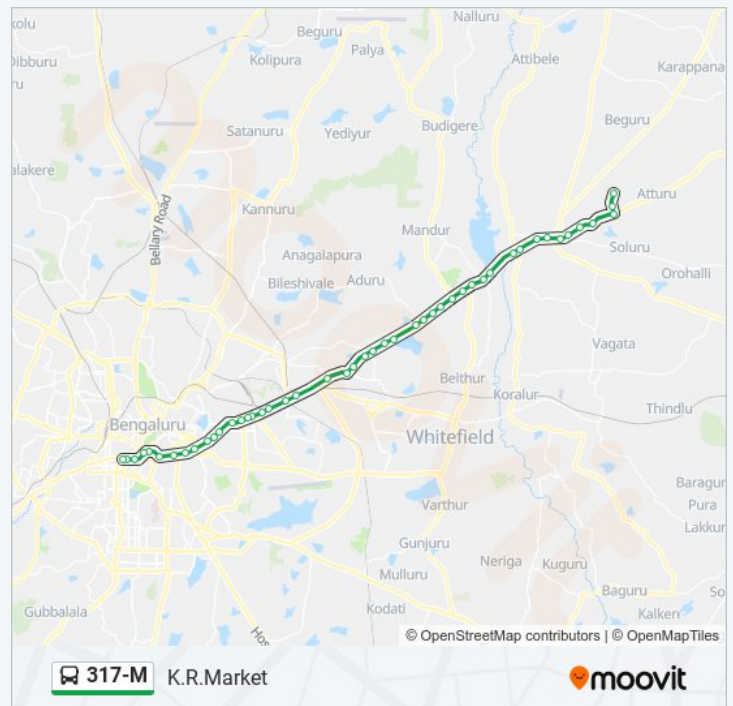

Dasarahalli
Halasahalli
Halasahalli Cross
Kolathuru Gate
Hotel Emerald
M.V.J.Hospital Dandupalya
Dandupalya Gate
Hoskote Government Hospital
Santhe Gate
Hoskote K.E.B.Circle
Hoskote High School
Hoskote Toll
Huskur Kodi
Katamnalluru Gate
Sapthagiri Convention Hall
Budigere Cross
Bandapura
Cheemasandra Gate
Avalahalli
Veeranahalli
Medahalli
S.J.E.S.College
Bhattarahalli
Subashanagara
Police Quarters K.R.Puram
K.R.Puram Market
I.T.I.Colony Gate
Tin Factory
Benniganahalli
Baiyappanahalli Metro Station
N.G.E.F.
Swamy Vivekananda Metro Station

Sunday	03:30 - 17:05
Monday	03:30 - 17:05
Tuesday	03:30 - 17:05
Wednesday	03:30 - 17:05
Thursday	03:30 - 17:05
Friday	03:30 - 17:05
Saturday	03:30 - 17:05

317-M bus Info

Direction: K.R.Market

Stops: 47

Trip Duration: 88 min

Line Summary: