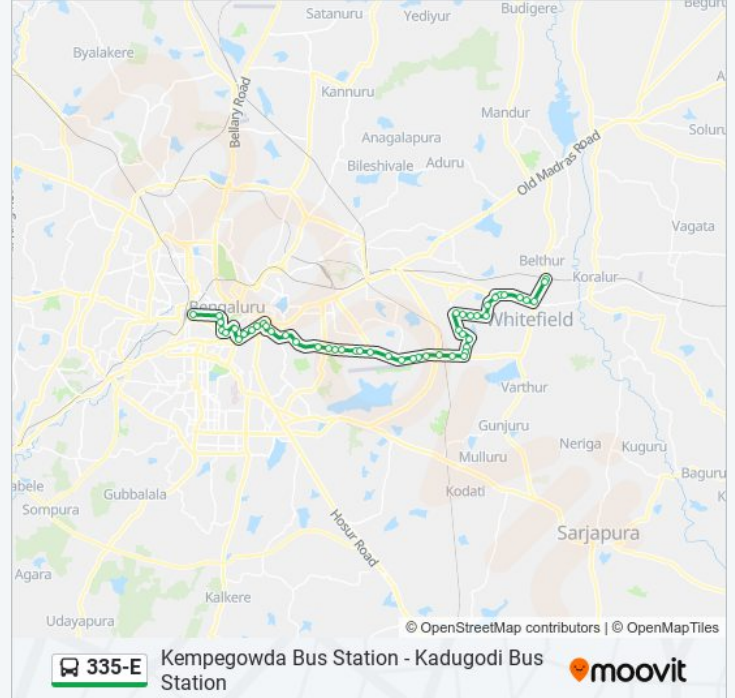

H.A.L.Main Gate

Helicopter Division

H.A.L.Kalyana Mantapa

Yamalur Cross

Doddanekkundi C.R.S.

Marathahalli

Marathahalli Bridge

Munnekolalu Cross (Spice Garden)

Kundalahalli Gate

Kundalahalli

B.E.M.L.Layout

A.E.C.S.Layout

C.M.R.I.T.College

Kundalahalli Colony

Graphite India

S.A.P.Labs

I.Gate

K.T.P.O.

Whitefield Bus Station (Vydehi Hospital)

Sathya Sai Hospital

I.T.P.L Back Gate

Pattandur Agrahara Gate

I.T.P.L.Whitefield

G.R Tech Park I.T.P.L

B.P.L.

Hope Farm

Kadugodi Bridge

Kadugodi Bus Station

Direction: Kempegowda Bus Station

43 stops

[VIEW LINE SCHEDULE](#)

Kadugodi Bus Station

335-E bus Time Schedule

Kempegowda Bus Station Route Timetable:

Sunday 06:05 - 20:35

Monday 06:05 - 20:35