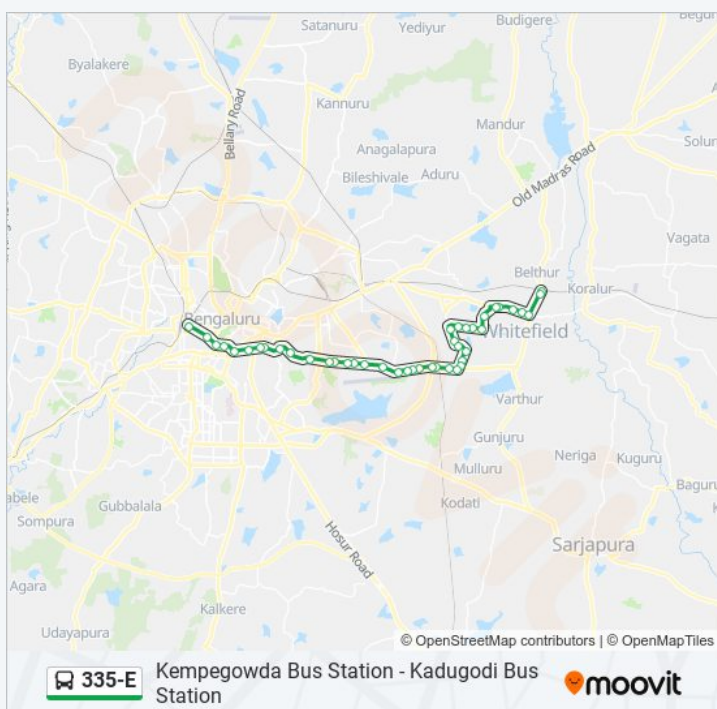

Kadugodi Bridge

Hope Farm

B.P.L.

G.R Tech Park I.T.P.L

I.T.P.L.Whitefield

Pattandur Agrahara Gate

Sathya Sai Hospital

Whitefield Bus Station (Vydehi Hospital)

K.T.P.O.

I.Gate

S.A.P.Labs

Graphite India

Kundalahalli Colony

C.M.R.I.T.College

A.E.C.S.Layout

B.E.M.L.Layout

Kundalahalli

Kundalahalli Gate

Munnekolalu Cross (Spice Garden)

Marathahalli Bridge

Marathahalli Bridge

Marathahalli

Doddanekkundi C.R.S.

Yamalur Cross

H.A.L.Kalyana Mantapa

Helicopter Division

H.A.L.Main Gate

Rajarajeshwari Talkies

Murugeshpalya

Manipal Hospital

Kodihalli

Domlur

Commando Hospital

Tuesday	06:05 - 20:35
Wednesday	06:05 - 20:35
Thursday	06:05 - 20:35
Friday	06:05 - 20:35
Saturday	06:05 - 20:35

335-E bus Info

Direction: Kempegowda Bus Station

Stops: 43

Trip Duration: 61 min

Line Summary: