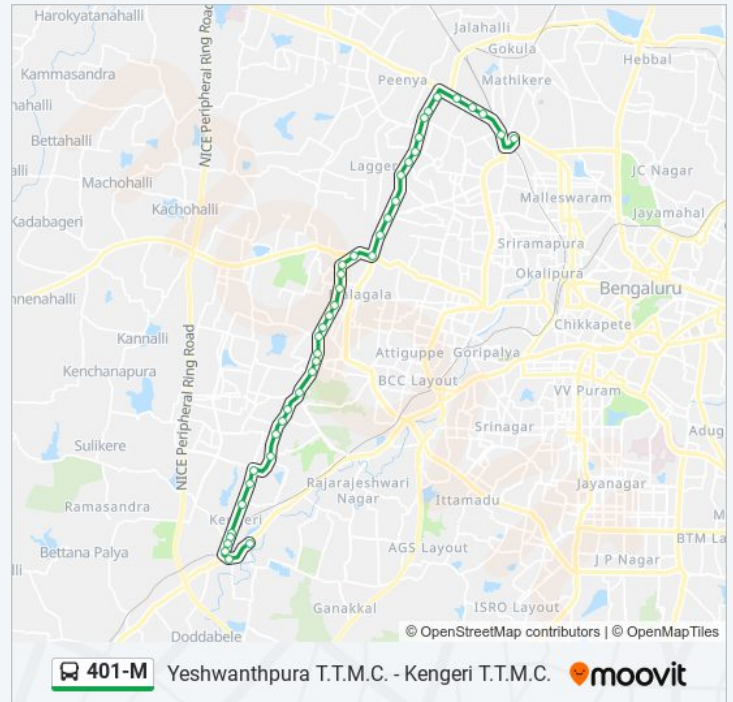

401-M bus Info

Direction: Yeshwanthpura T.T.M.C.

Stops: 41

Trip Duration: 52 min

Line Summary:

Govardhan Talkies

Yeshwanthapura Bus Station

401-M bus time schedules and route maps are available in an offline PDF at moovitapp.com. Use the [Moovit App](#) to see live bus times, train schedule or subway schedule, and step-by-step directions for all public transit in Bengaluru.