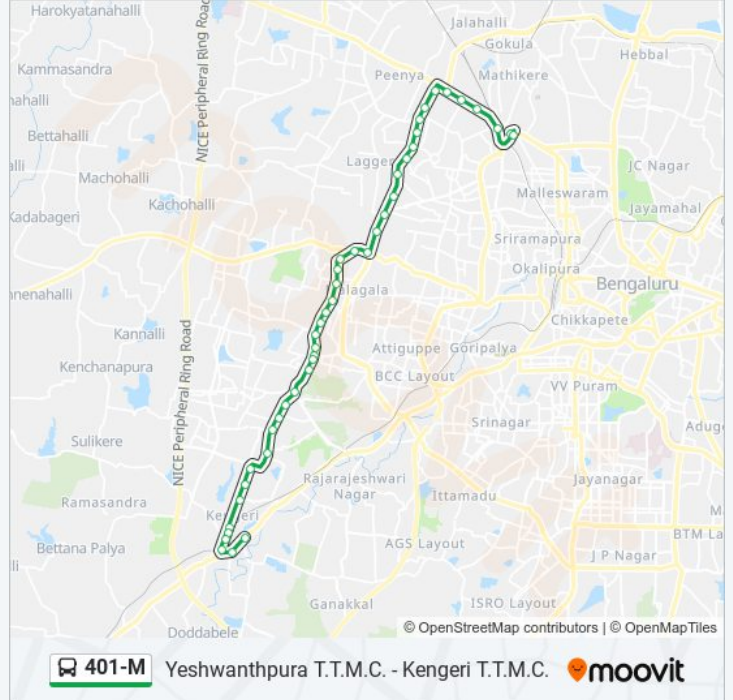

Kengeri Bus Station

Direction: Yeshwanthpura T.T.M.C.

41 stops

[VIEW LINE SCHEDULE](#)

Kengeri Bus Station

Kengeri Police Station

Kengeri Ganesha Temple

Kommaghatta Junction